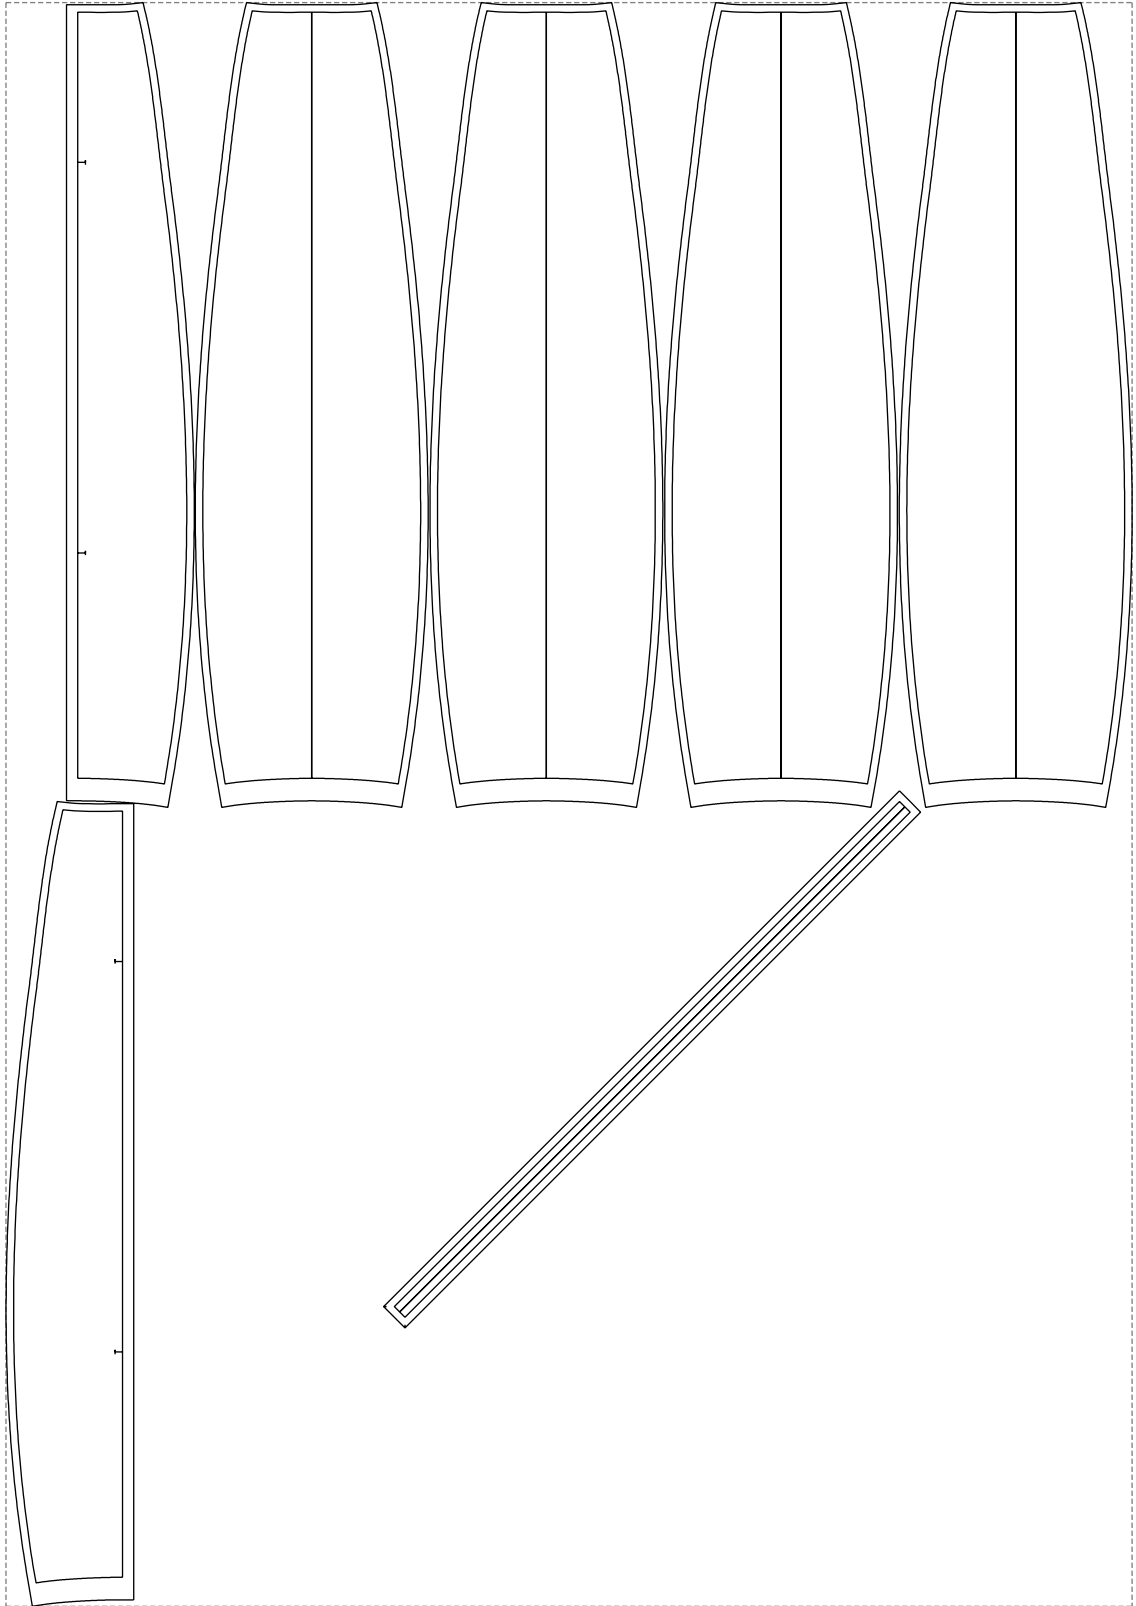

Not for print

Paper size: A4, size:1177.67 x1071.81 mm

# Example

size:1499.00 x2135.59 mm

Maneken =1 ver.0

rz\_1=170

rz\_16=112

rz\_17=96.2

rz\_18=94

rz\_19=120

rz\_20=117

---

. . . . .  
. . . . .  
. . . . .