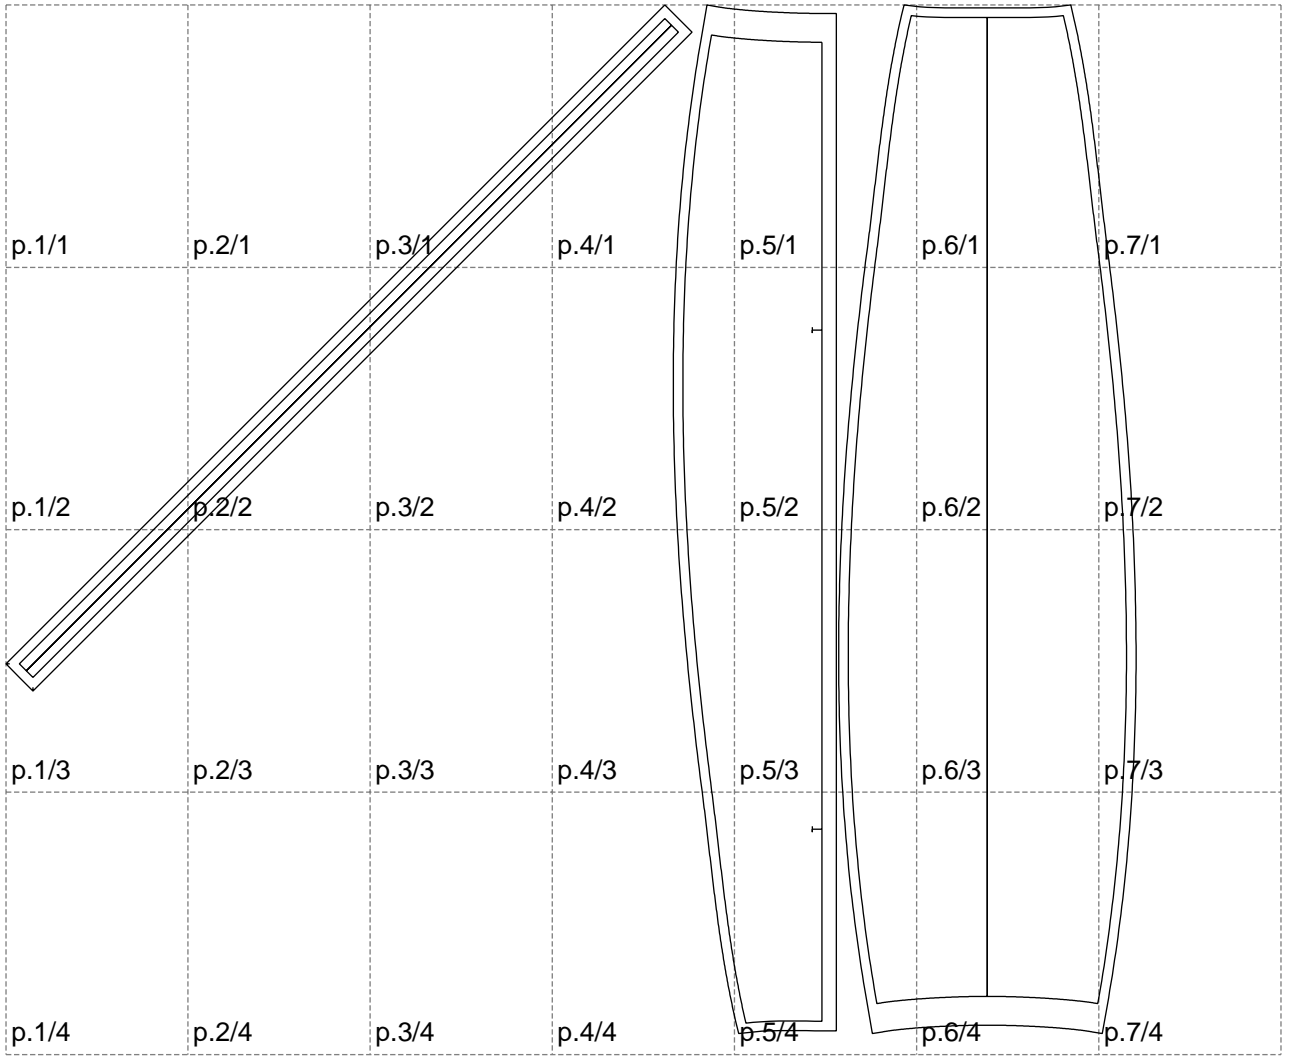

Not for print

Paper size: A4, size:1177.67 x1071.81 mm

# Example

size:1499.00 x2135.59 mm

Maneken =1 ver.0

rz\_1=170

rz\_16=112

rz\_17=96.2

rz\_18=94

rz\_19=120

rz\_20=117

---

. . . . .  
. . . . .  
. . . . .