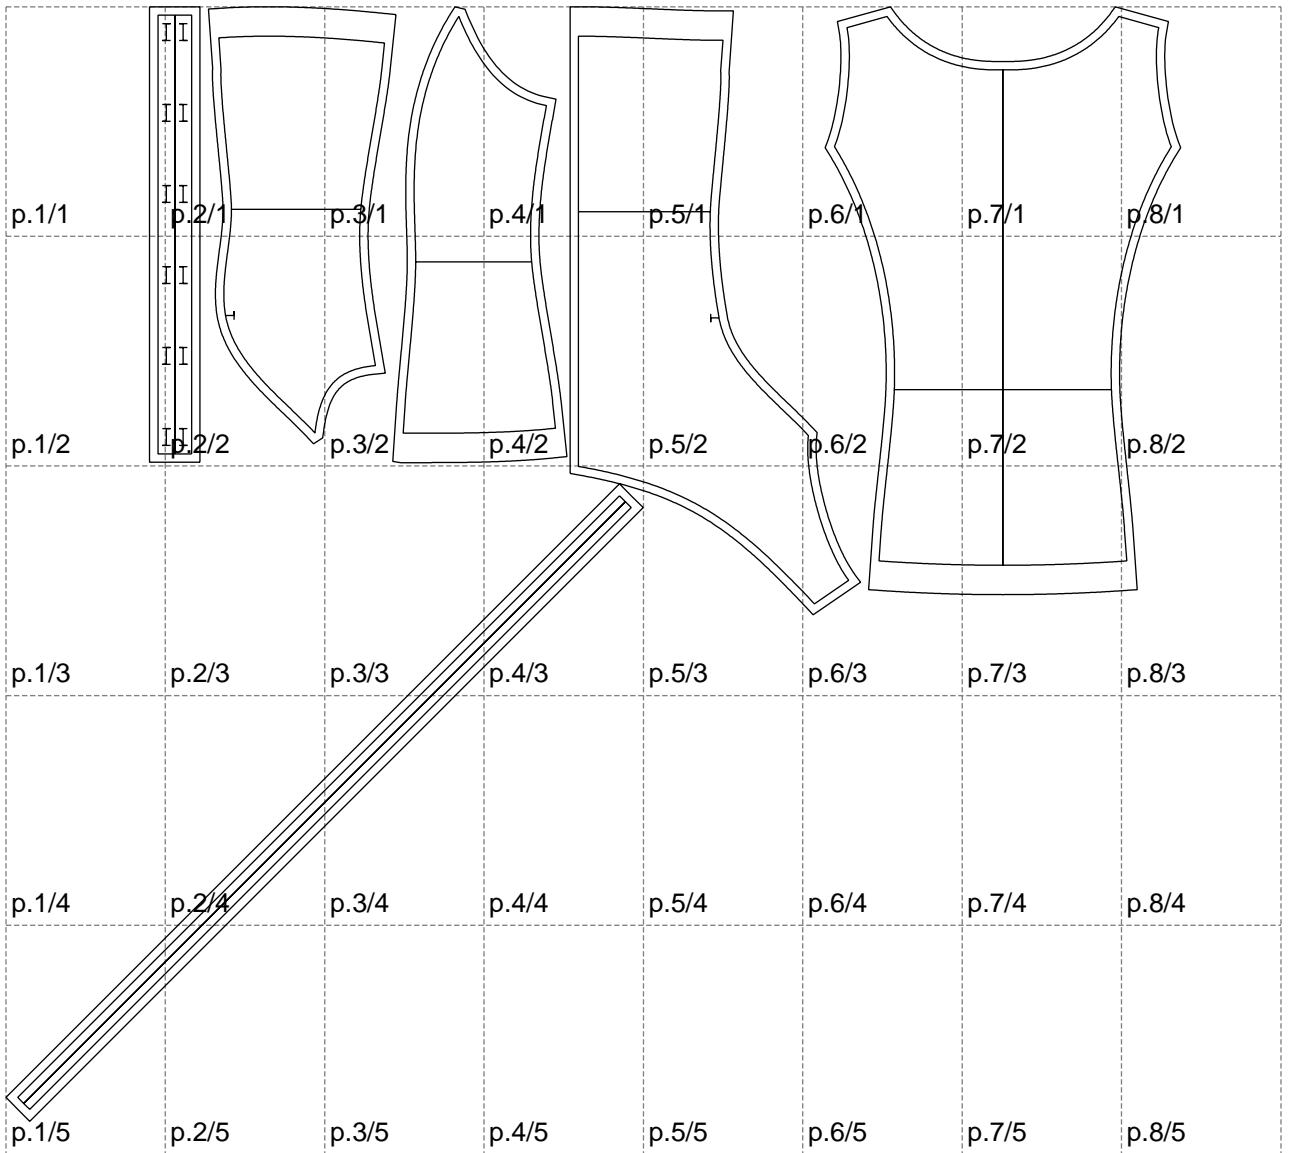

Not for print

Paper size: A4, size:1399.00 x1327.08 mm

# Example

size:1499.00 x1765.23 mm

Maneken =1 ver.0

rz\_1=170

rz\_16=120

rz\_17=104

rz\_18=103.6

rz\_19=128

rz\_20=125.1

---

. . . . .  
. . . . .  
. . . . .