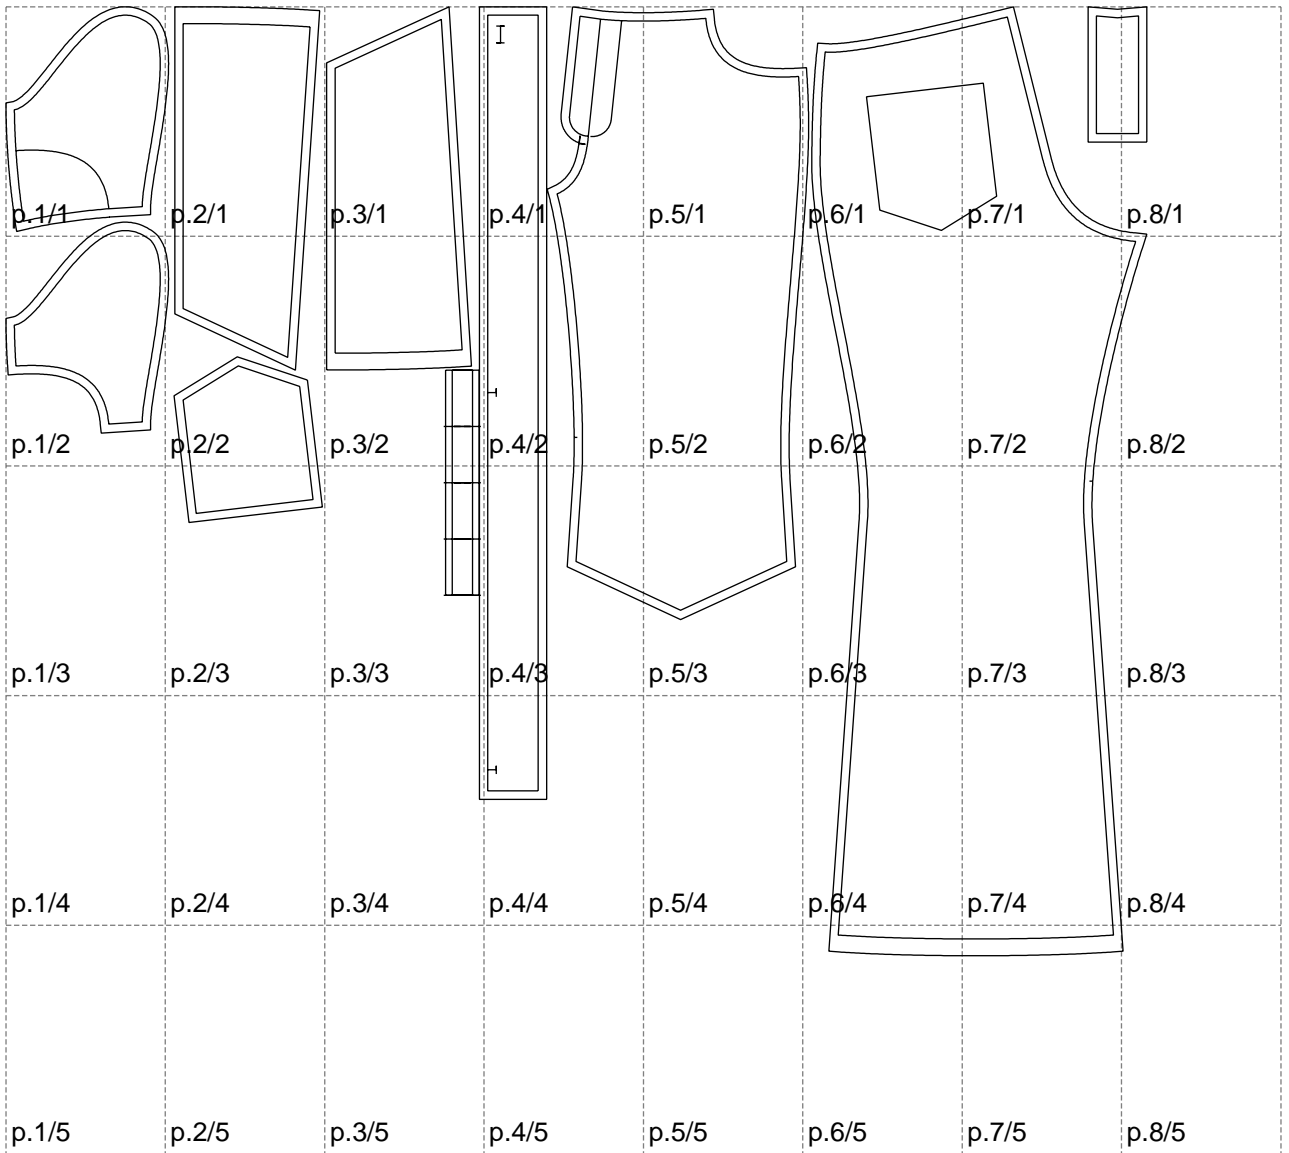

Not for print

Paper size: A4, size:1358.83 x1130.04 mm

# Example

size:1499.00 x1612.92 mm

Maneken =1 ver.0

rz\_1=170

rz\_16=96

rz\_17=82

rz\_18=76

rz\_19=104

rz\_20=101.8

---

. . . . .  
. . . . .  
. . . . .