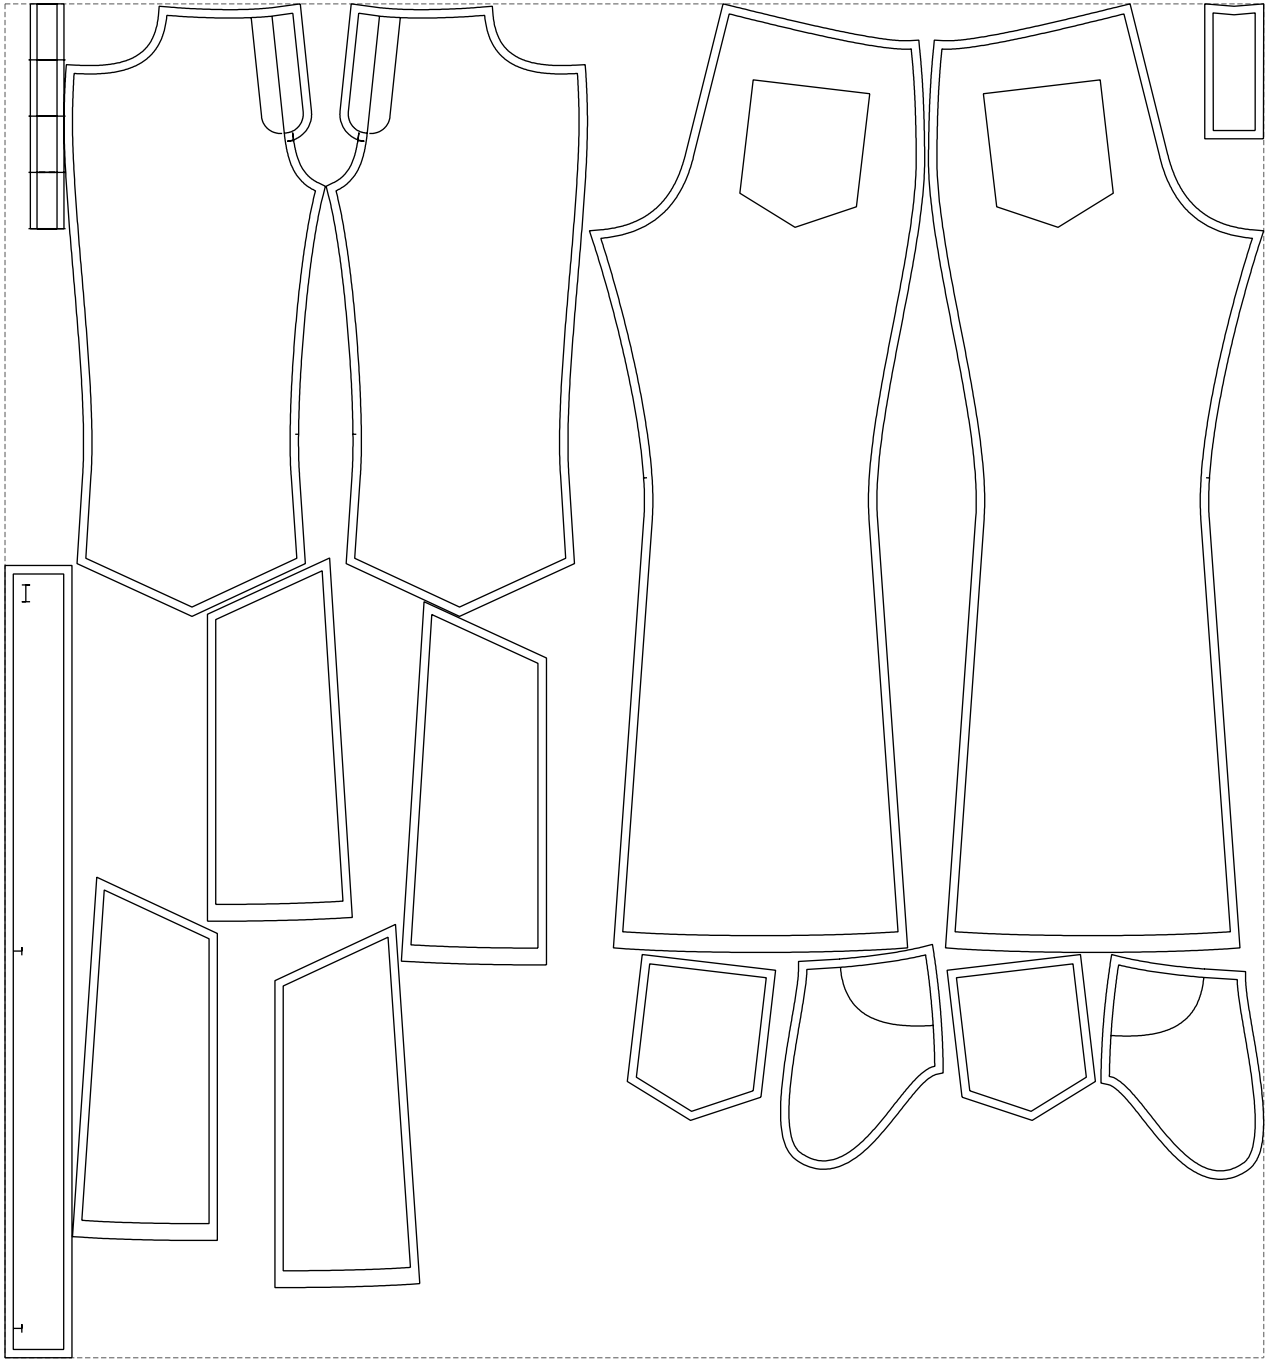

Not for print

Paper size: A4, size:1358.83 x1130.04 mm

# Example

size:1499.00 x1612.92 mm

Maneken =1 ver.0

rz\_1=170

rz\_16=96

rz\_17=82

rz\_18=76

rz\_19=104

rz\_20=101.8

---

. . . . .  
. . . . .  
. . . . .