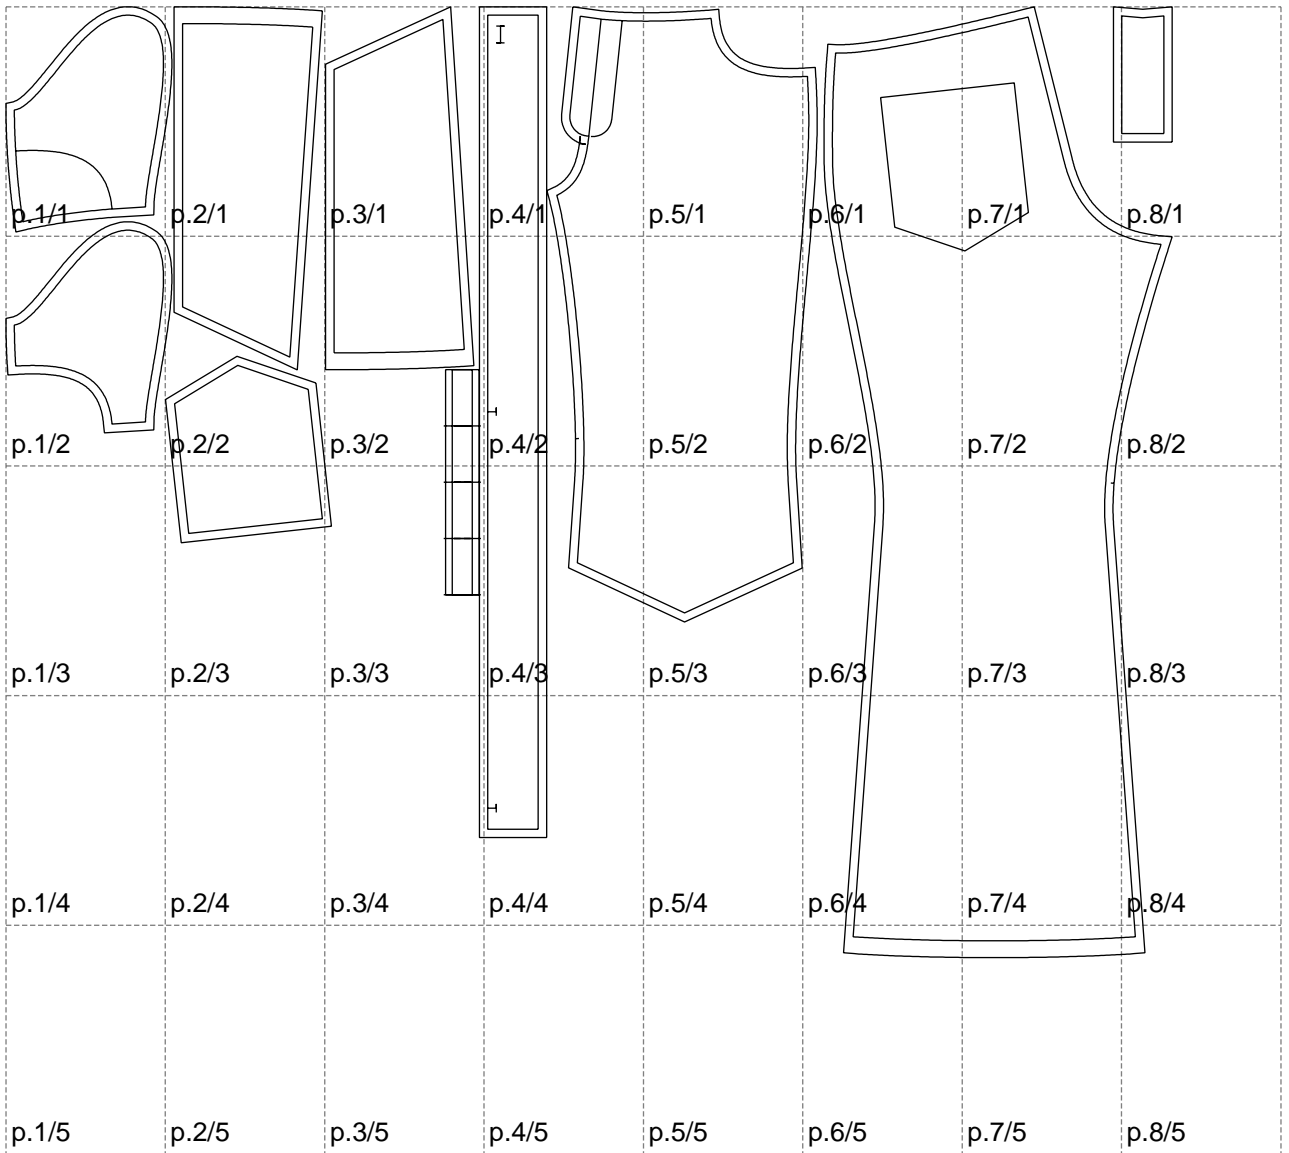

Not for print

Paper size: A4, size:1388.99 x1132.27 mm

# Example

size:1499.00 x1665.53 mm

Maneken =1 ver.0

rz\_1=170

rz\_16=100

rz\_17=85.4

rz\_18=80.2

rz\_19=108

rz\_20=105.4

---

. . . . .  
. . . . .  
. . . . .