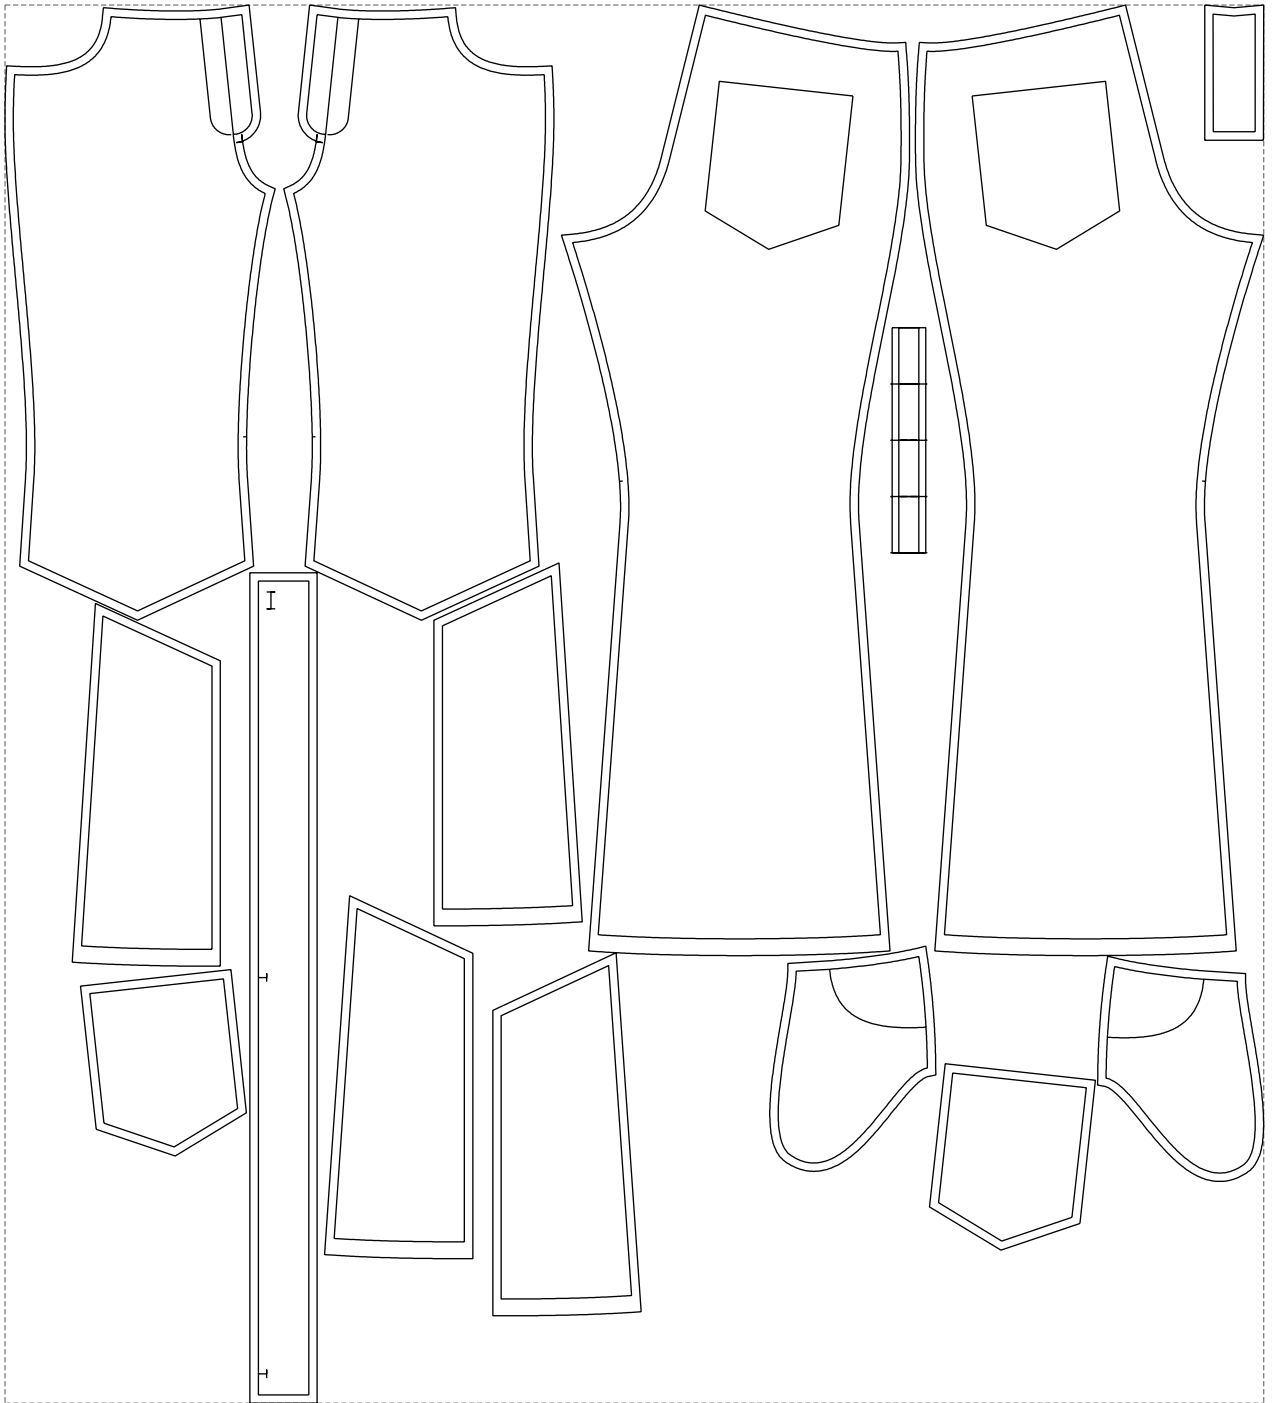

# Example

size:1499.00 x1665.53 mm

Maneken =1 ver.0

rz\_1=170

rz\_16=100

rz\_17=85.4

rz\_18=80.2

rz\_19=108