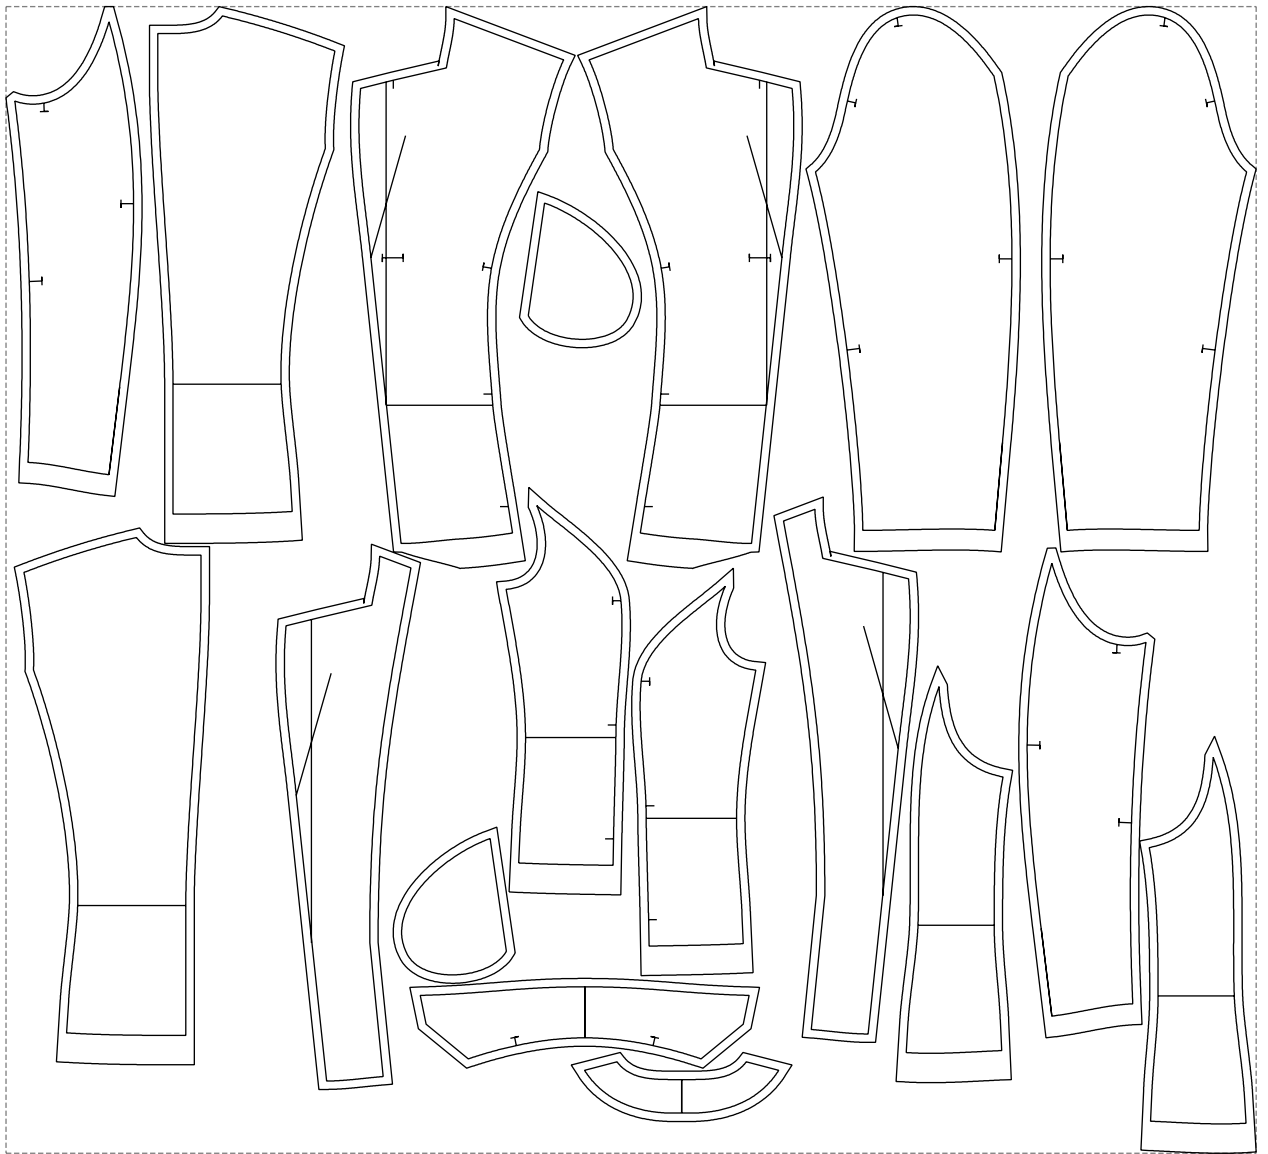

# Example

size:1488.95 x1365.91 mm

Maneken =1 ver.0

rz\_1=170

rz\_16=92

rz\_17=78.8

rz\_18=71.8

rz\_19=100