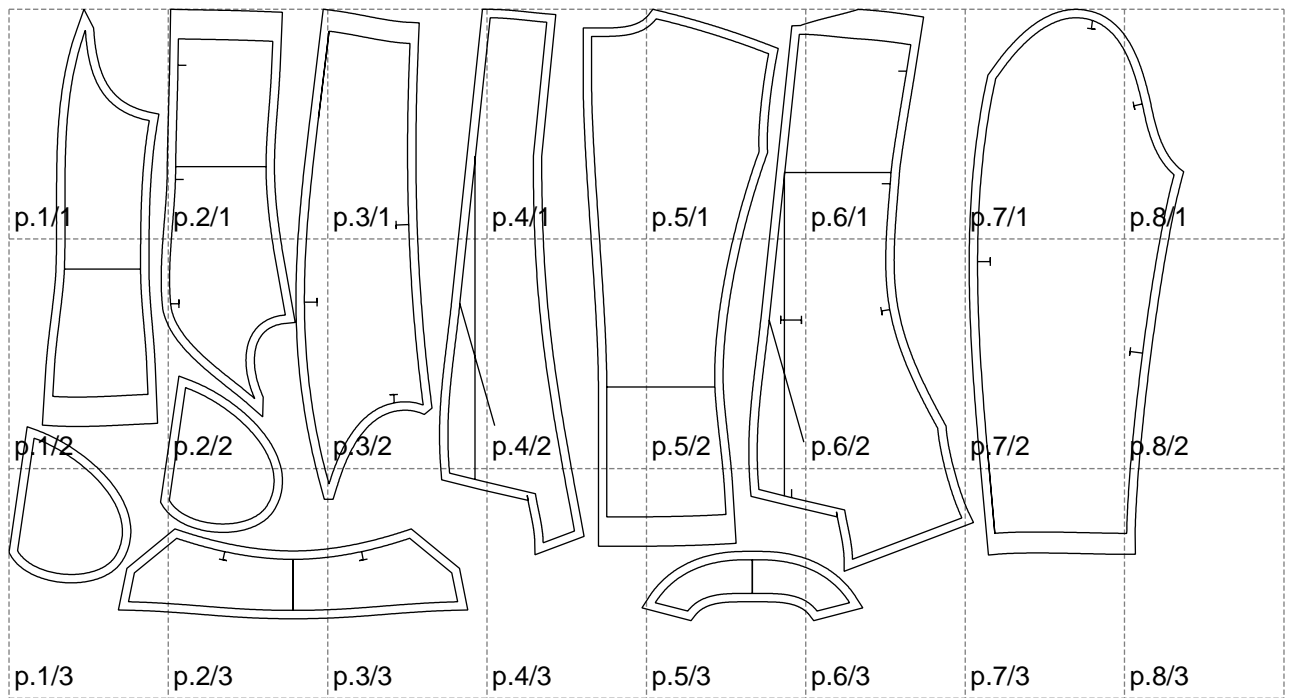

Not for print

Paper size: A4, size:1399.00 x727.82 mm

# Example

size:1488.95 x1365.91 mm

Maneken =1 ver.0

rz\_1=170

rz\_16=92

rz\_17=78.8

rz\_18=71.8

rz\_19=100

rz\_20=98.1

---

. . . . .  
. . . . .  
. . . . .