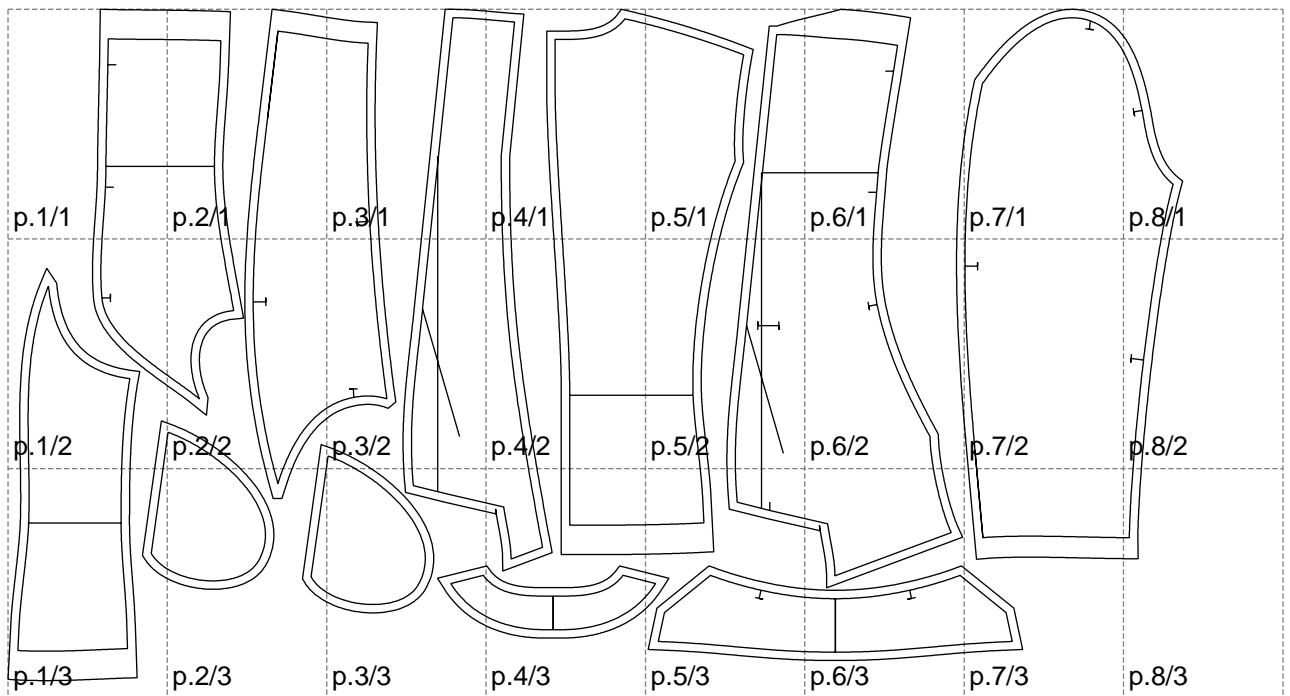

Not for print

Paper size: A4, size:1399.00 x799.29 mm

# Example

size:1488.99 x1684.27 mm

Maneken =1 ver.0

rz\_1=170

rz\_16=104

rz\_17=88.9

rz\_18=84.4

rz\_19=112

rz\_20=109.3

---

. . . . .  
. . . . .  
. . . . .