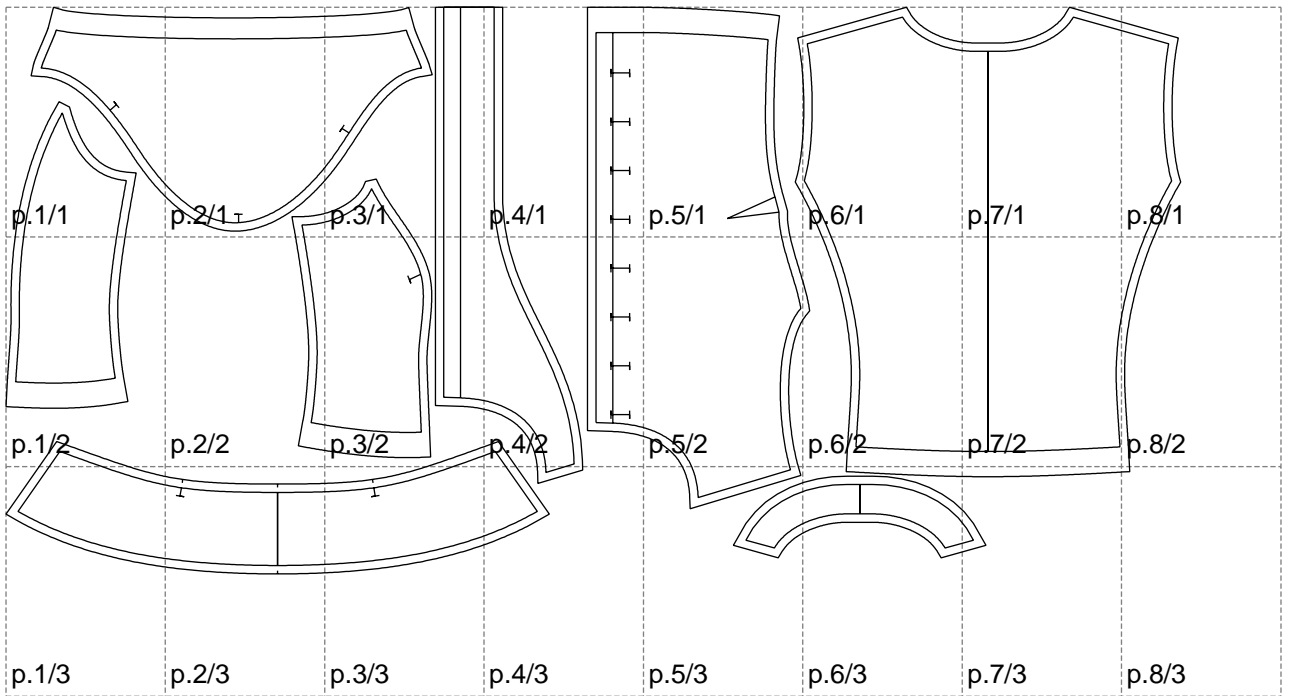

Not for print

Paper size: A4, size:1399.00 x674.60 mm

# Example

size:1499.00 x714.08 mm

Maneken =1 ver.0

rz\_1=170

rz\_16=120

rz\_17=104

rz\_18=103.6

rz\_19=128

rz\_20=125.1

---

. . . . .  
. . . . .  
. . . . .