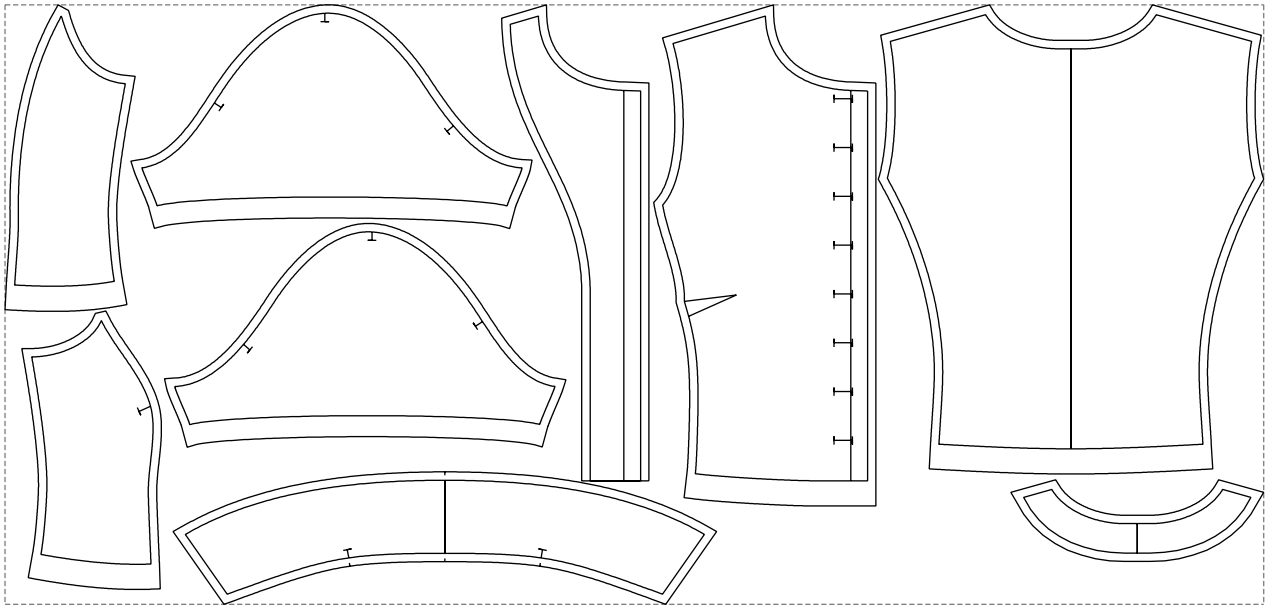

Not for print

Paper size: A4, size:1399.00 x674.60 mm

# Example

size:1499.00 x714.08 mm

Maneken =1 ver.0

rz\_1=170

rz\_16=120

rz\_17=104

rz\_18=103.6

rz\_19=128