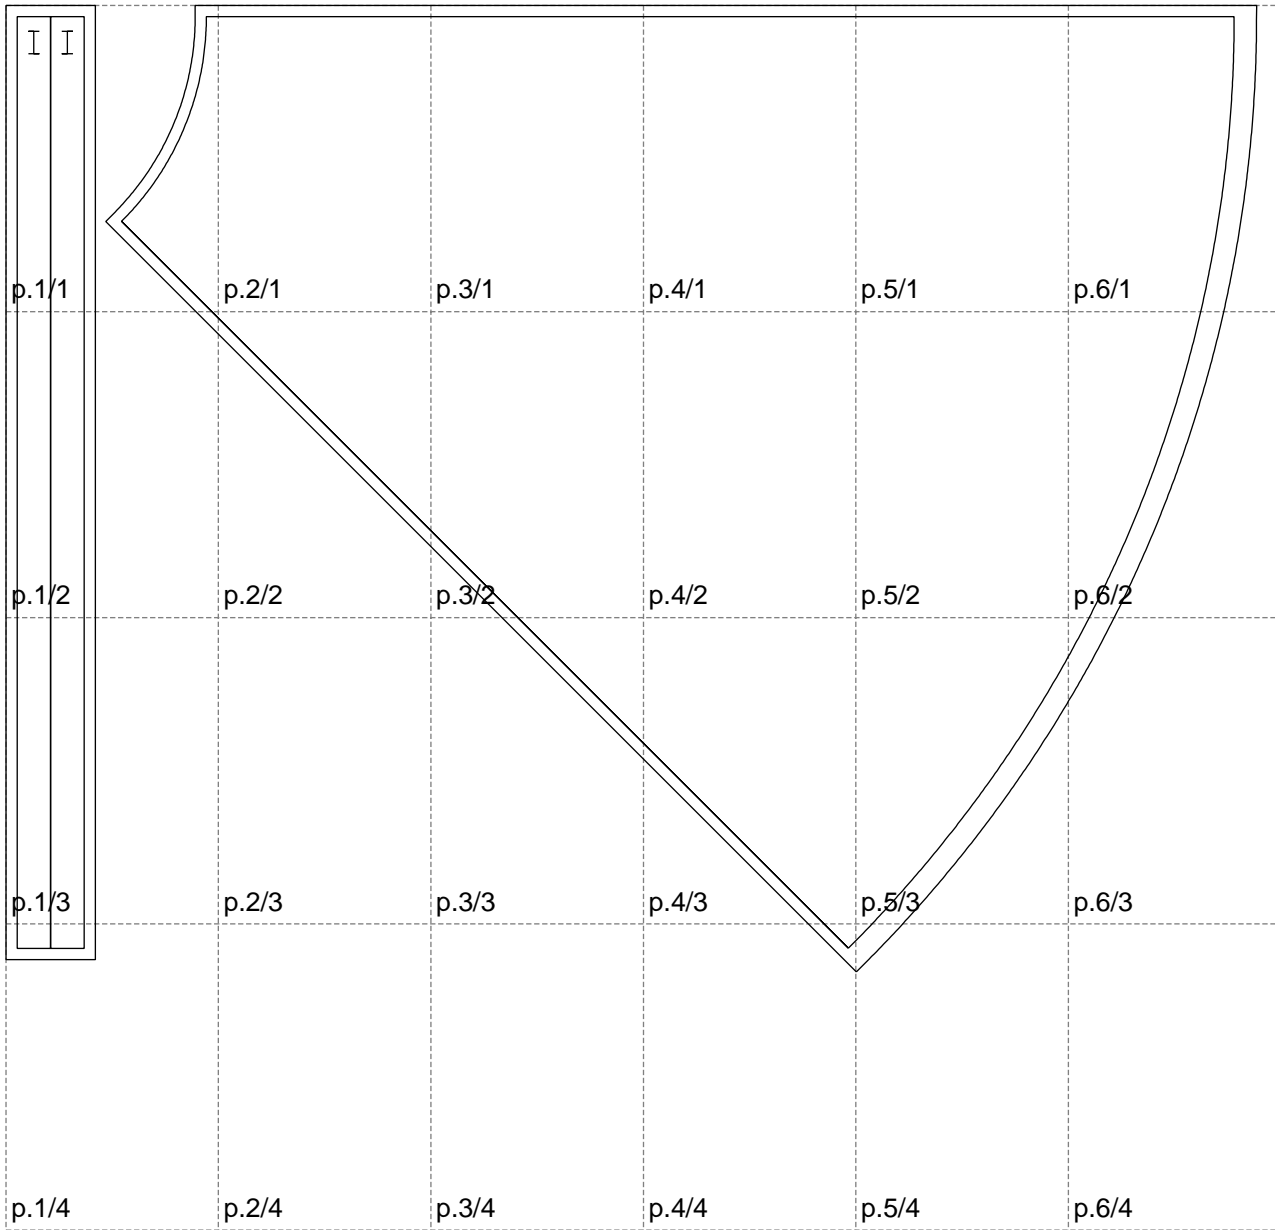

Not for print

Paper size: A4, size:1117.08 x863.12 mm

# Example

size:1499.00 x3444.10 mm

Maneken =1 ver.0

rz\_1=170

rz\_16=100

rz\_17=85.4

rz\_18=80.2

rz\_19=108

rz\_20=105.4

---

. . . . .  
. . . . .  
. . . . .