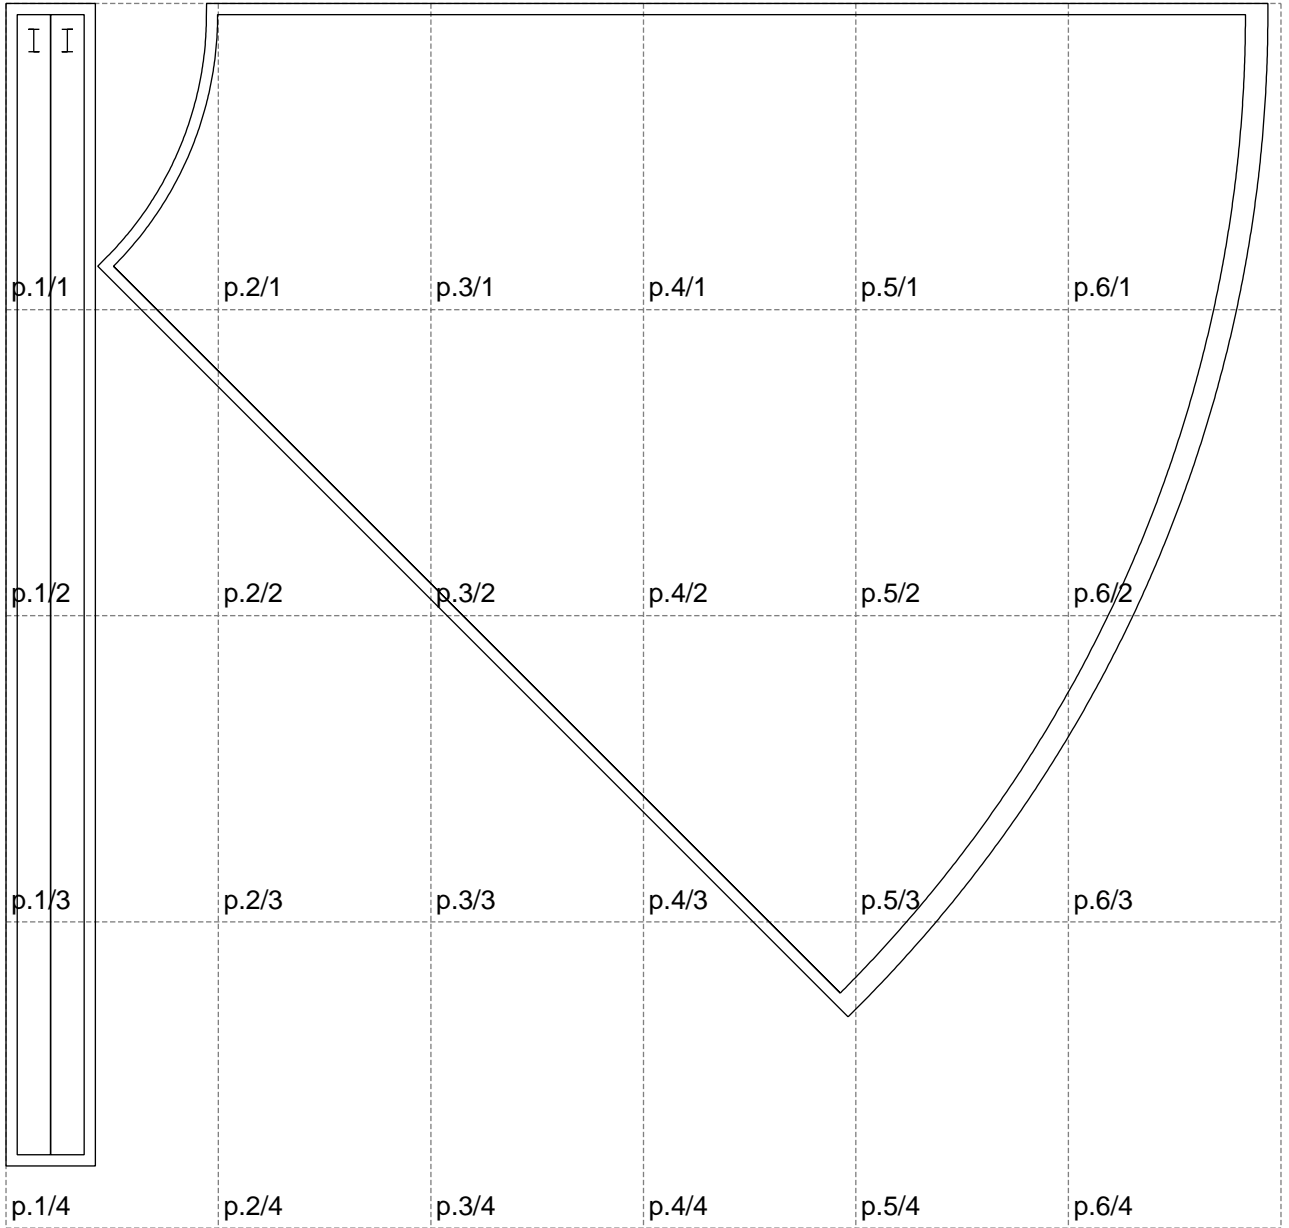

Not for print

Paper size: A4, size:1127.15 x1038.07 mm

# Example

size:1499.00 x3655.90 mm

Maneken =1 ver.0

rz\_1=170

rz\_16=116

rz\_17=100

rz\_18=98.8

rz\_19=124

rz\_20=121

---

. . . . .  
. . . . .  
. . . . .