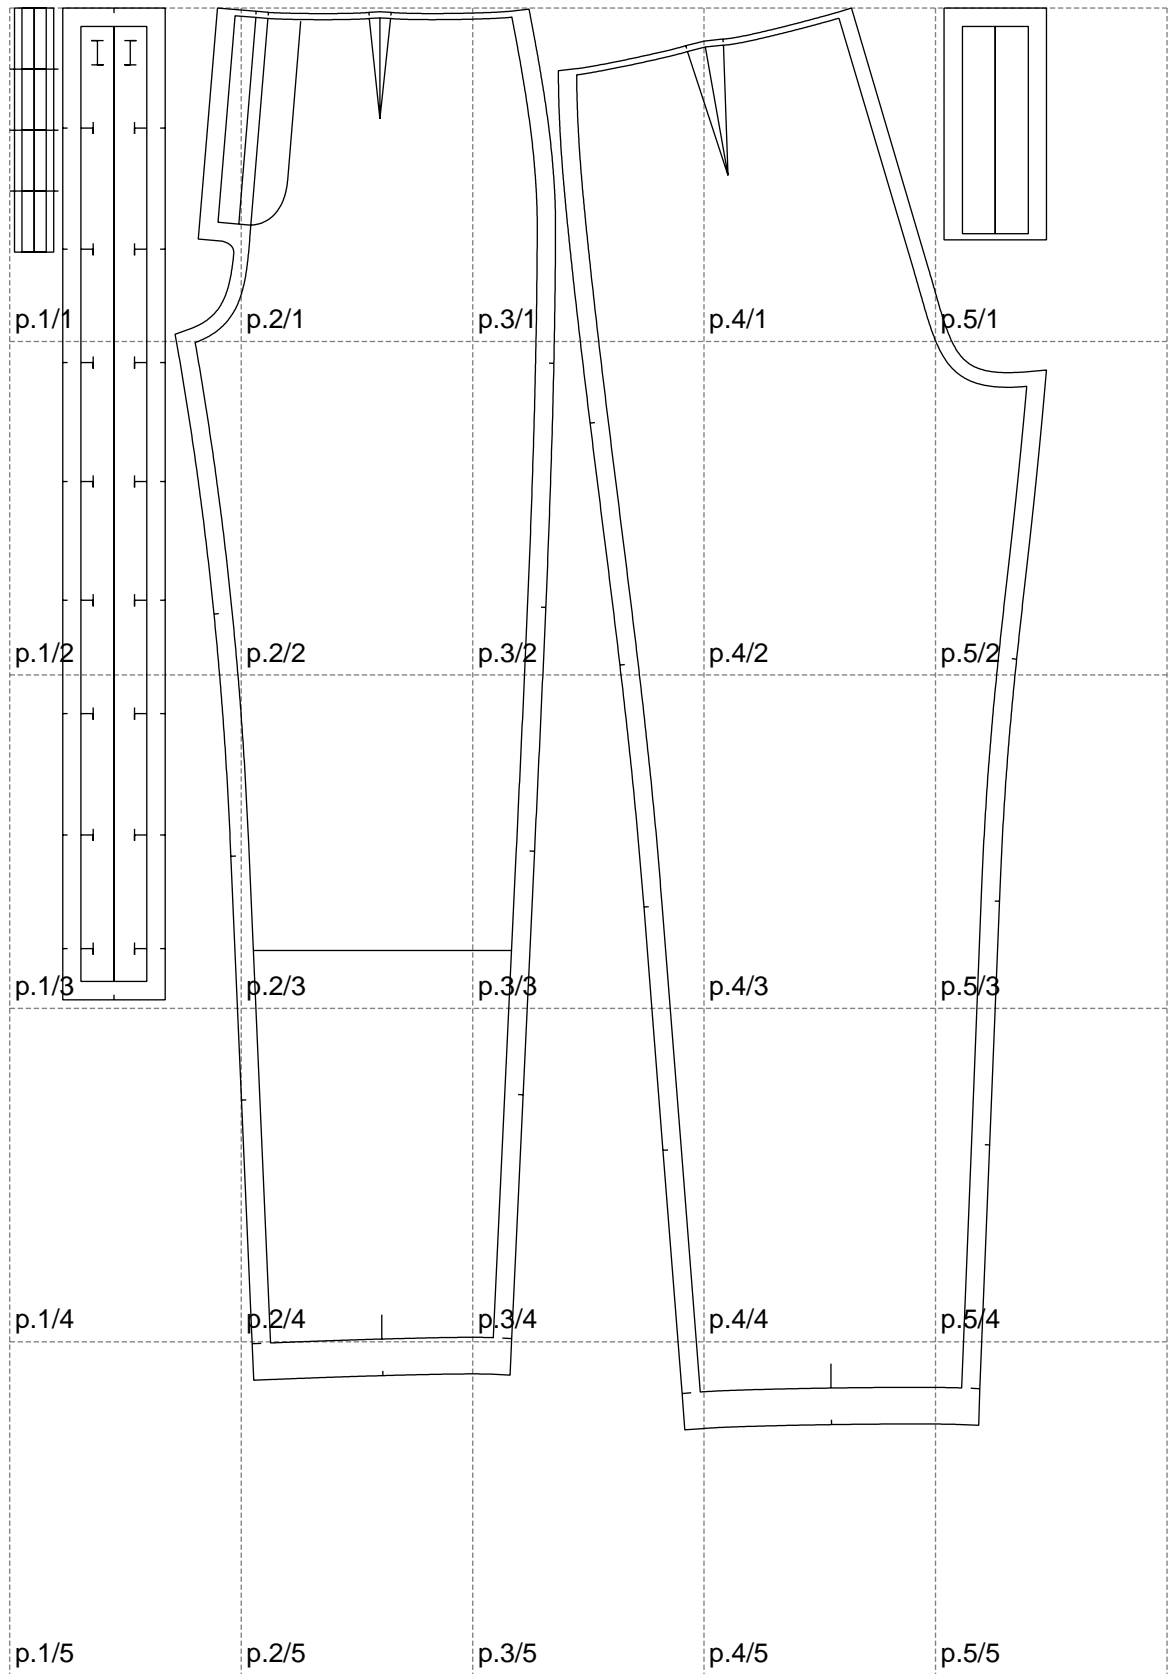

Not for print

Paper size: A4, size:850.17 x1165.74 mm

# Example

size:1438.64 x1365.88 mm

Maneken =1 ver.0

rz\_1=170

rz\_16=92

rz\_17=78.8

rz\_18=71.8

rz\_19=100

rz\_20=98.1

---

. . . . .  
. . . . .  
. . . . .