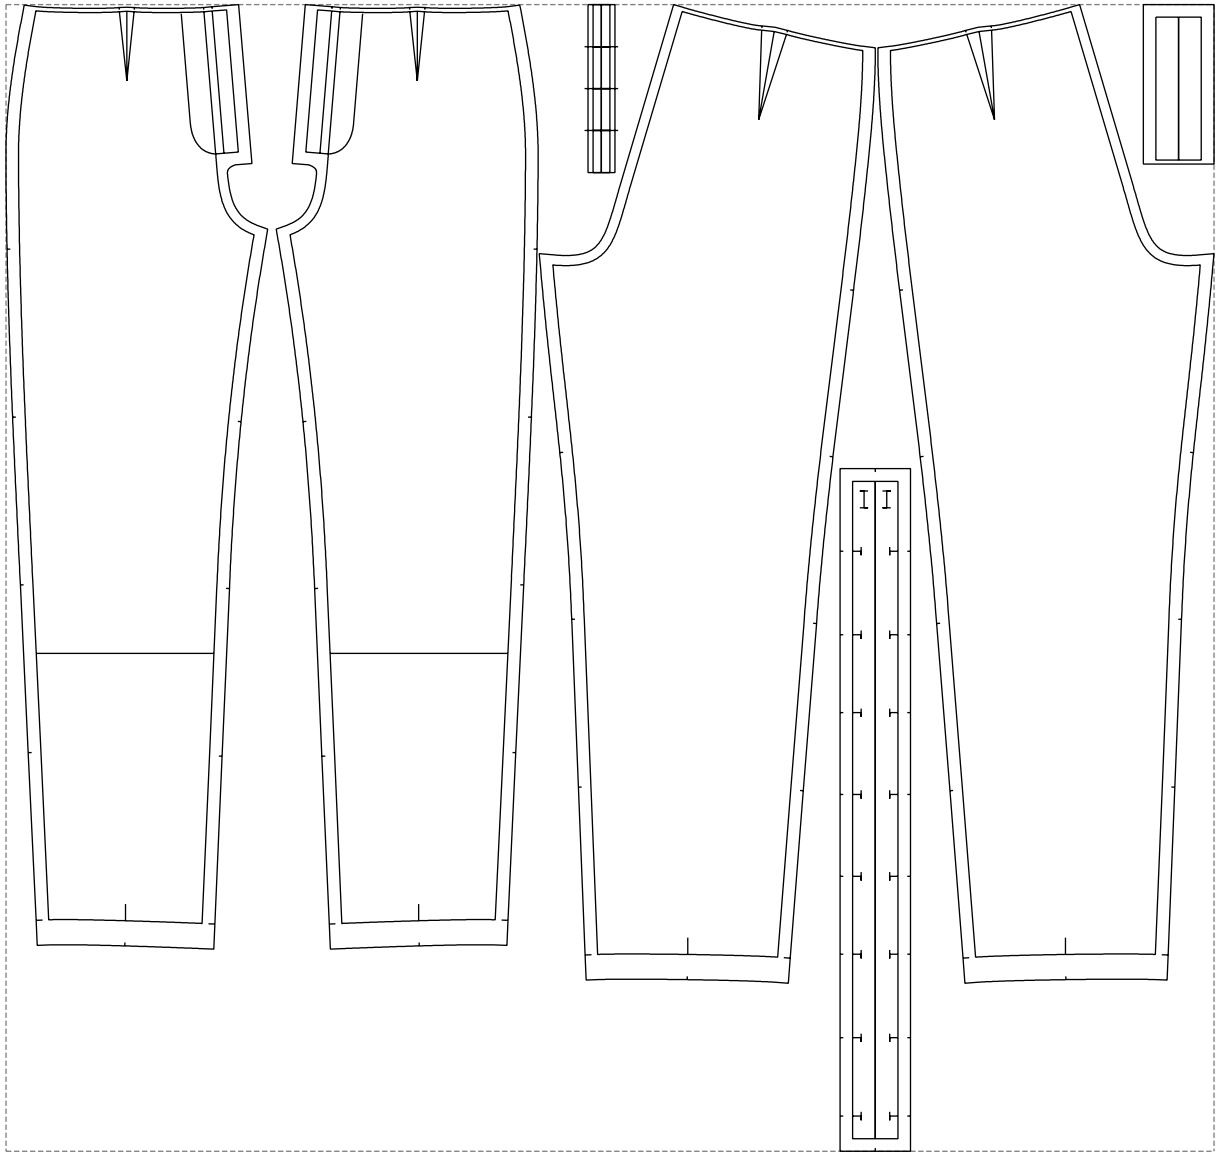

Not for print

Paper size: A4, size:850.17 x1165.74 mm

# Example

size:1438.64 x1365.88 mm

Maneken =1 ver.0

rz\_1=170

rz\_16=92

rz\_17=78.8

rz\_18=71.8

rz\_19=100

rz\_20=98.1

---

. . . . .  
. . . . .  
. . . . .