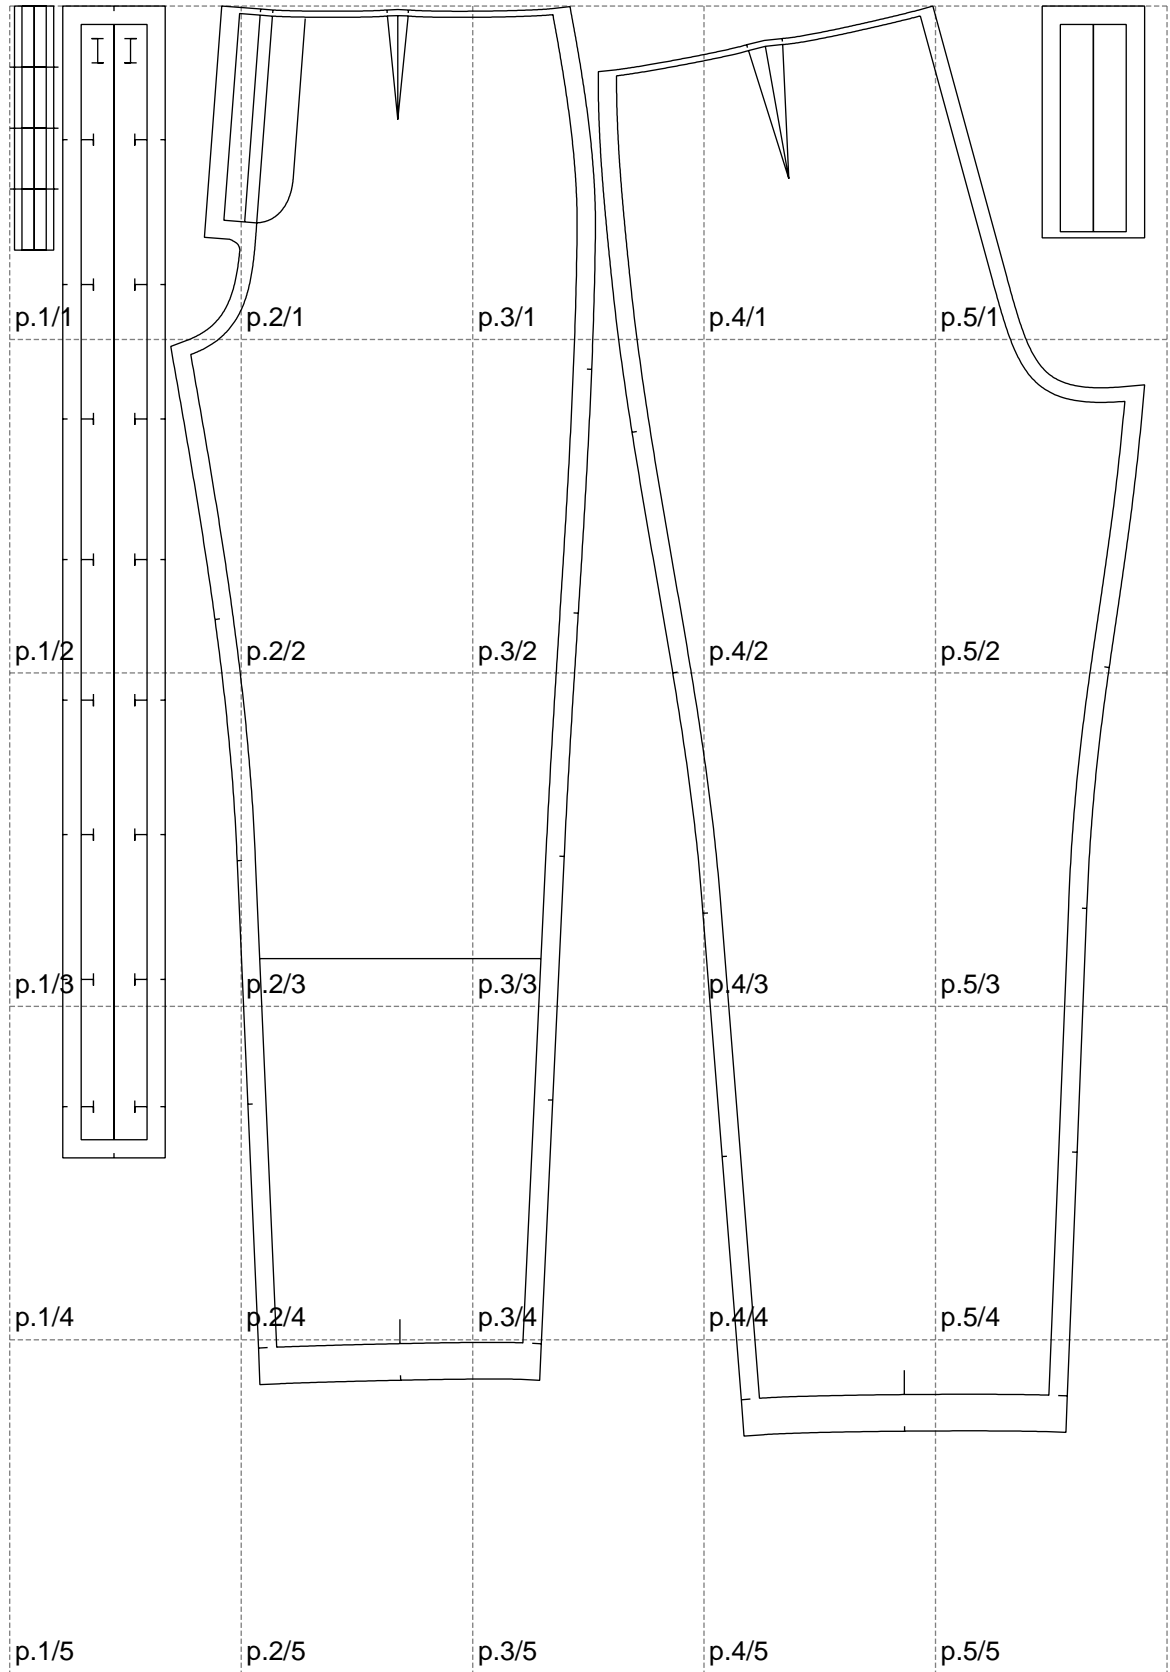

Not for print

Paper size: A4, size:930.58 x1172.52 mm

# Example

size:1338.43 x2262.69 mm

Maneken =1 ver.0

rz\_1=170

rz\_16=104

rz\_17=88.9

rz\_18=84.4

rz\_19=112

rz\_20=109.3

---

. . . . .  
. . . . .  
. . . . .