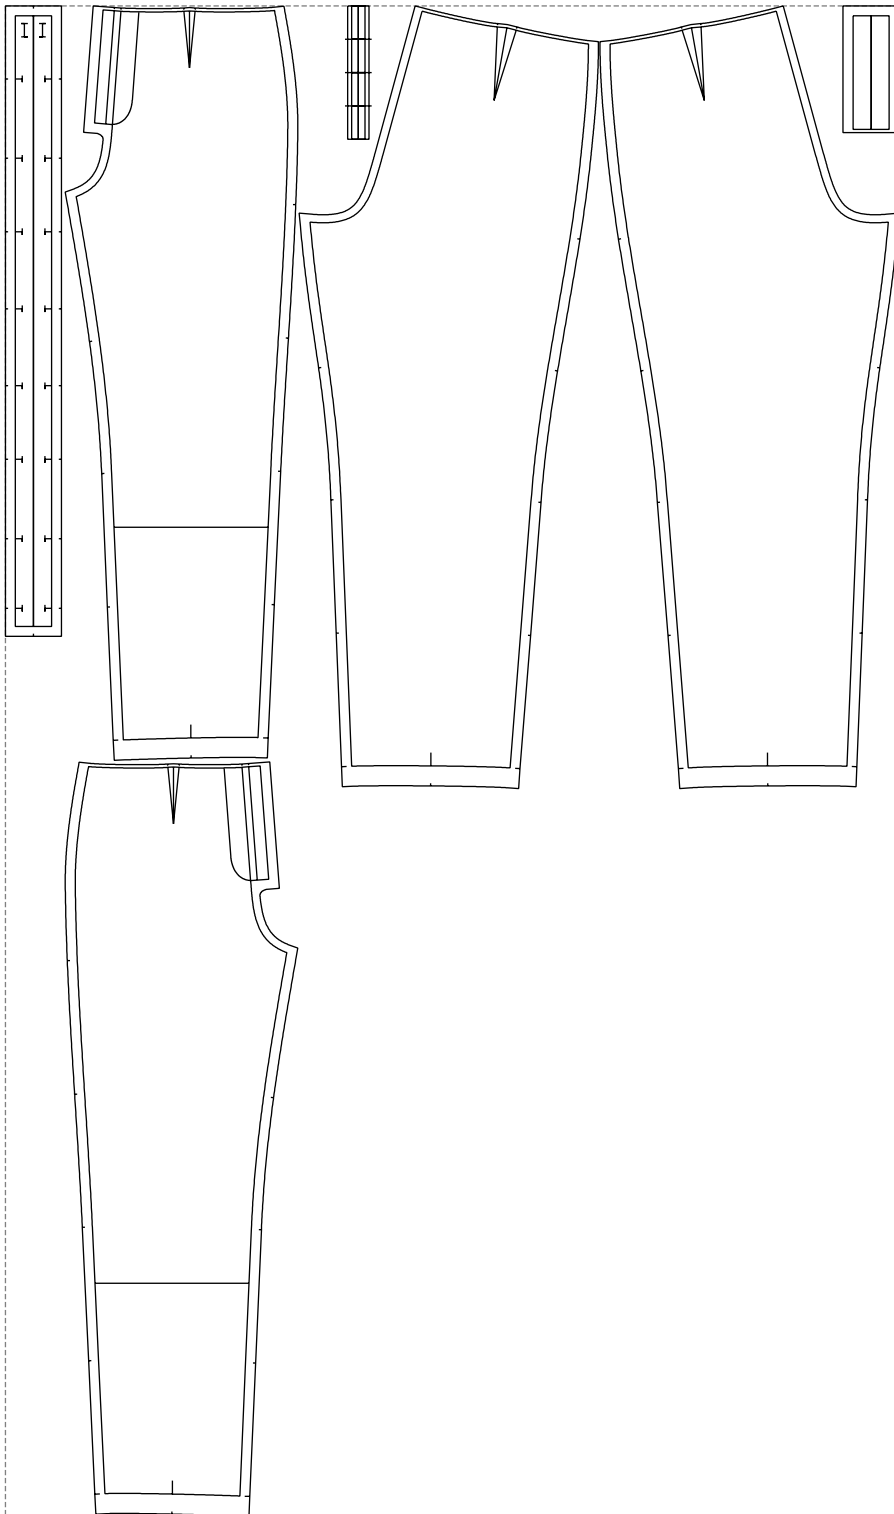

Not for print

Paper size: A4, size:930.58 x1172.52 mm

# Example

size:1338.43 x2262.69 mm

Maneken =1 ver.0

rz\_1=170

rz\_16=104

rz\_17=88.9

rz\_18=84.4

rz\_19=112