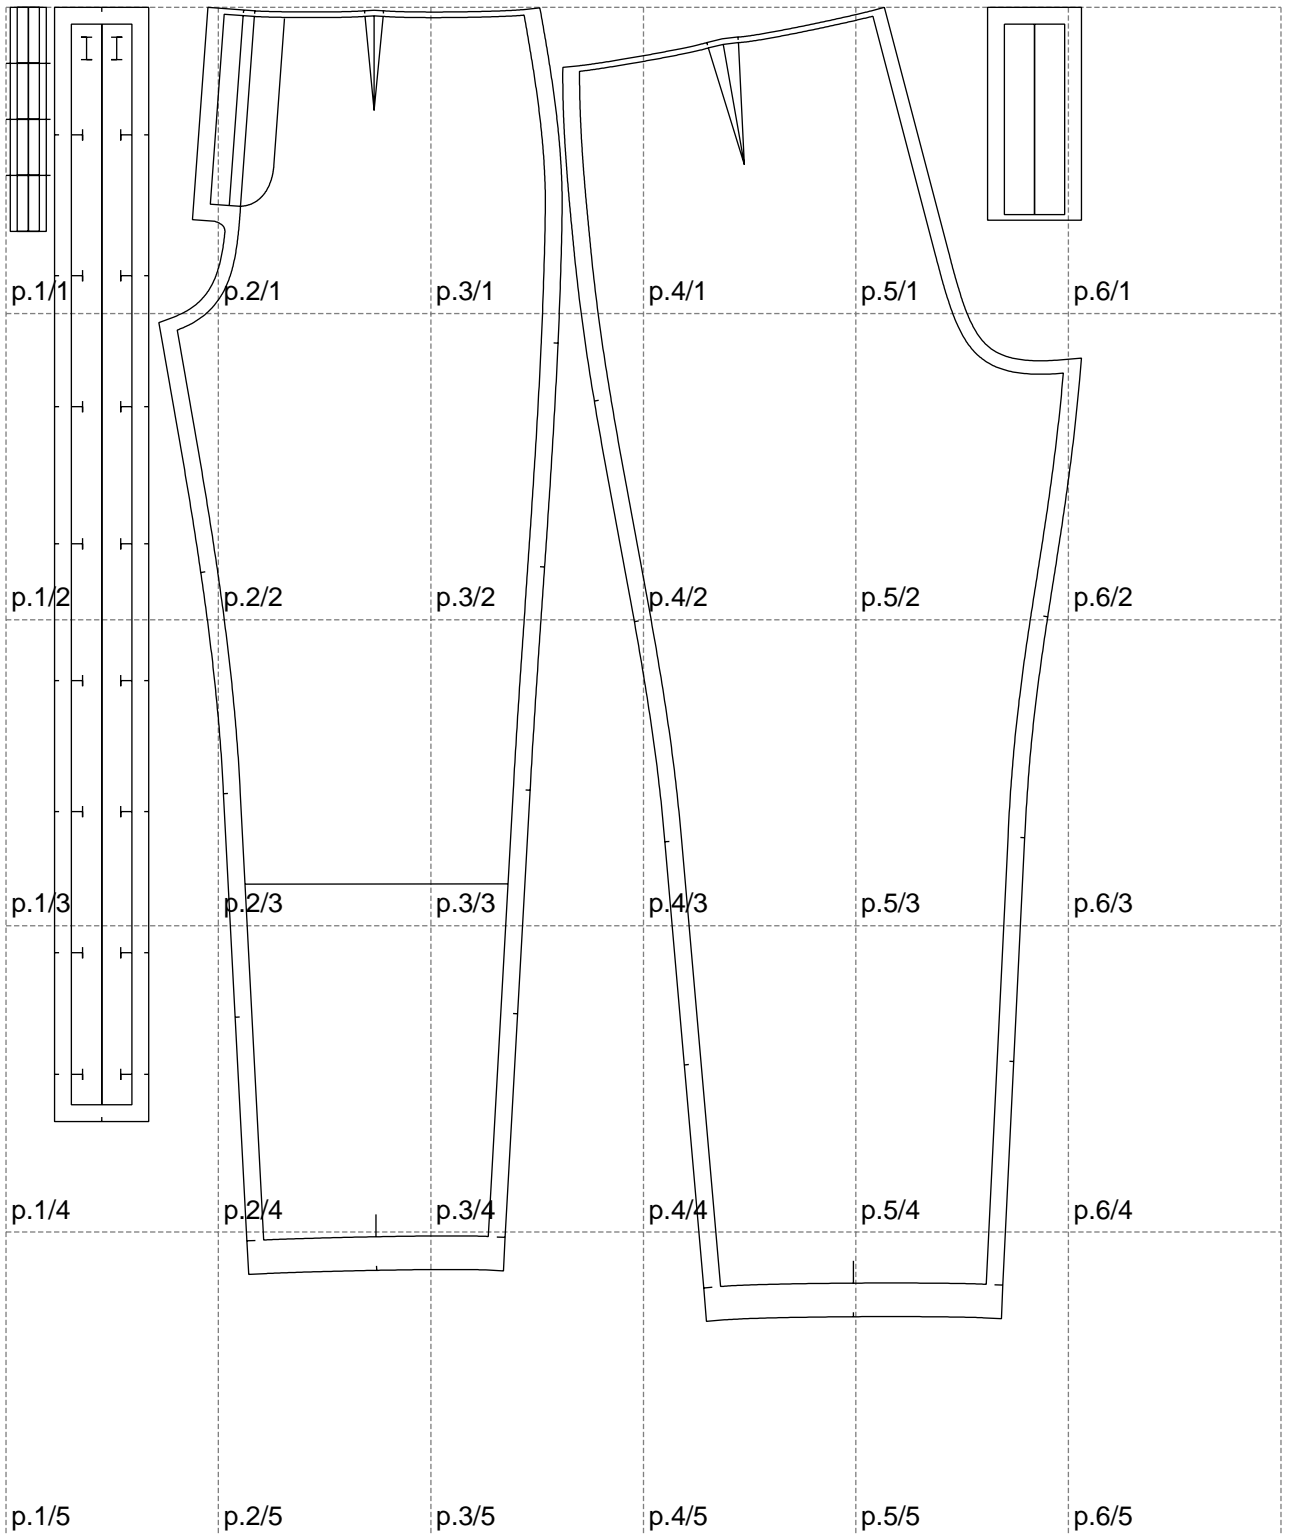

Not for print

Paper size: A4, size:960.74 x1173.49 mm

# Example

size:1388.61 x2260.98 mm

Maneken =1 ver.0

rz\_1=170

rz\_16=108

rz\_17=92.5

rz\_18=89.2

rz\_19=116

rz\_20=113

---

. . . . .  
. . . . .  
. . . . .