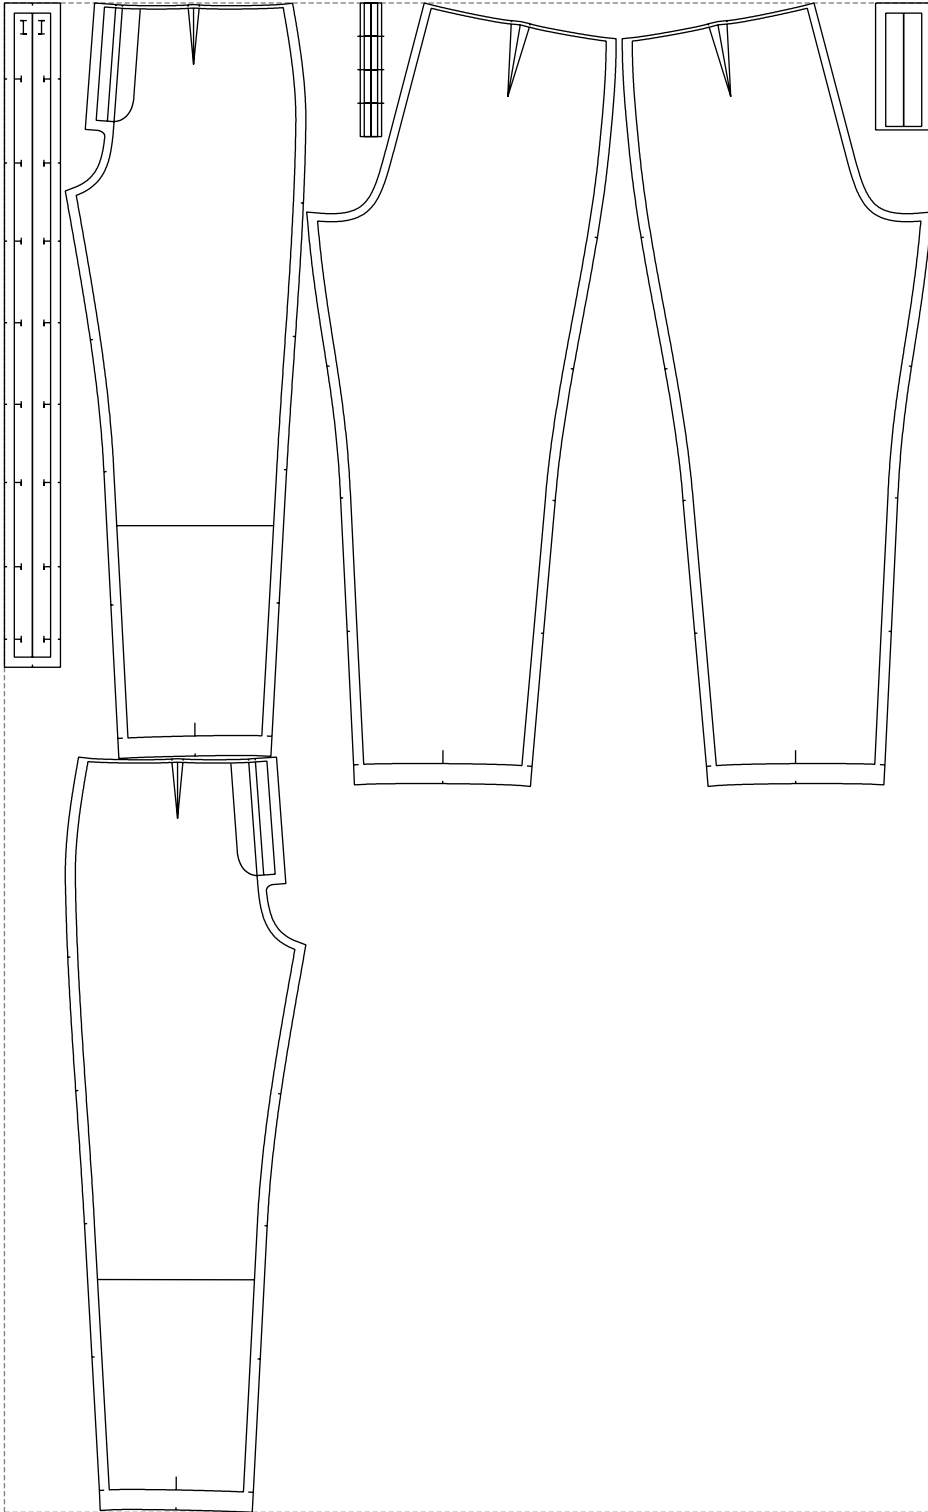

Not for print

Paper size: A4, size:960.74 x1173.49 mm

# Example

size:1388.61 x2260.98 mm

Maneken =1 ver.0

rz\_1=170

rz\_16=108

rz\_17=92.5

rz\_18=89.2

rz\_19=116