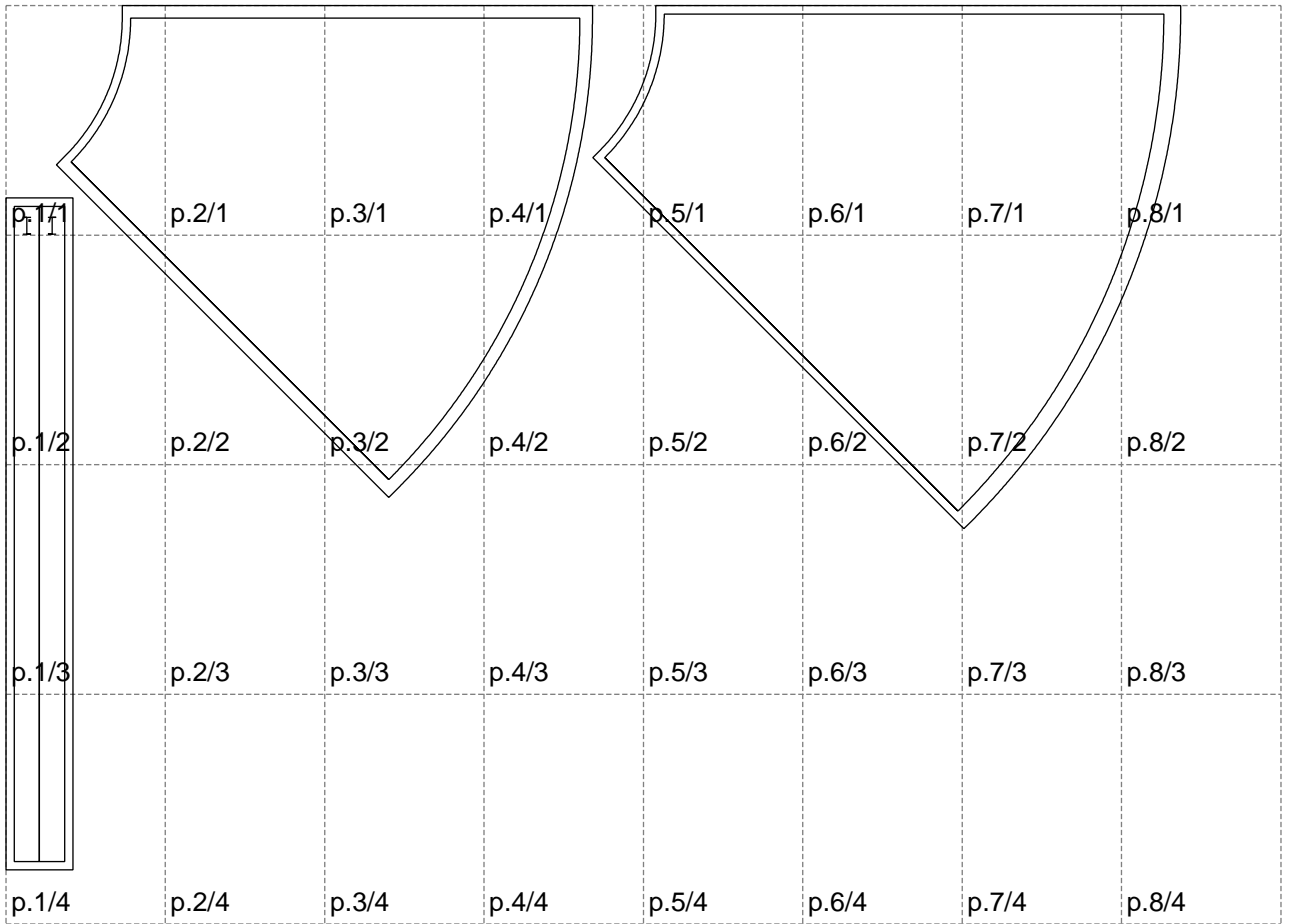

Not for print

Paper size: A4, size:1399.00 x1029.17 mm

# Example

size:1499.00 x2606.22 mm

Maneken =1 ver.0

rz\_1=170

rz\_16=96

rz\_17=82

rz\_18=76

rz\_19=104

rz\_20=101.8

---

. . . . .  
. . . . .  
. . . . .