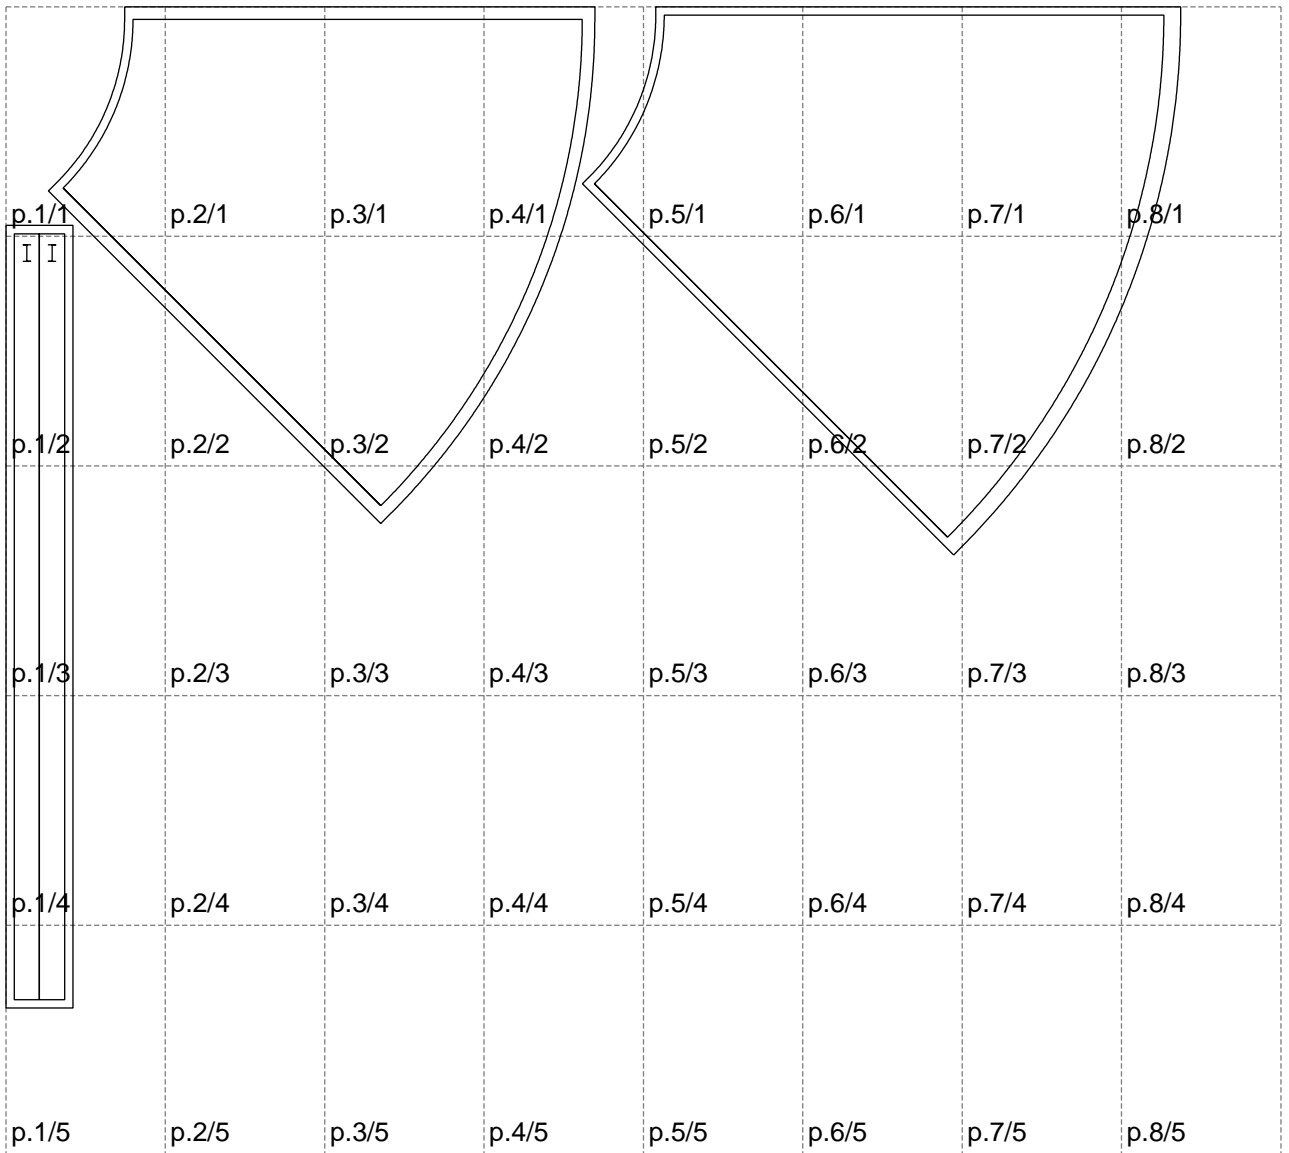

Not for print

Paper size: A4, size:1399.00 x1192.36 mm

# Example

size:1499.00 x2735.74 mm

Maneken =1 ver.0

rz\_1=170

rz\_16=108

rz\_17=92.5

rz\_18=89.2

rz\_19=116

rz\_20=113

---

. . . . .  
. . . . .  
. . . . .