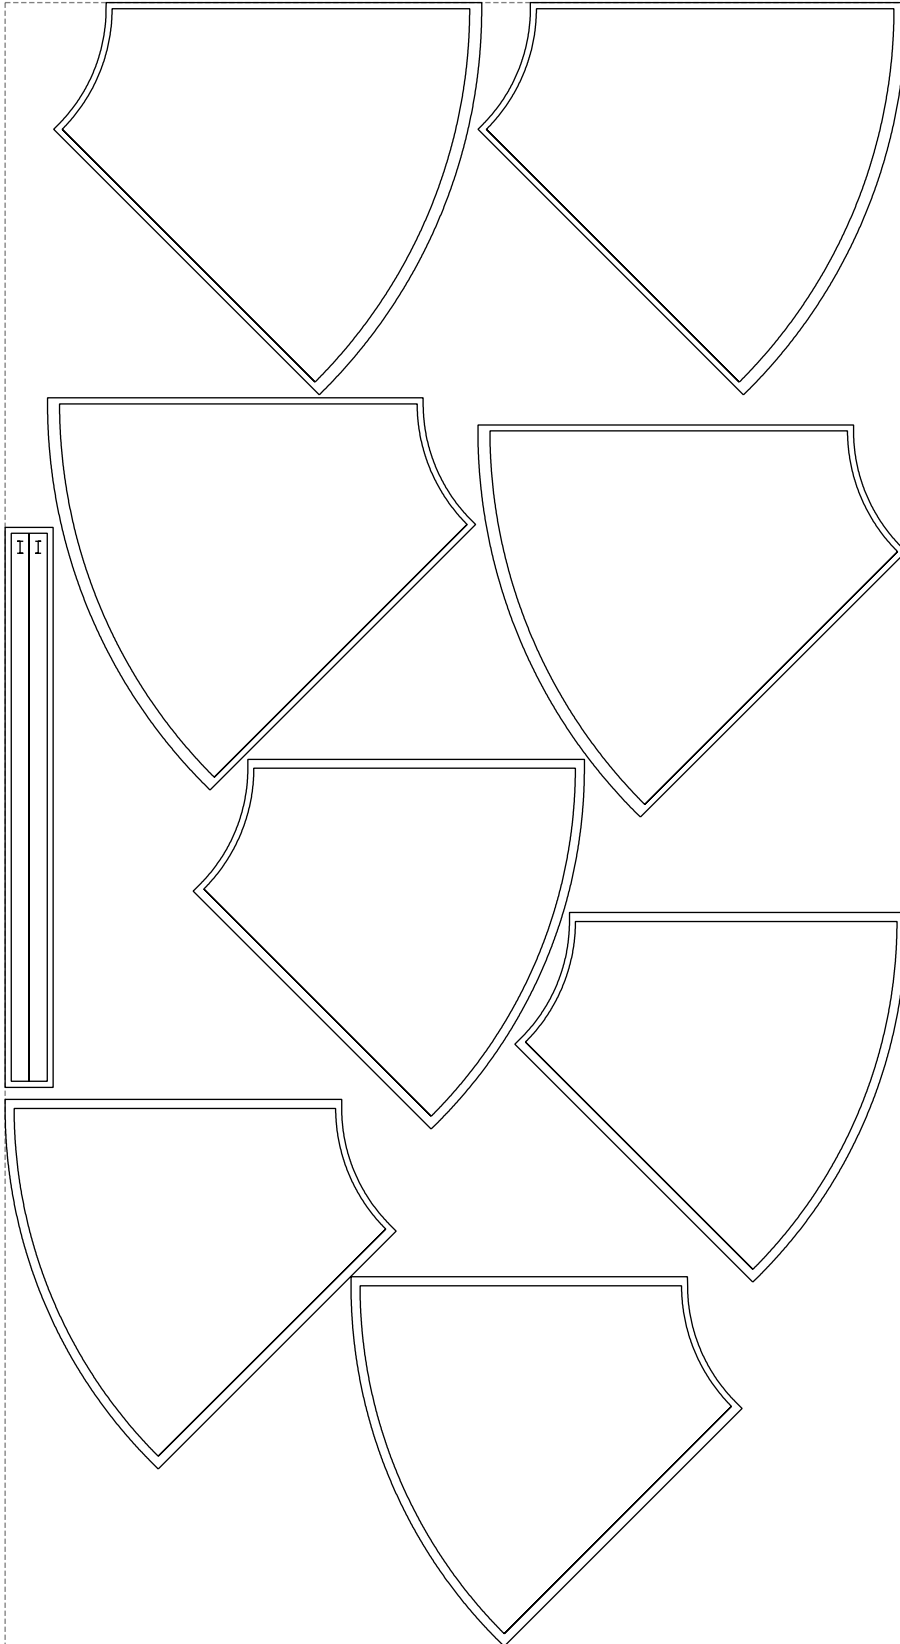

Not for print

Paper size: A4, size:1399.00 x1192.36 mm

# Example

size:1499.00 x2735.74 mm

Maneken =1 ver.0

rz\_1=170

rz\_16=108

rz\_17=92.5

rz\_18=89.2

rz\_19=116