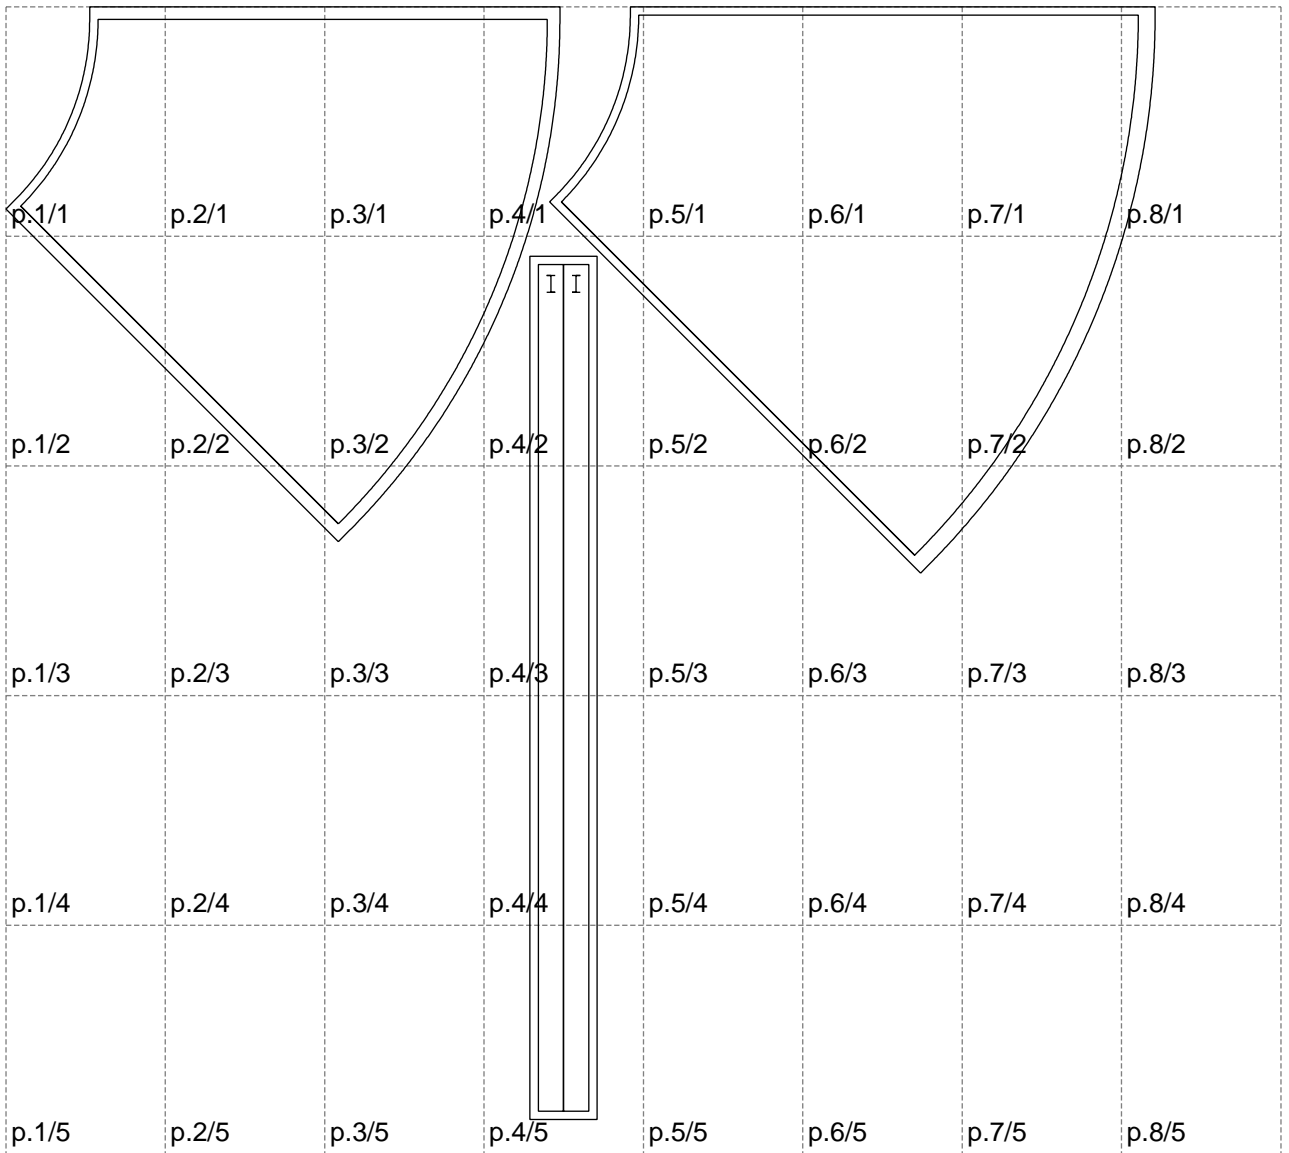

Not for print

Paper size: A4, size:1368.62 x1325.10 mm

# Example

size:1499.00 x2908.77 mm

Maneken =1 ver.0

rz\_1=170

rz\_16=116

rz\_17=100

rz\_18=98.8

rz\_19=124

rz\_20=121

---

. . . . .  
. . . . .  
. . . . .