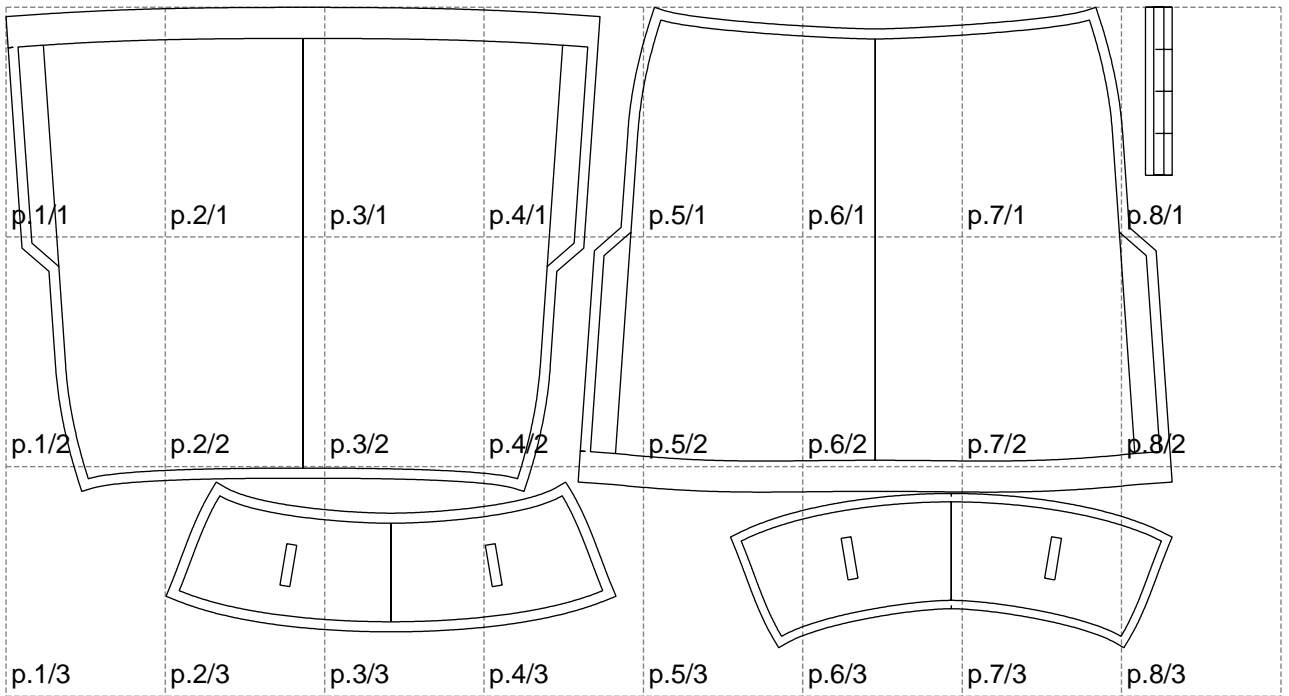

Not for print

Paper size: A4, size:1388.98 x762.68 mm

# Example

size:1418.85 x1153.50 mm

Maneken =1 ver.0

rz\_1=170

rz\_16=100

rz\_17=85.4

rz\_18=80.2

rz\_19=108

rz\_20=105.4

---

. . . . .  
. . . . .  
. . . . .