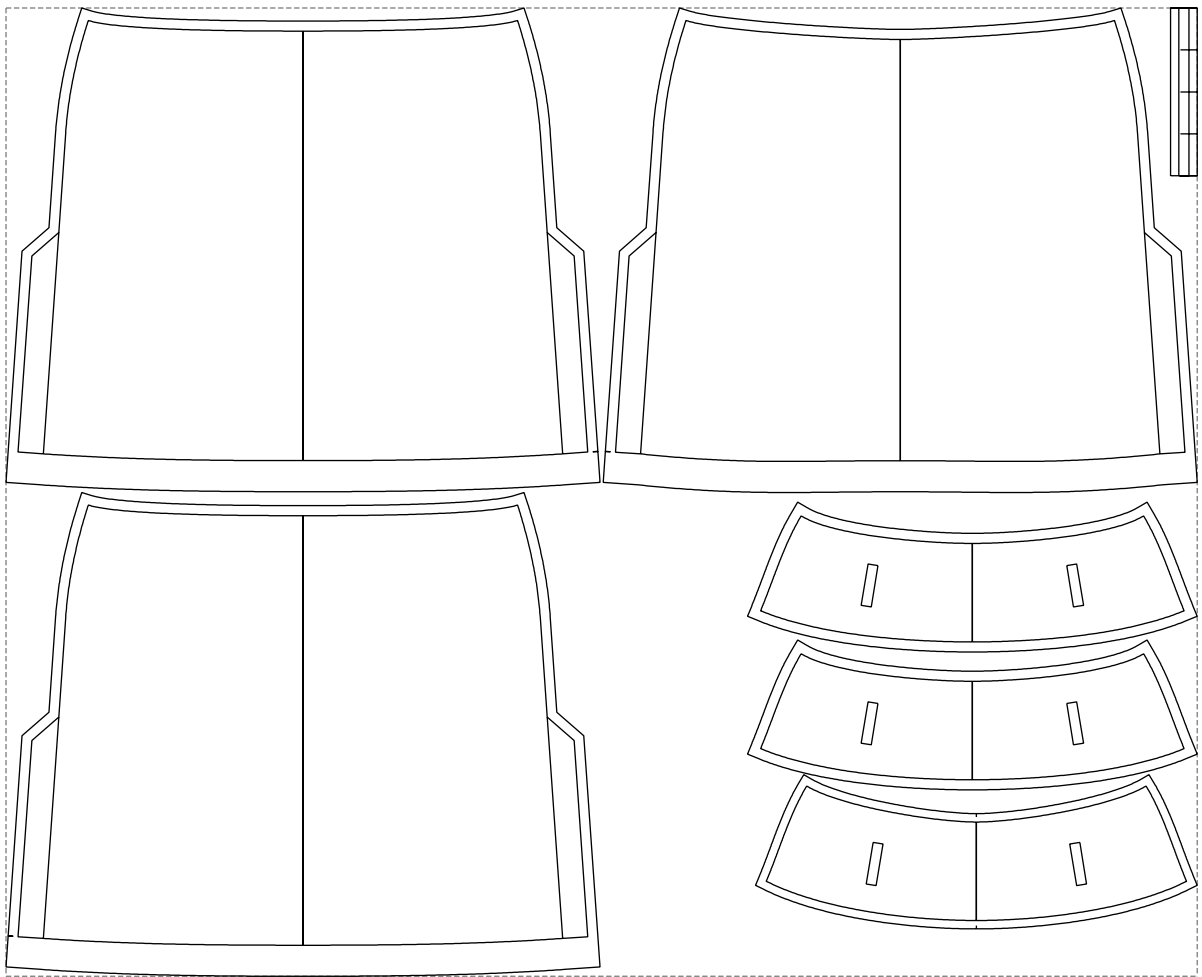

Not for print

Paper size: A4, size:1388.98 x762.68 mm

# Example

size:1418.85 x1153.50 mm

Maneken =1 ver.0

rz\_1=170

rz\_16=100

rz\_17=85.4

rz\_18=80.2

rz\_19=108

rz\_20=105.4

---

. . . . .  
. . . . .  
. . . . .