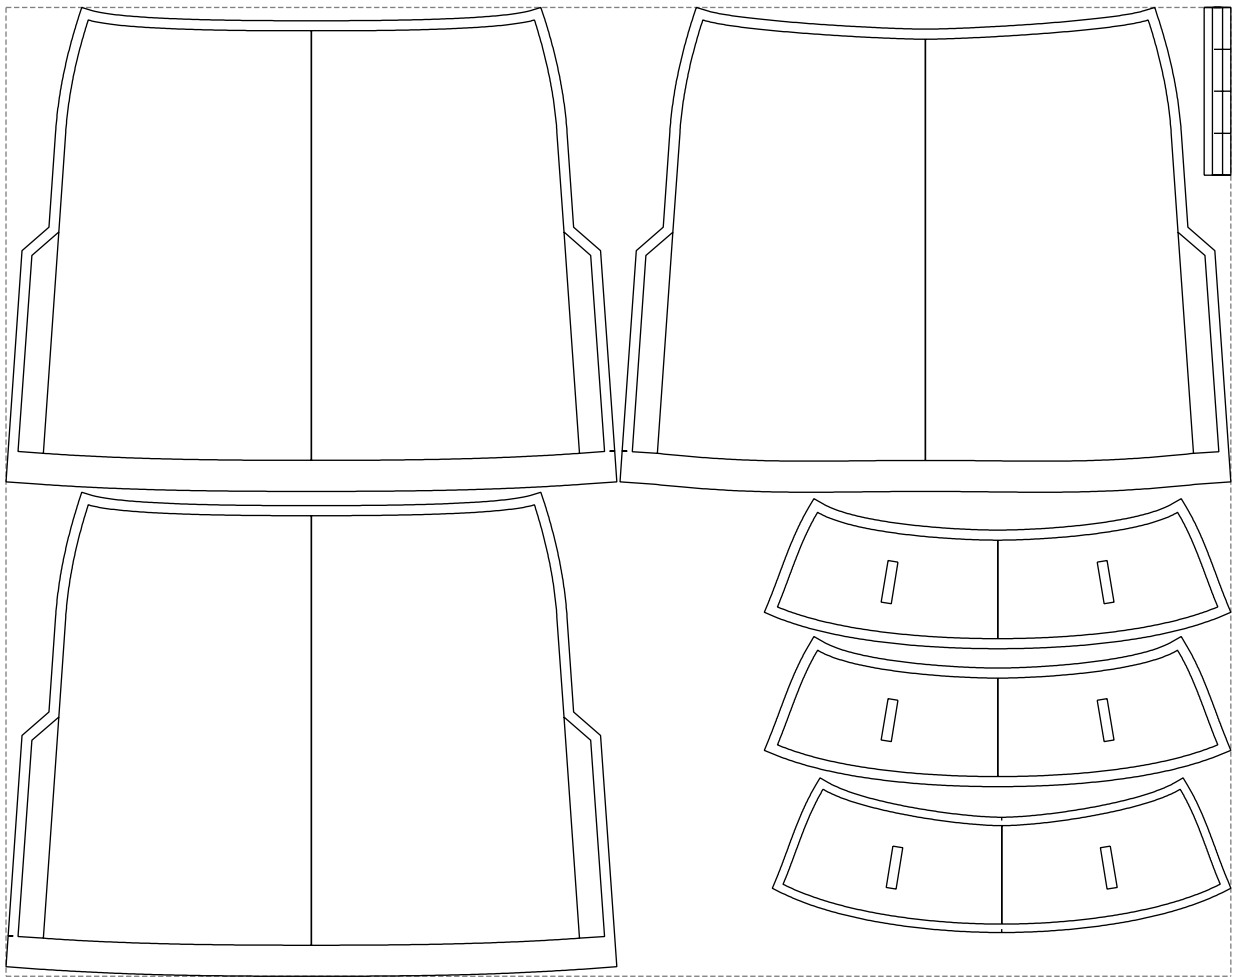

Not for print

Paper size: A4, size:1399.00 x1049.88 mm

# Example

size:1458.92 x1154.17 mm

Maneken =1 ver.0

rz\_1=170

rz\_16=104

rz\_17=88.9

rz\_18=84.4

rz\_19=112