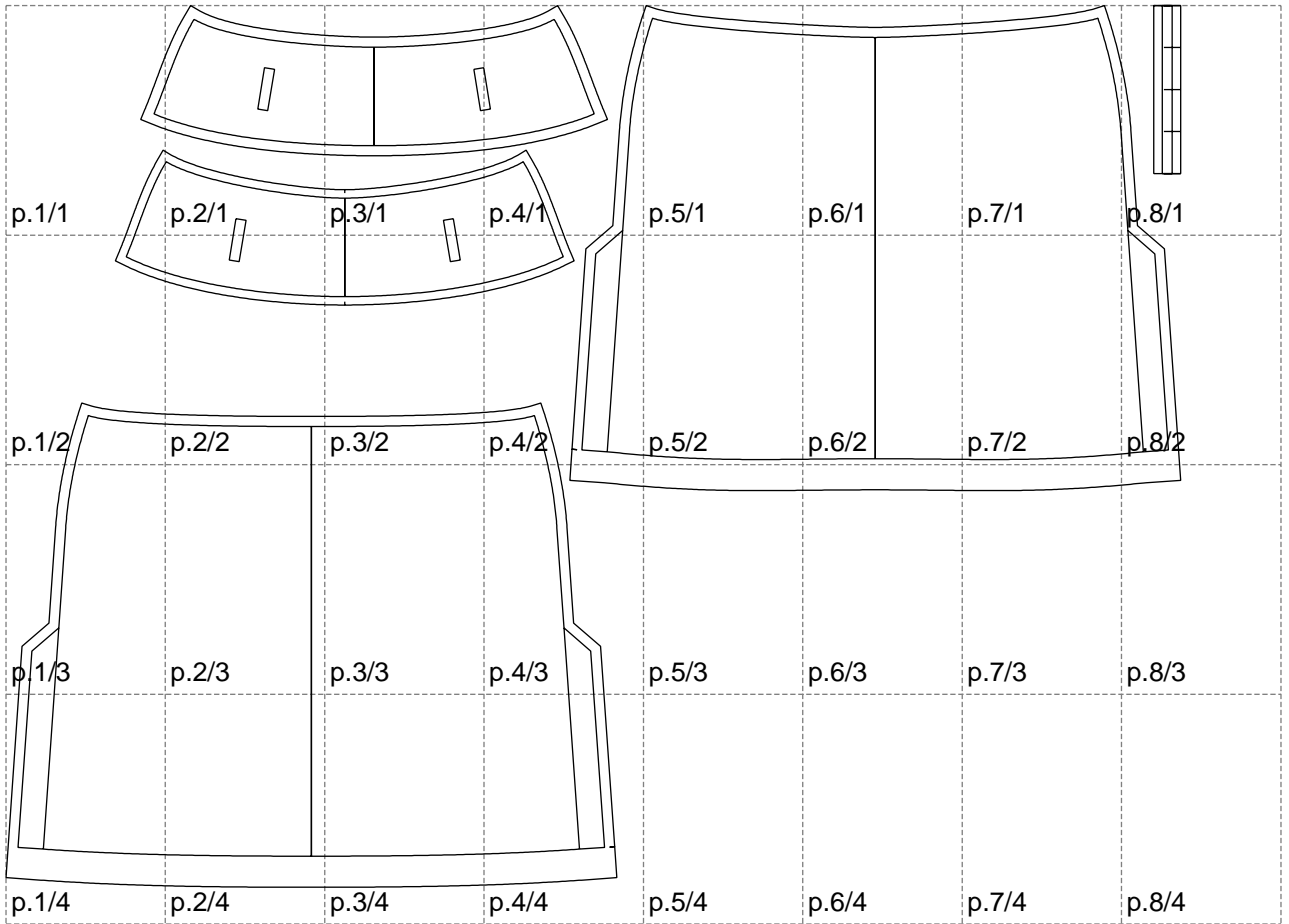

Not for print

Paper size: A4, size:1399.00 x1049.88 mm

# Example

size:1458.92 x1154.17 mm

Maneken =1 ver.0

rz\_1=170

rz\_16=104

rz\_17=88.9

rz\_18=84.4

rz\_19=112

rz\_20=109.3

---

. . . . .  
. . . . .  
. . . . .