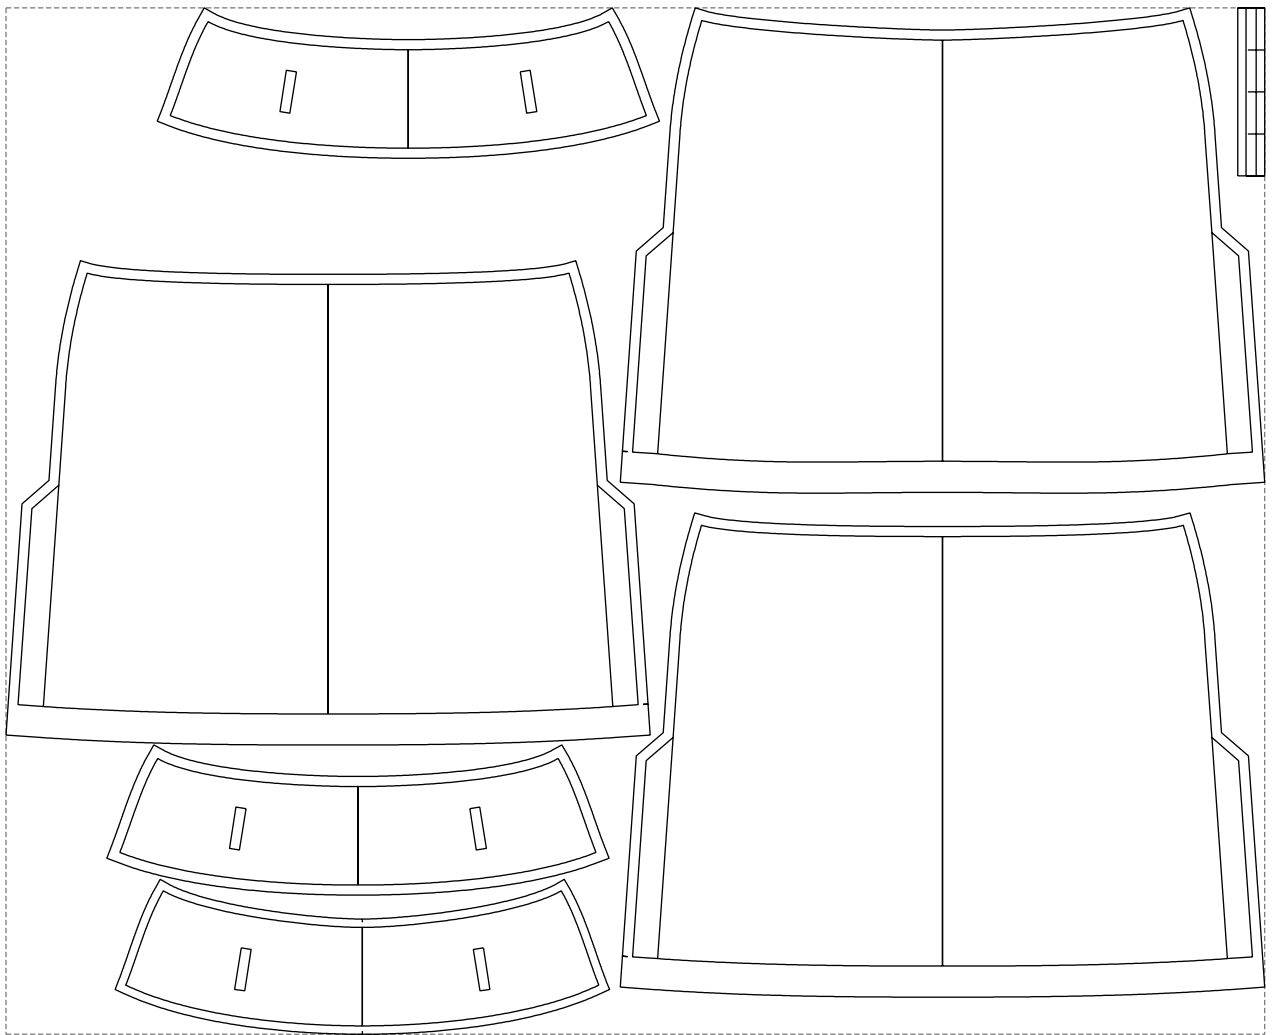

Not for print

Paper size: A4, size:1358.90 x1146.94 mm

# Example

size:1499.00 x1222.57 mm

Maneken =1 ver.0

rz\_1=170

rz\_16=112

rz\_17=96.2

rz\_18=94

rz\_19=120