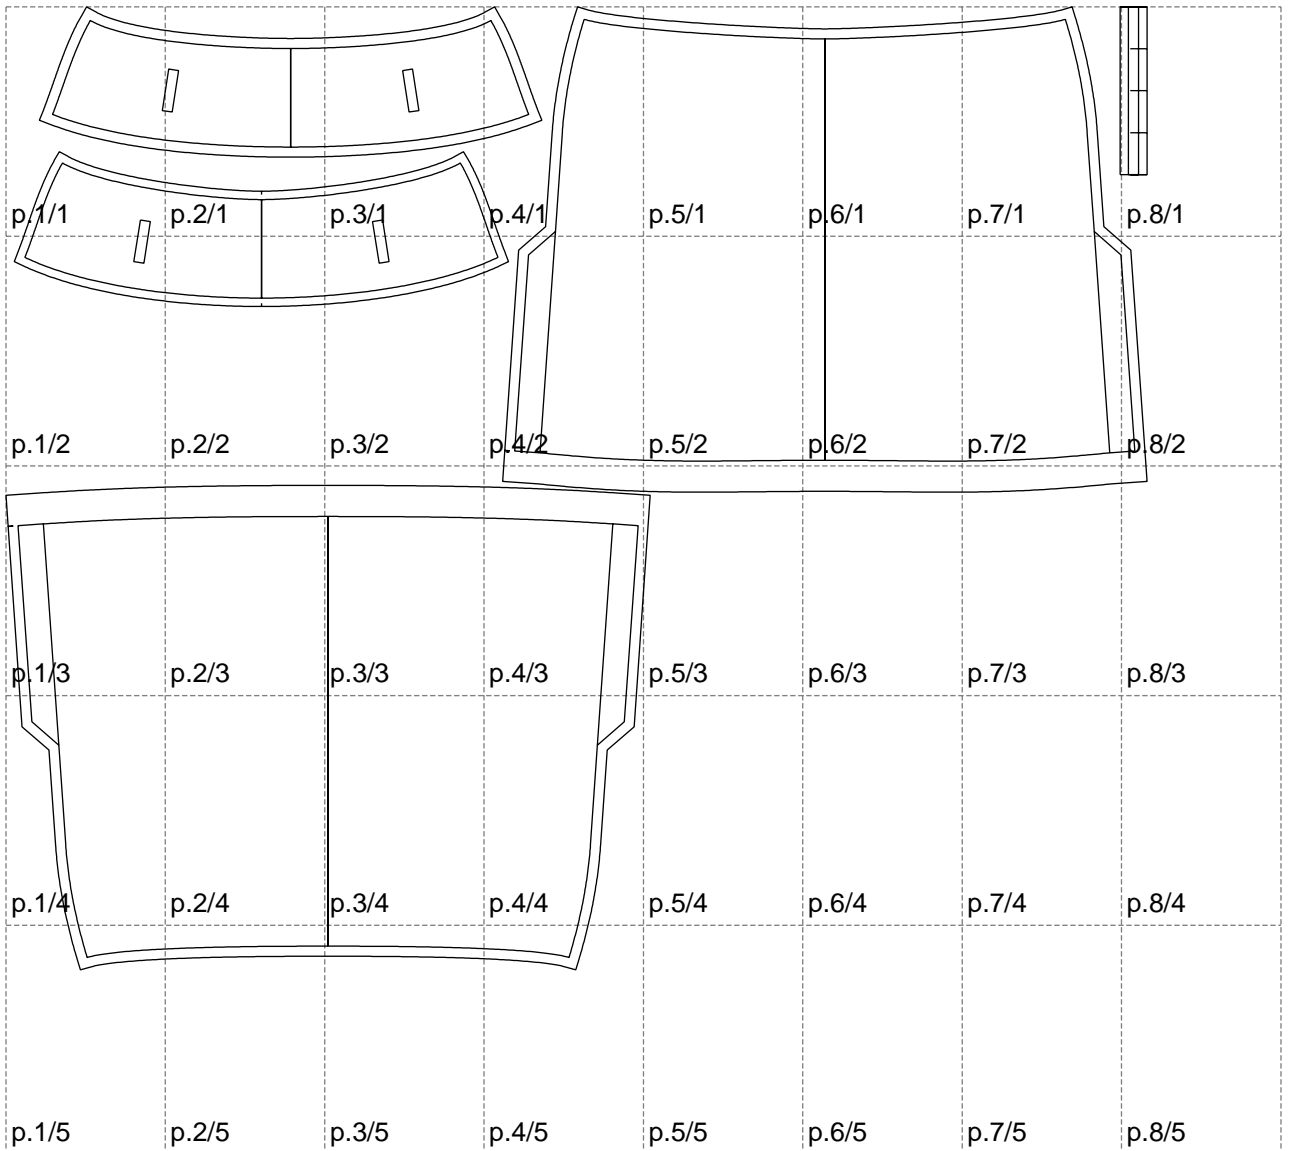

Not for print

Paper size: A4, size:1358.90 x1146.94 mm

# Example

size:1499.00 x1222.57 mm

Maneken =1 ver.0

rz\_1=170

rz\_16=112

rz\_17=96.2

rz\_18=94

rz\_19=120

rz\_20=117

---

. . . . .  
. . . . .  
. . . . .