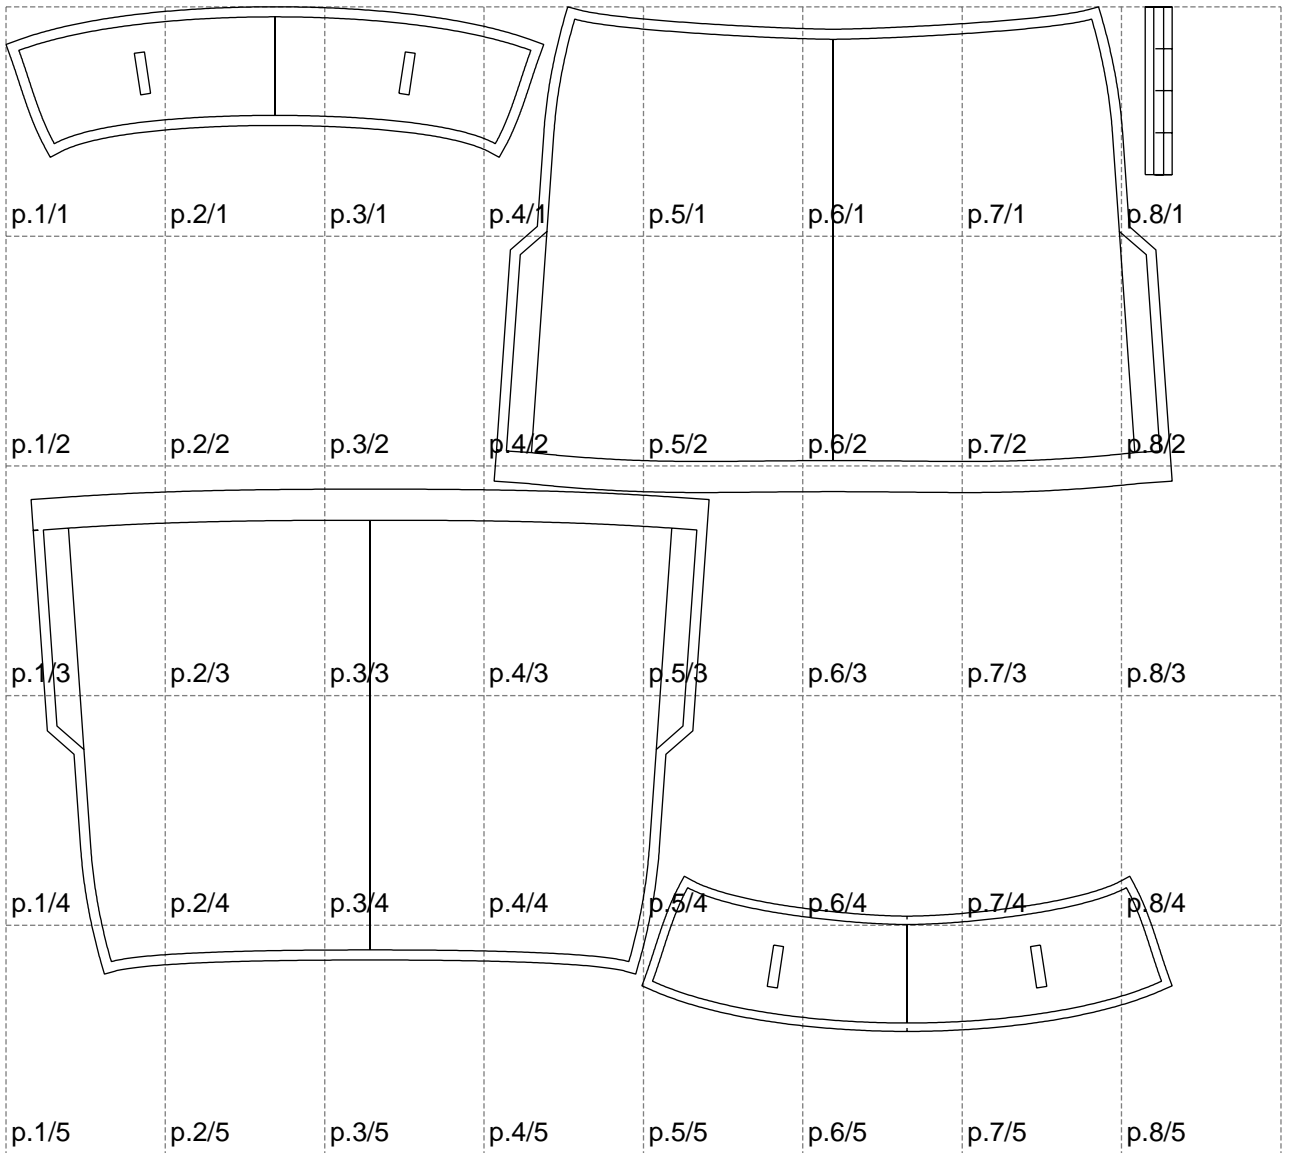

Not for print

Paper size: A4, size:1388.89 x1220.15 mm

# Example

size:1499.00 x1721.13 mm

Maneken =1 ver.0

rz\_1=170

rz\_16=120

rz\_17=104

rz\_18=103.6

rz\_19=128

rz\_20=125.1

---

. . . . .  
. . . . .  
. . . . .