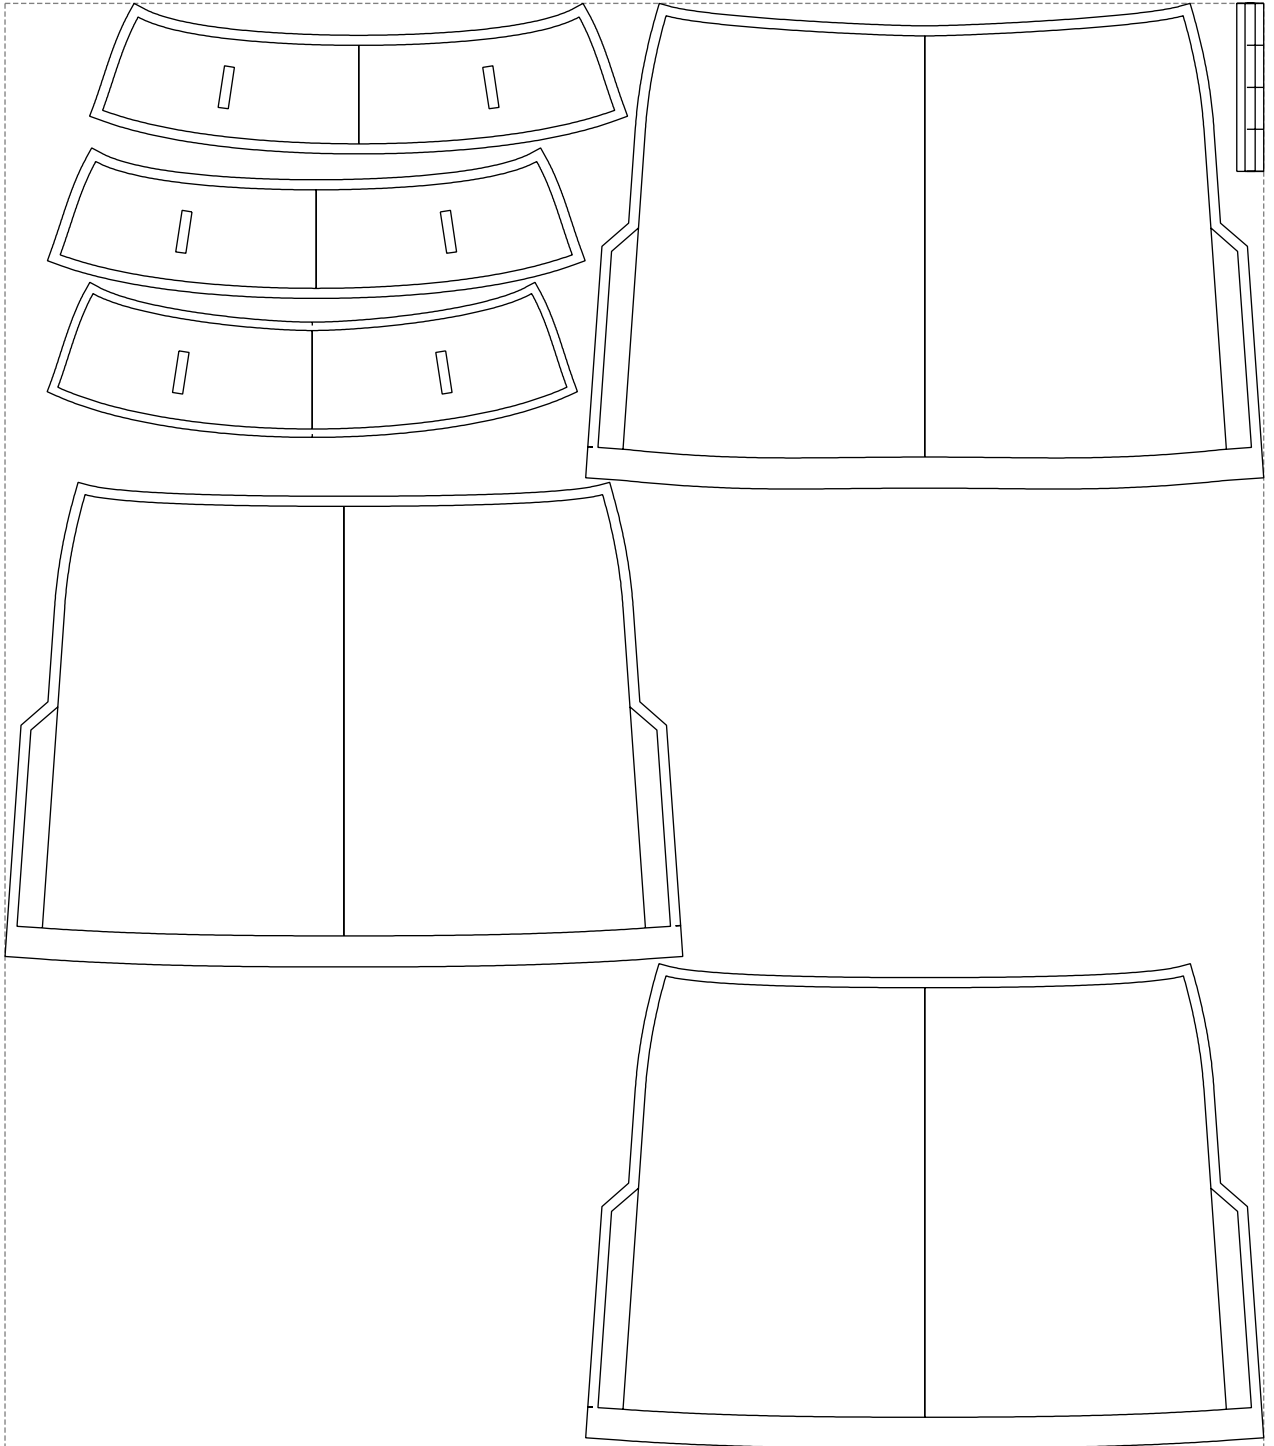

Not for print

Paper size: A4, size:1388.89 x1220.15 mm

# Example

size:1499.00 x1721.13 mm

Maneken =1 ver.0

rz\_1=170

rz\_16=120

rz\_17=104

rz\_18=103.6

rz\_19=128

rz\_20=125.1

---

. . . . .  
. . . . .  
. . . . .