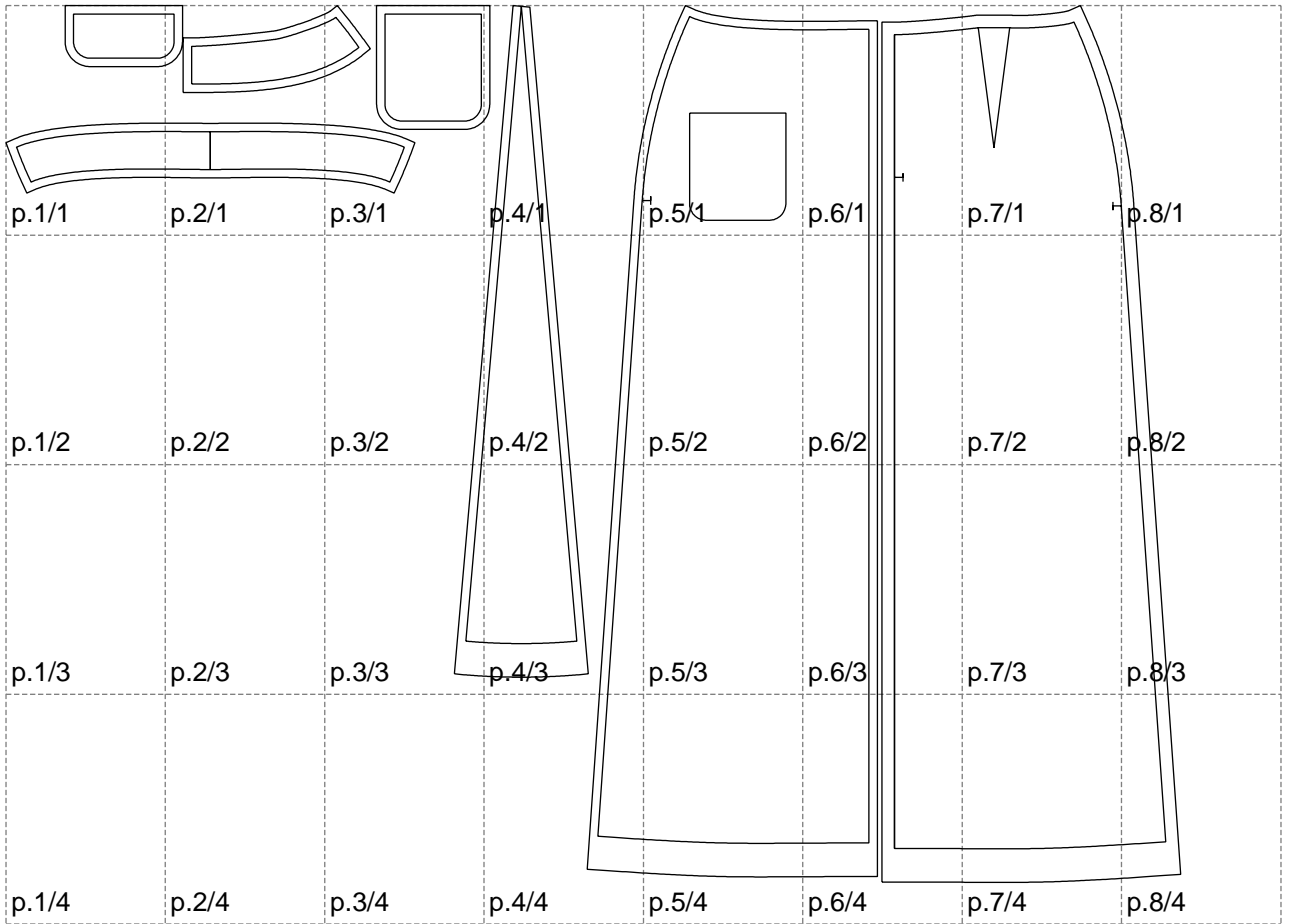

Not for print

Paper size: A4, size:1399.00 x1044.12 mm

# Example

size:1418.77 x1831.87 mm

Maneken =1 ver.0

rz\_1=170

rz\_16=96

rz\_17=82

rz\_18=76

rz\_19=104

rz\_20=101.8

---

. . . . .  
. . . . .  
. . . . .