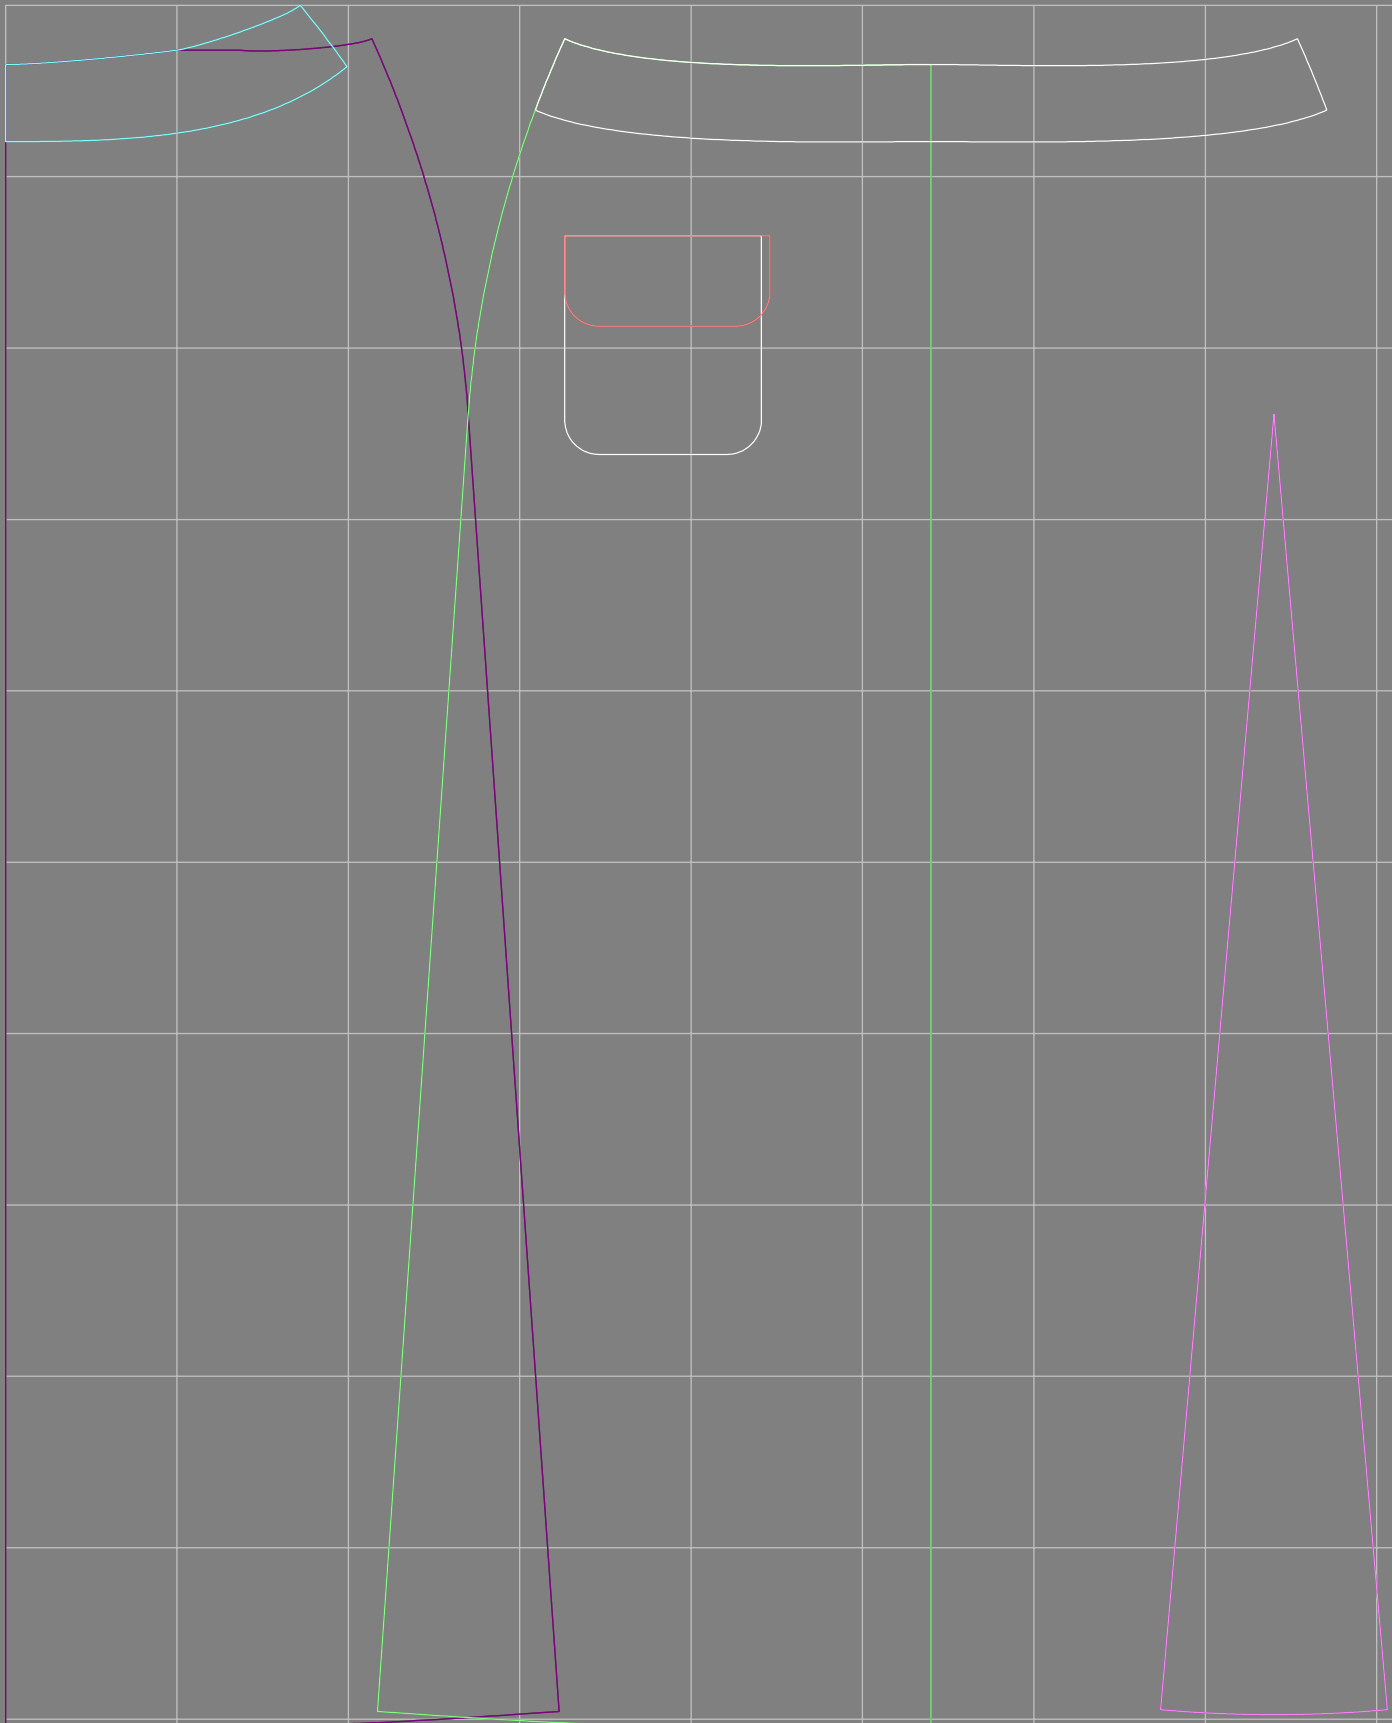

Not for print

Paper size: A4, size:1399.00 x1044.12 mm

# Example

size:1418.77 x1831.87 mm

Maneken =1 ver.0

rz\_1=170

rz\_16=96

rz\_17=82

rz\_18=76

rz\_19=104

rz\_20=101.8

---

. . . . .  
. . . . .  
. . . . .