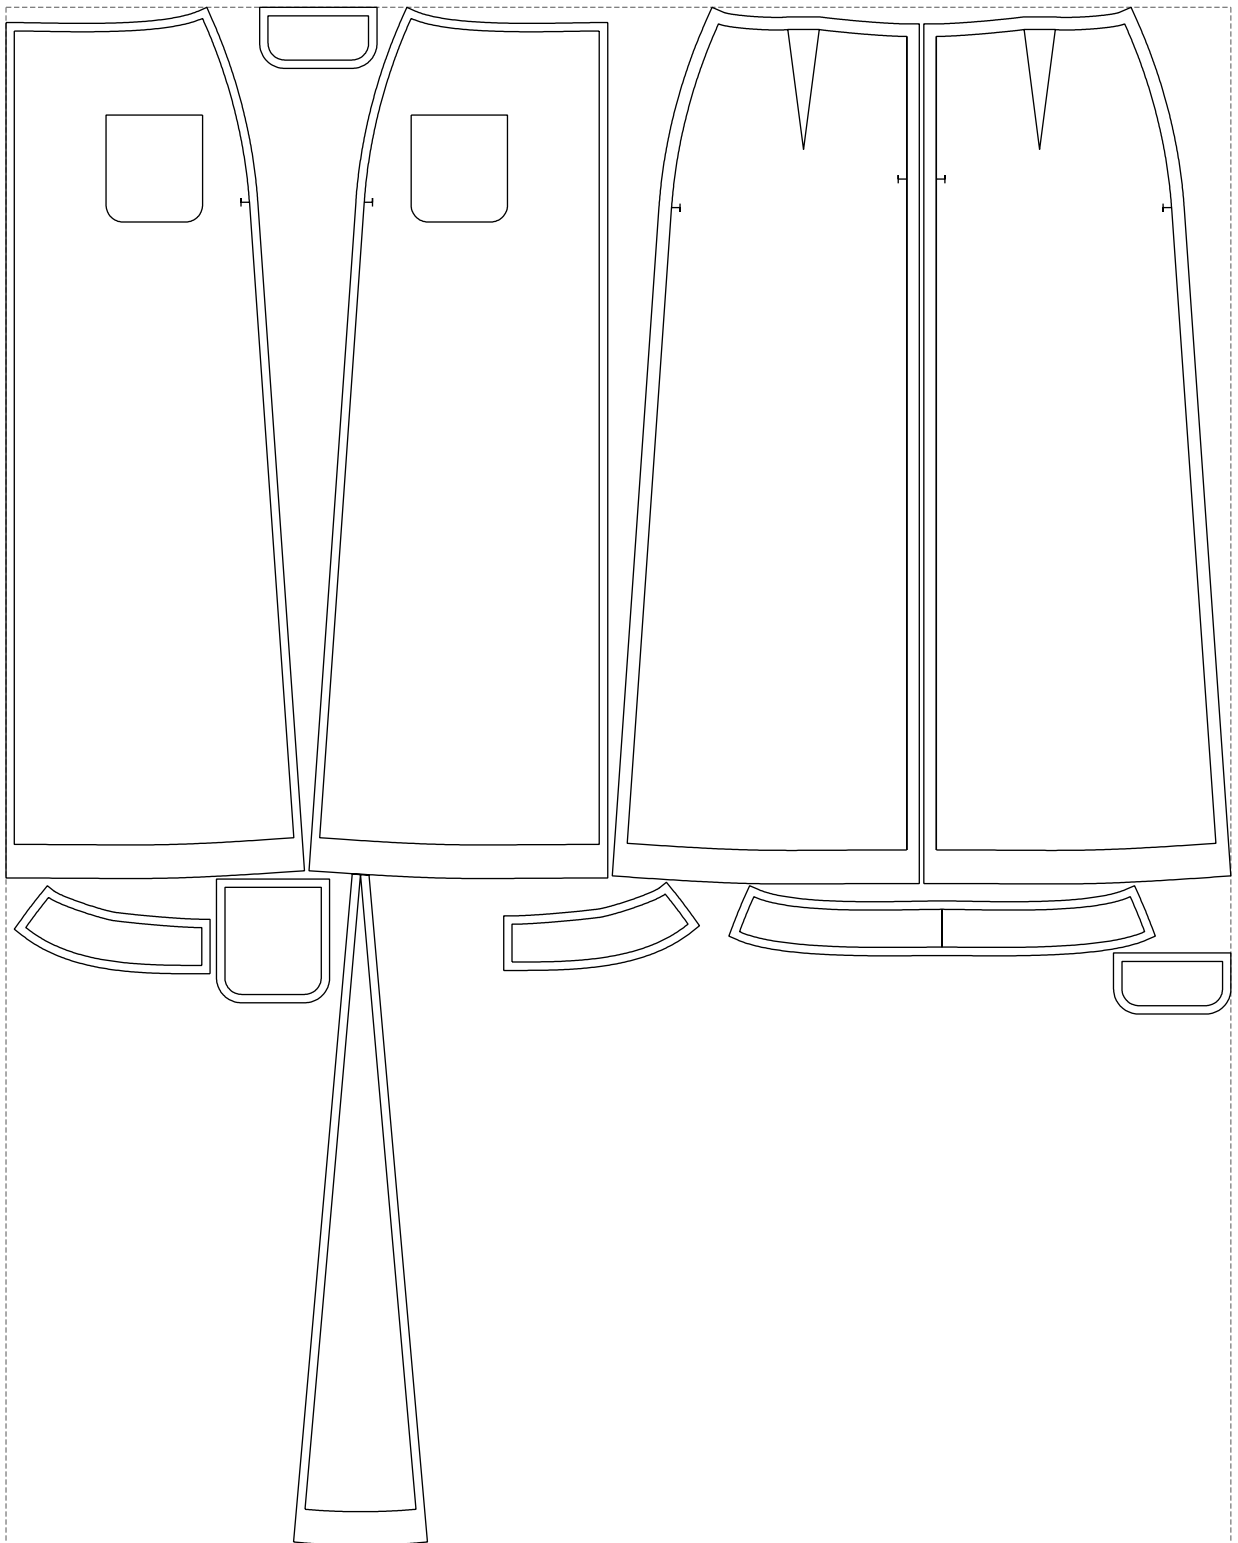

Not for print

Paper size: A4, size:1368.96 x1044.20 mm

Example

size:1458.88 x1831.94 mm

Maneken =1 ver.0

rz_1=170

rz_16=100

rz_17=85.4

rz_18=80.2

rz_19=108

rz_20=105.4

.
.
.