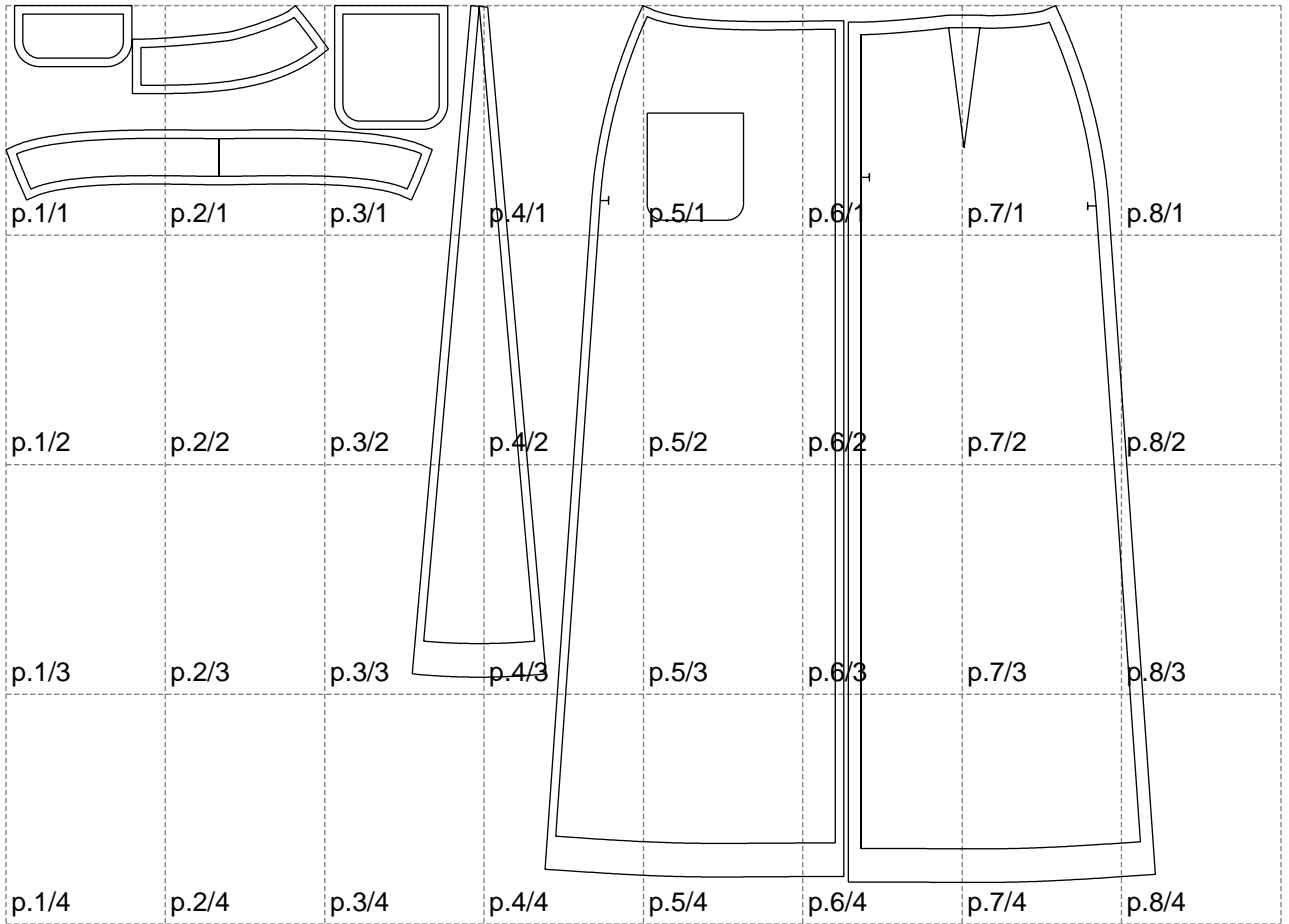

Not for print

Paper size: A4, size:1368.96 x1044.20 mm

Example

size:1458.88 x1831.94 mm

Maneken =1 ver.0

rz_1=170

rz_16=100

rz_17=85.4

rz_18=80.2

rz_19=108

rz_20=105.4

.
.
.