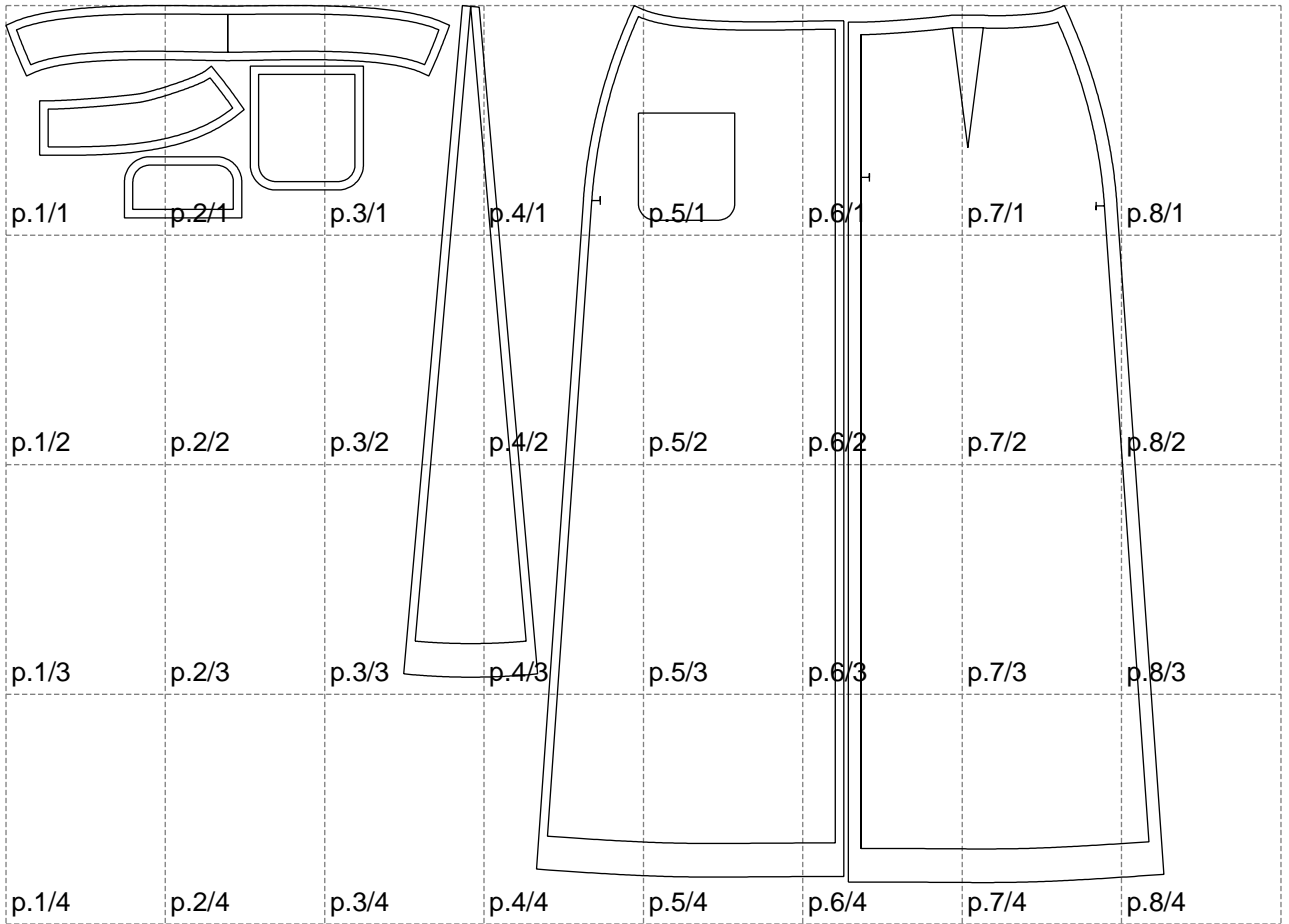

Not for print

Paper size: A4, size:1378.99 x1044.28 mm

# Example

size:1499.00 x1833.35 mm

Maneken =1 ver.0

rz\_1=170

rz\_16=104

rz\_17=88.9

rz\_18=84.4

rz\_19=112

rz\_20=109.3

---

. . . . .  
. . . . .  
. . . . .