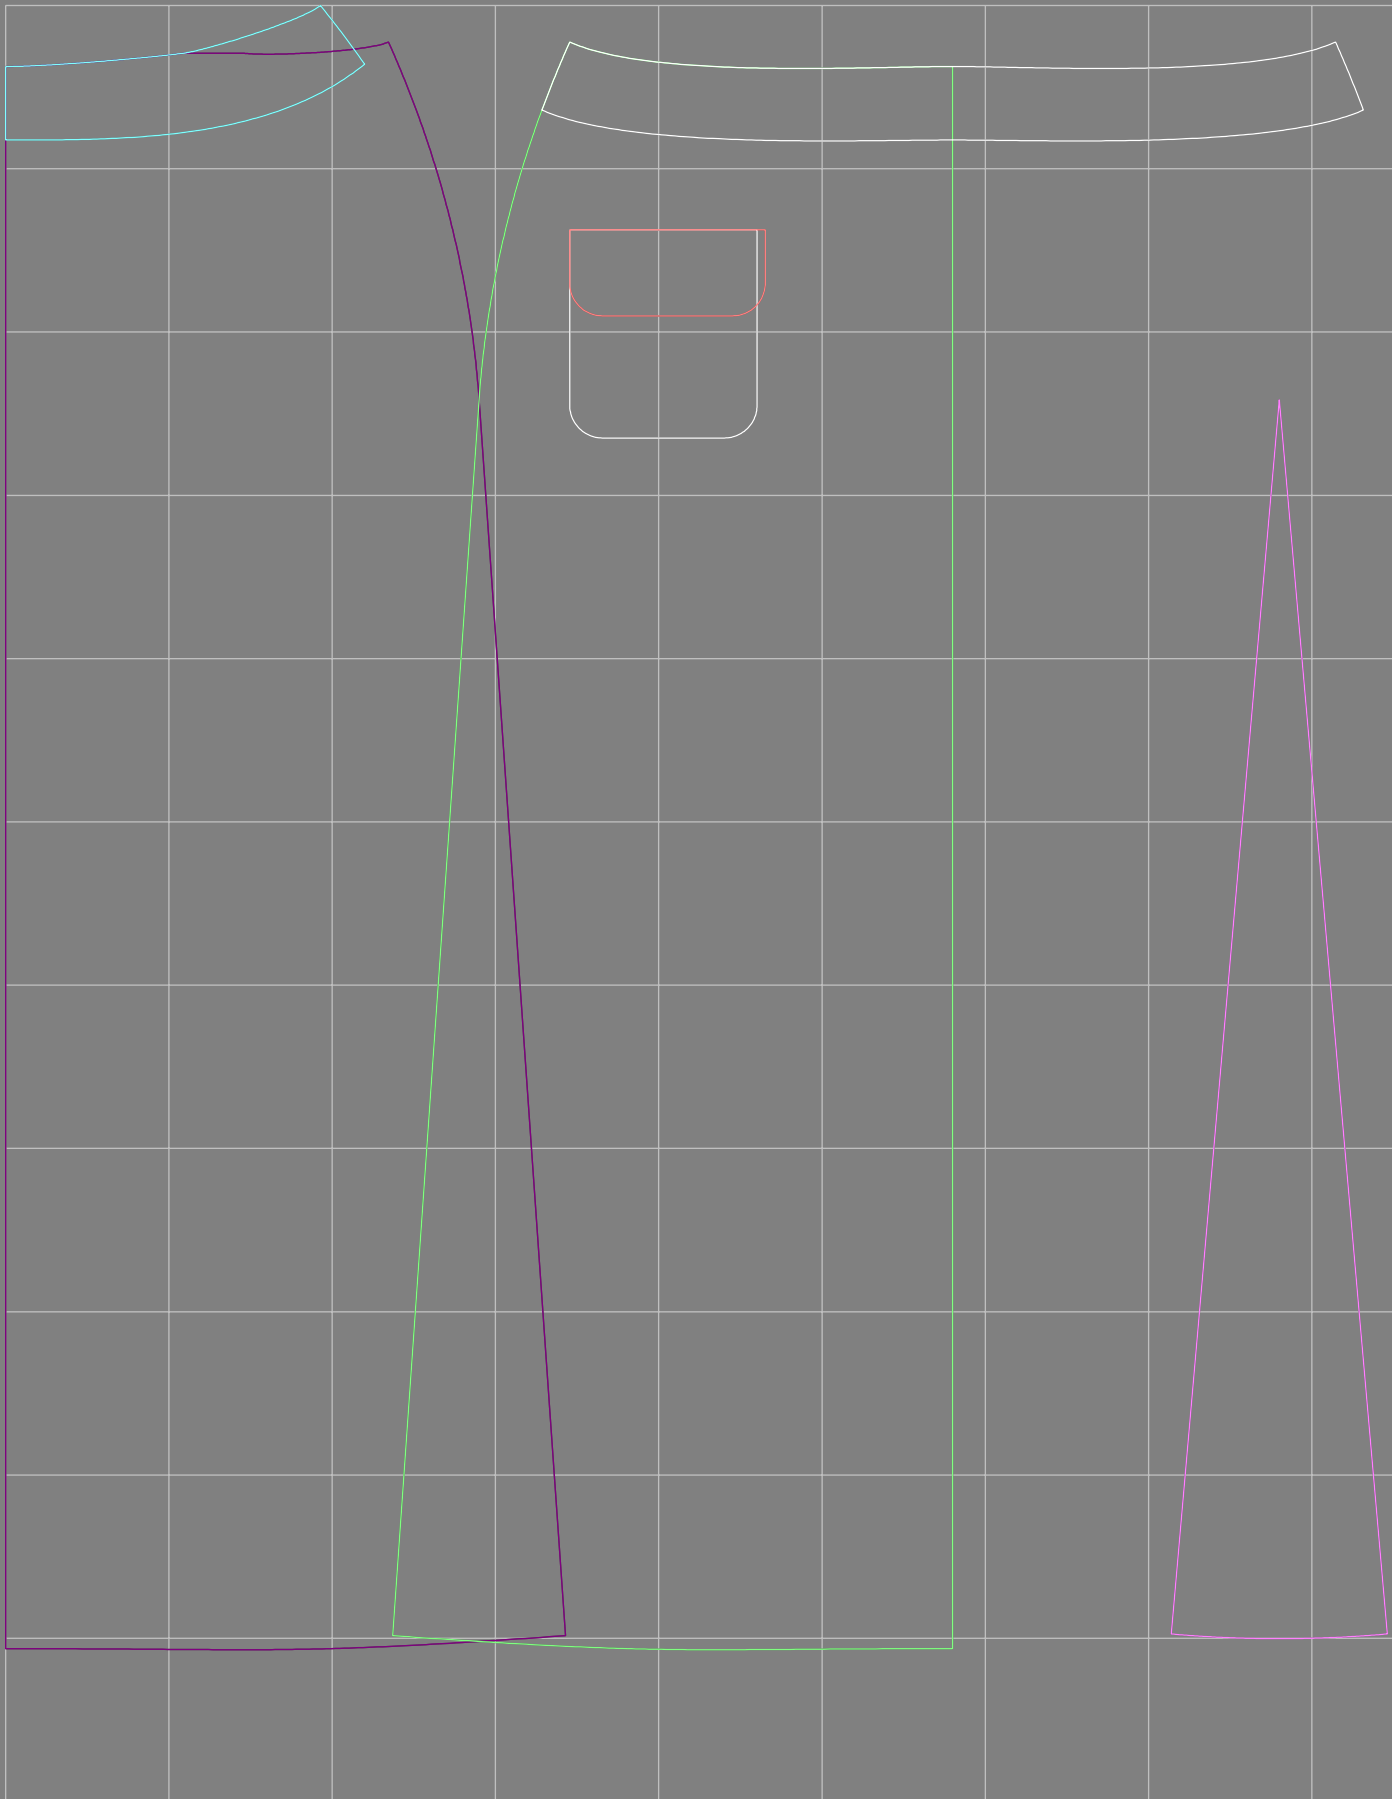

Not for print

Paper size: A4, size:1378.99 x1044.28 mm

# Example

size:1499.00 x1833.35 mm

Maneken =1 ver.0

rz\_1=170

rz\_16=104

rz\_17=88.9

rz\_18=84.4

rz\_19=112

rz\_20=109.3

---

. . . . .  
. . . . .  
. . . . .