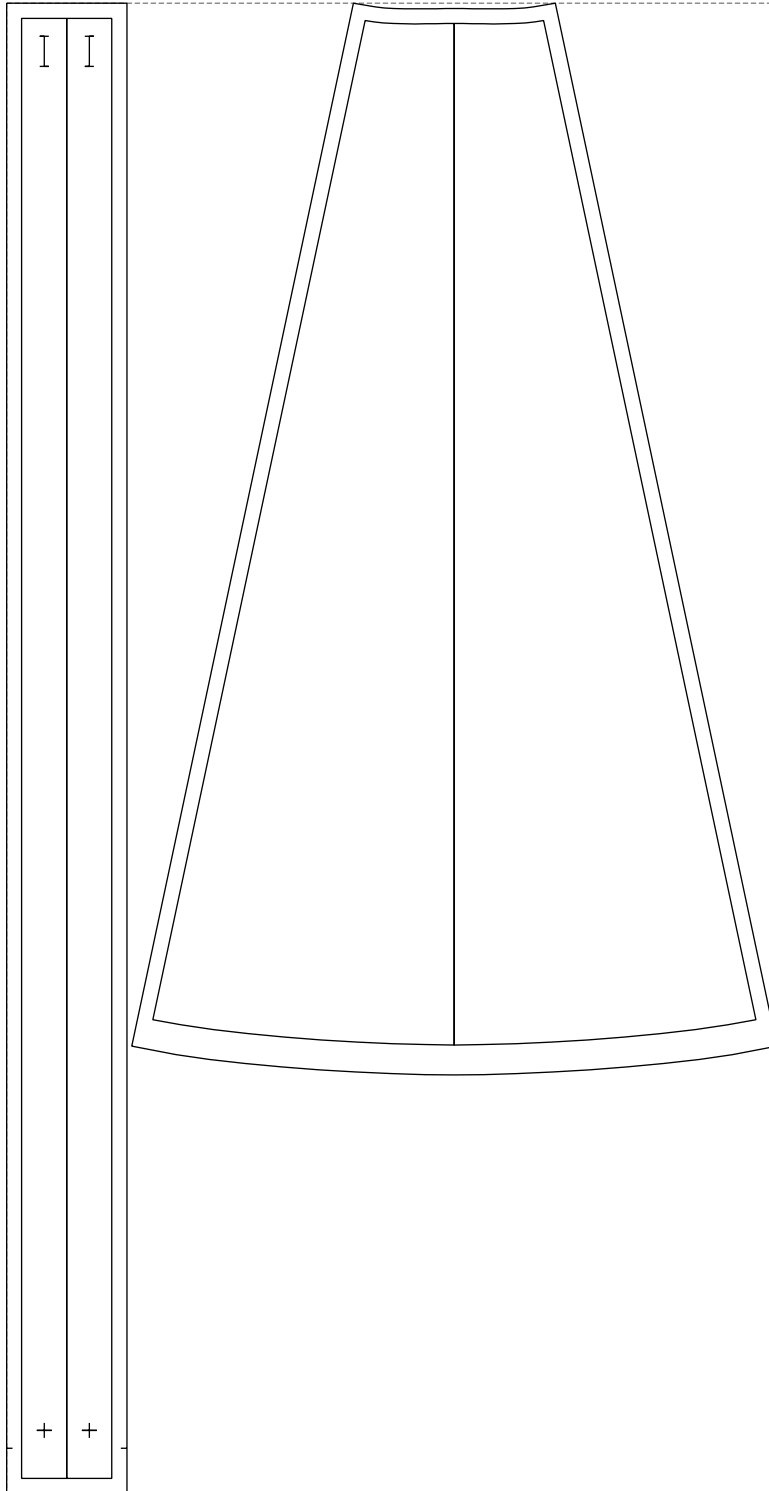

Not for print

Paper size: A4, size:512.95 x992.03 mm

# Example

size:512.74 x992.03 mm

Maneken =1 ver.0

rz\_1=170

rz\_16=112

rz\_17=96.2

rz\_18=94

rz\_19=120