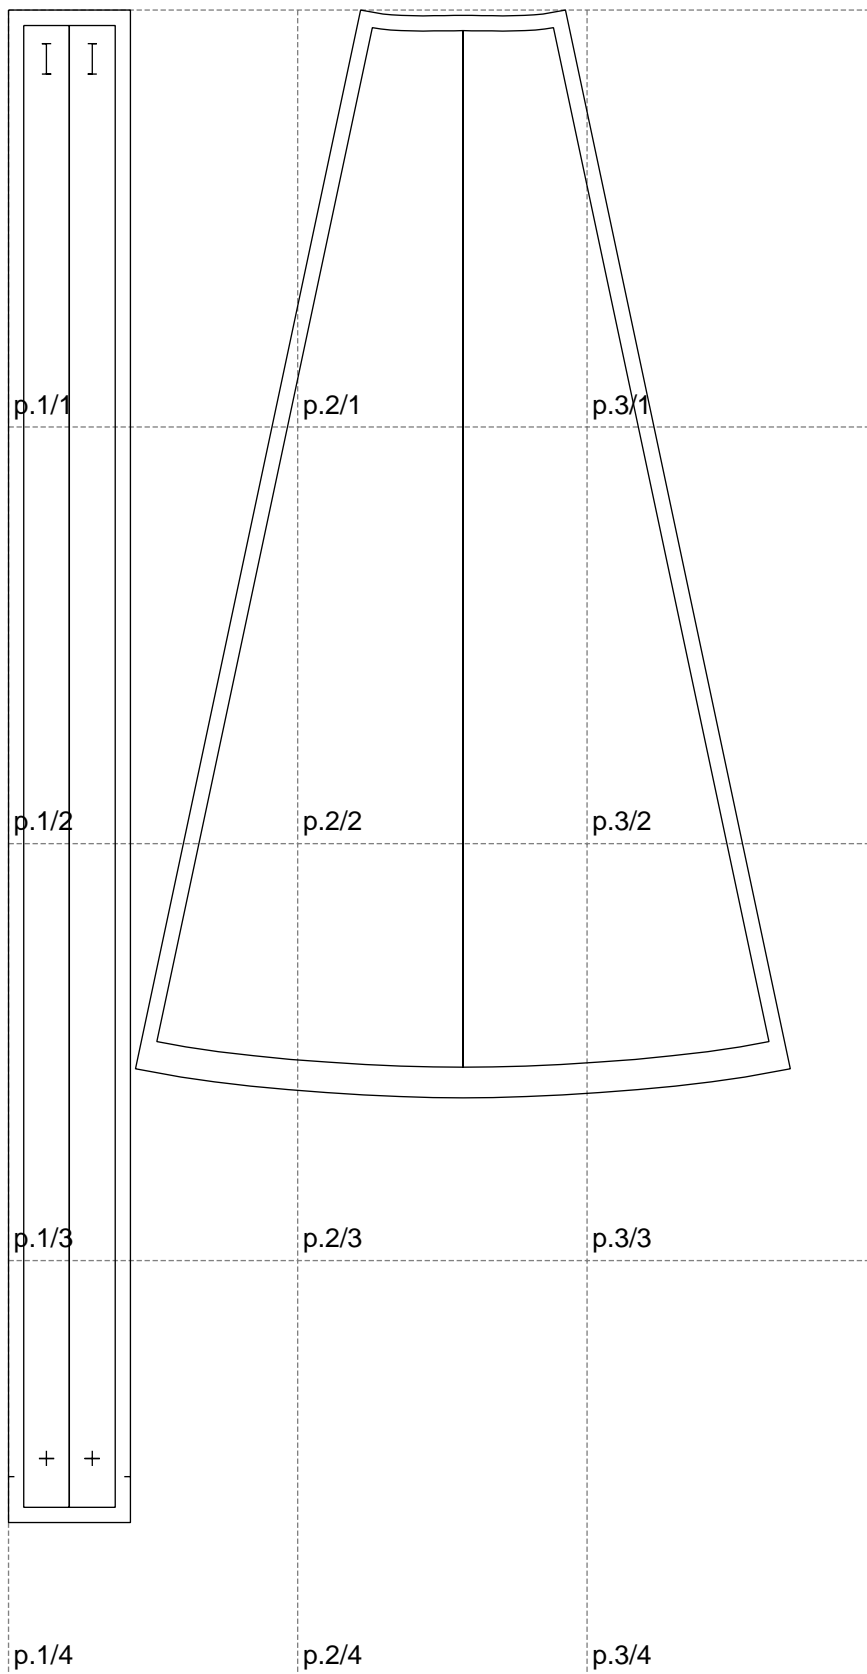

Not for print

Paper size: A4, size:512.95 x992.03 mm

# Example

size:512.74 x992.03 mm

Maneken =1 ver.0

rz\_1=170

rz\_16=112

rz\_17=96.2

rz\_18=94

rz\_19=120

rz\_20=117

---

. . . . .  
. . . . .  
. . . . .