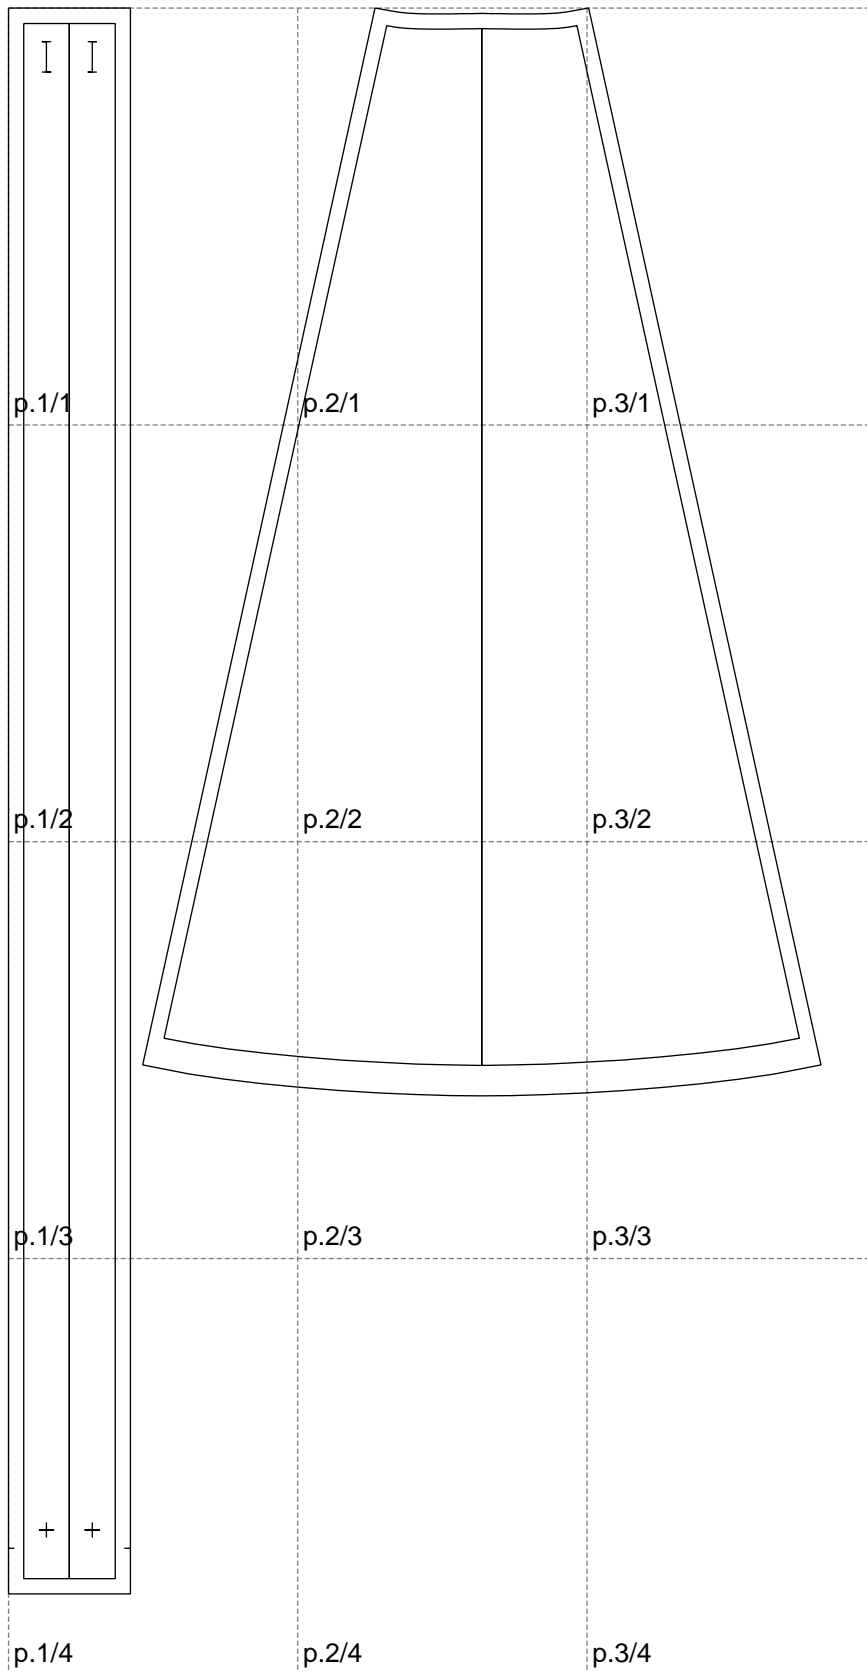

Not for print

Paper size: A4, size:533.09 x1040.21 mm

Example

size:532.87 x1040.21 mm

Maneken =1 ver.0

rz_1=170

rz_16=116

rz_17=100

rz_18=98.8

rz_19=124

rz_20=121

.
.
.