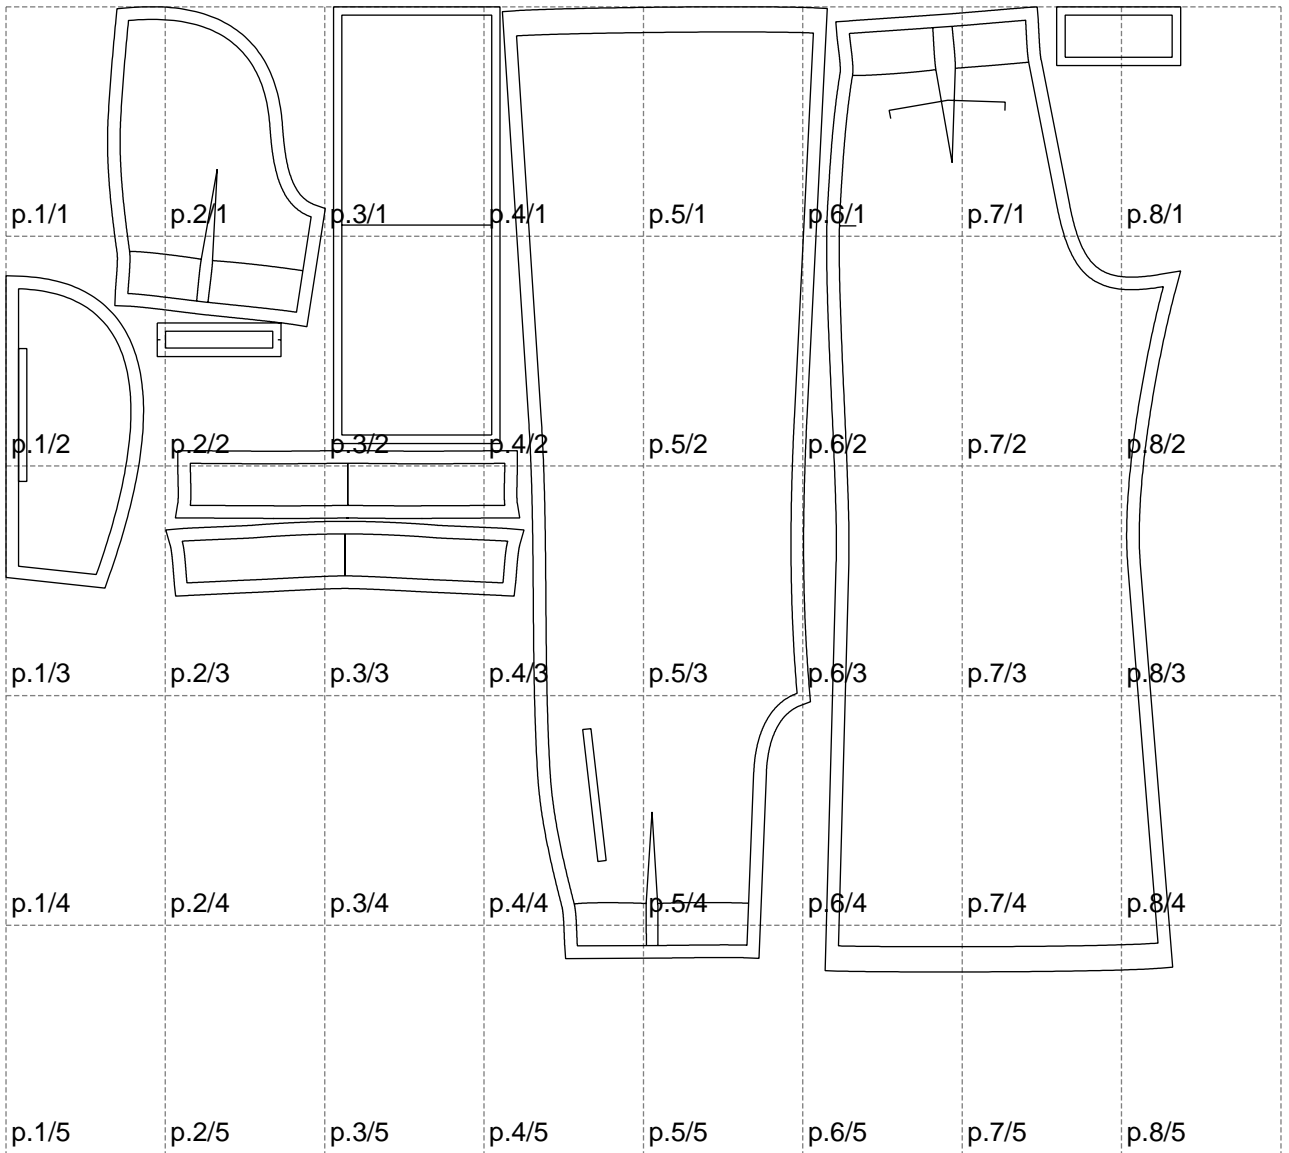

Not for print

Paper size: A4, size:1399.00 x1149.32 mm

# Example

size:398.44 x520.00 mm

Maneken =1 ver.0

rz\_1=170

rz\_16=88

rz\_17=75.6

rz\_18=67.6

rz\_19=96

rz\_20=94.6

---

. . . . .  
. . . . .  
. . . . .