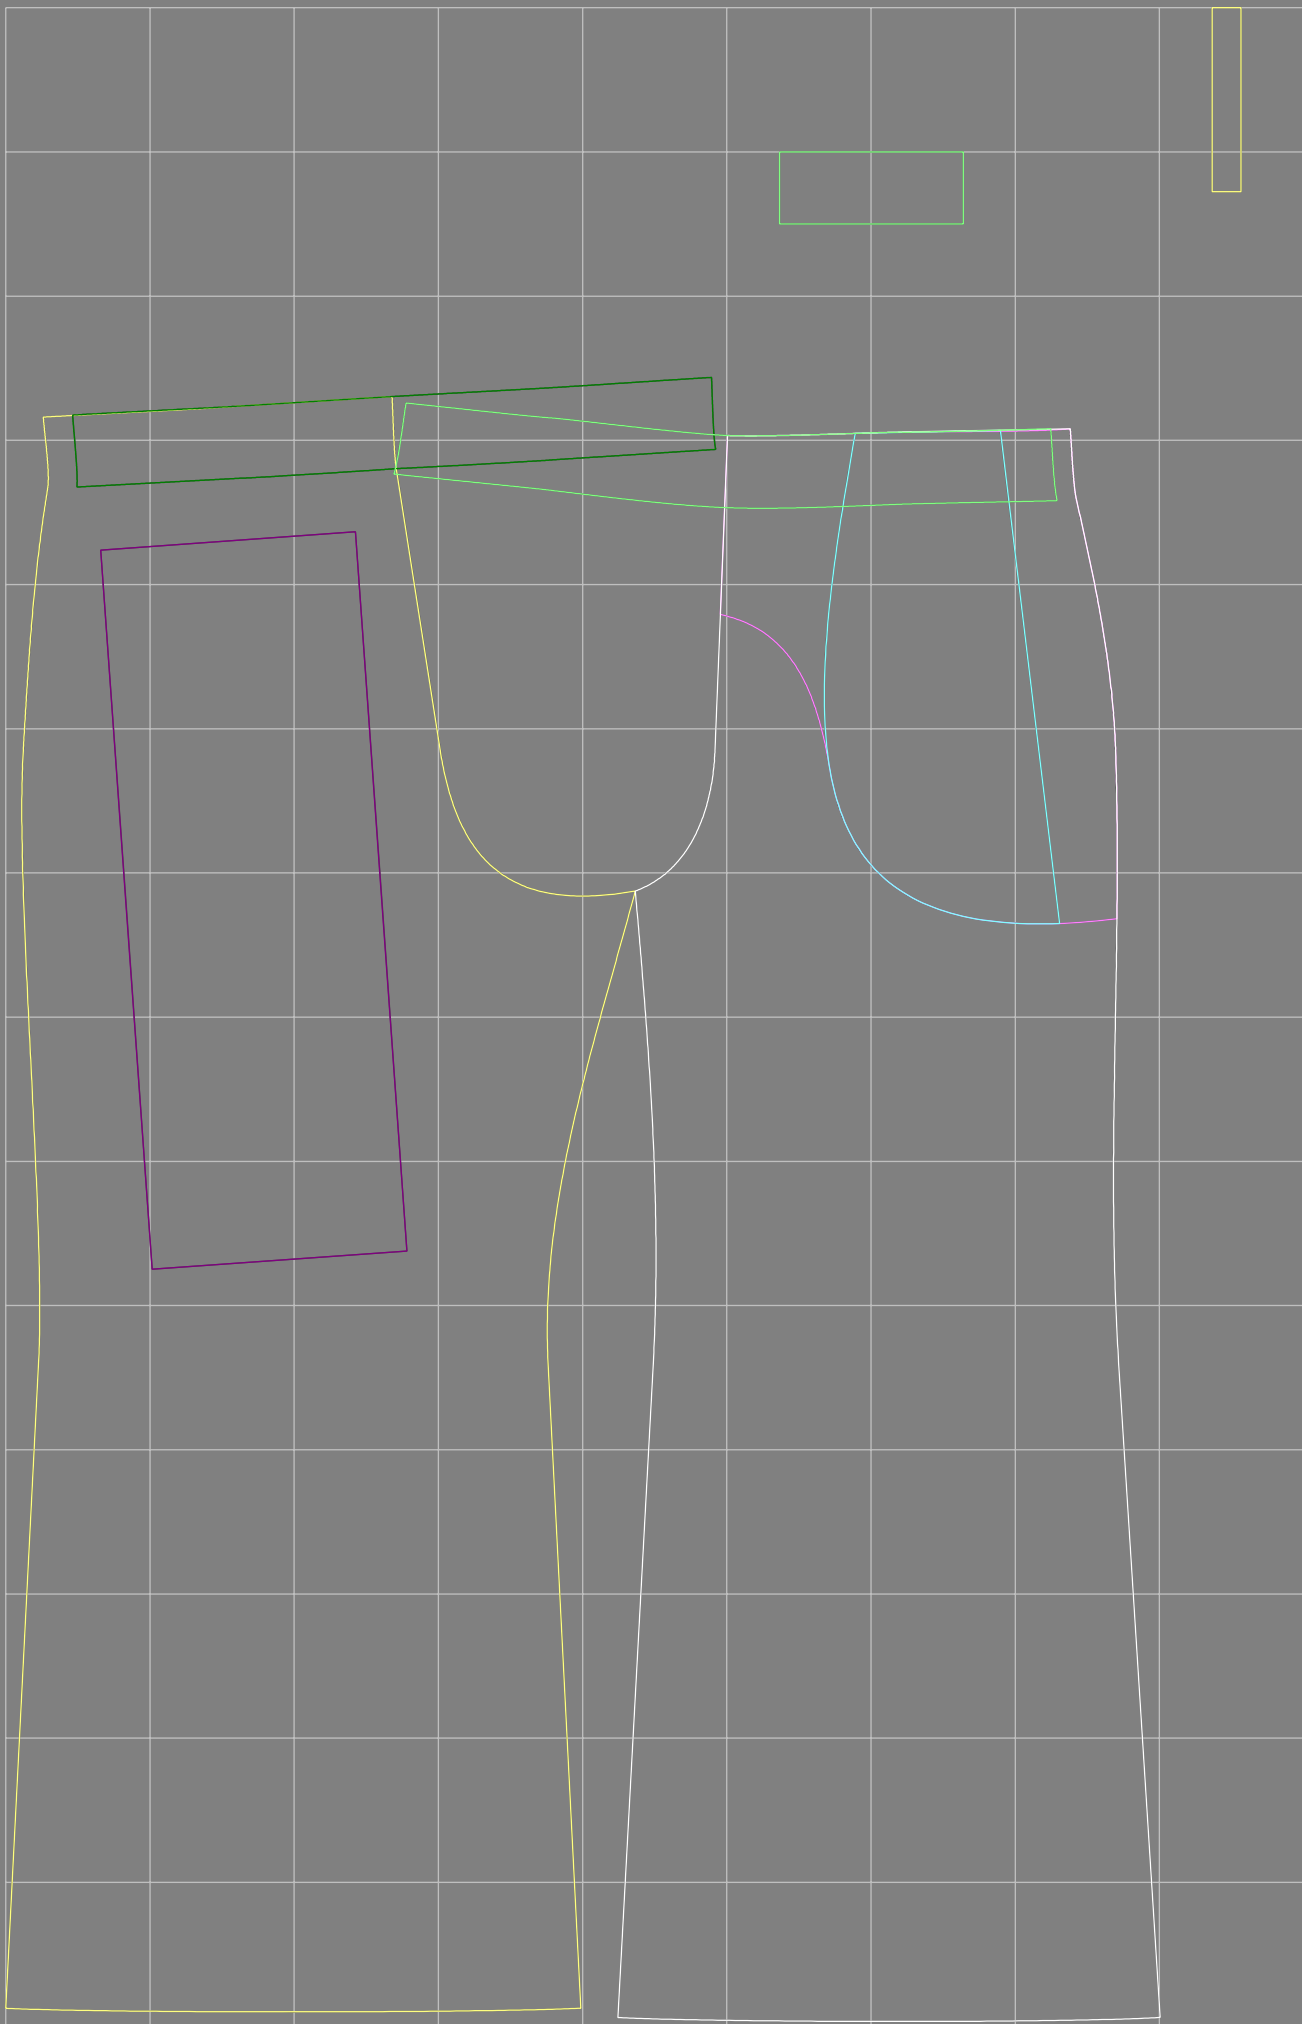

Not for print

Paper size: A4, size:1399.00 x1166.06 mm

# Example

size:397.38 x520.00 mm

Maneken =1 ver.0

rz\_1=170

rz\_16=100

rz\_17=85.4

rz\_18=80.2

rz\_19=108

rz\_20=105.4

---

. . . . .  
. . . . .  
. . . . .