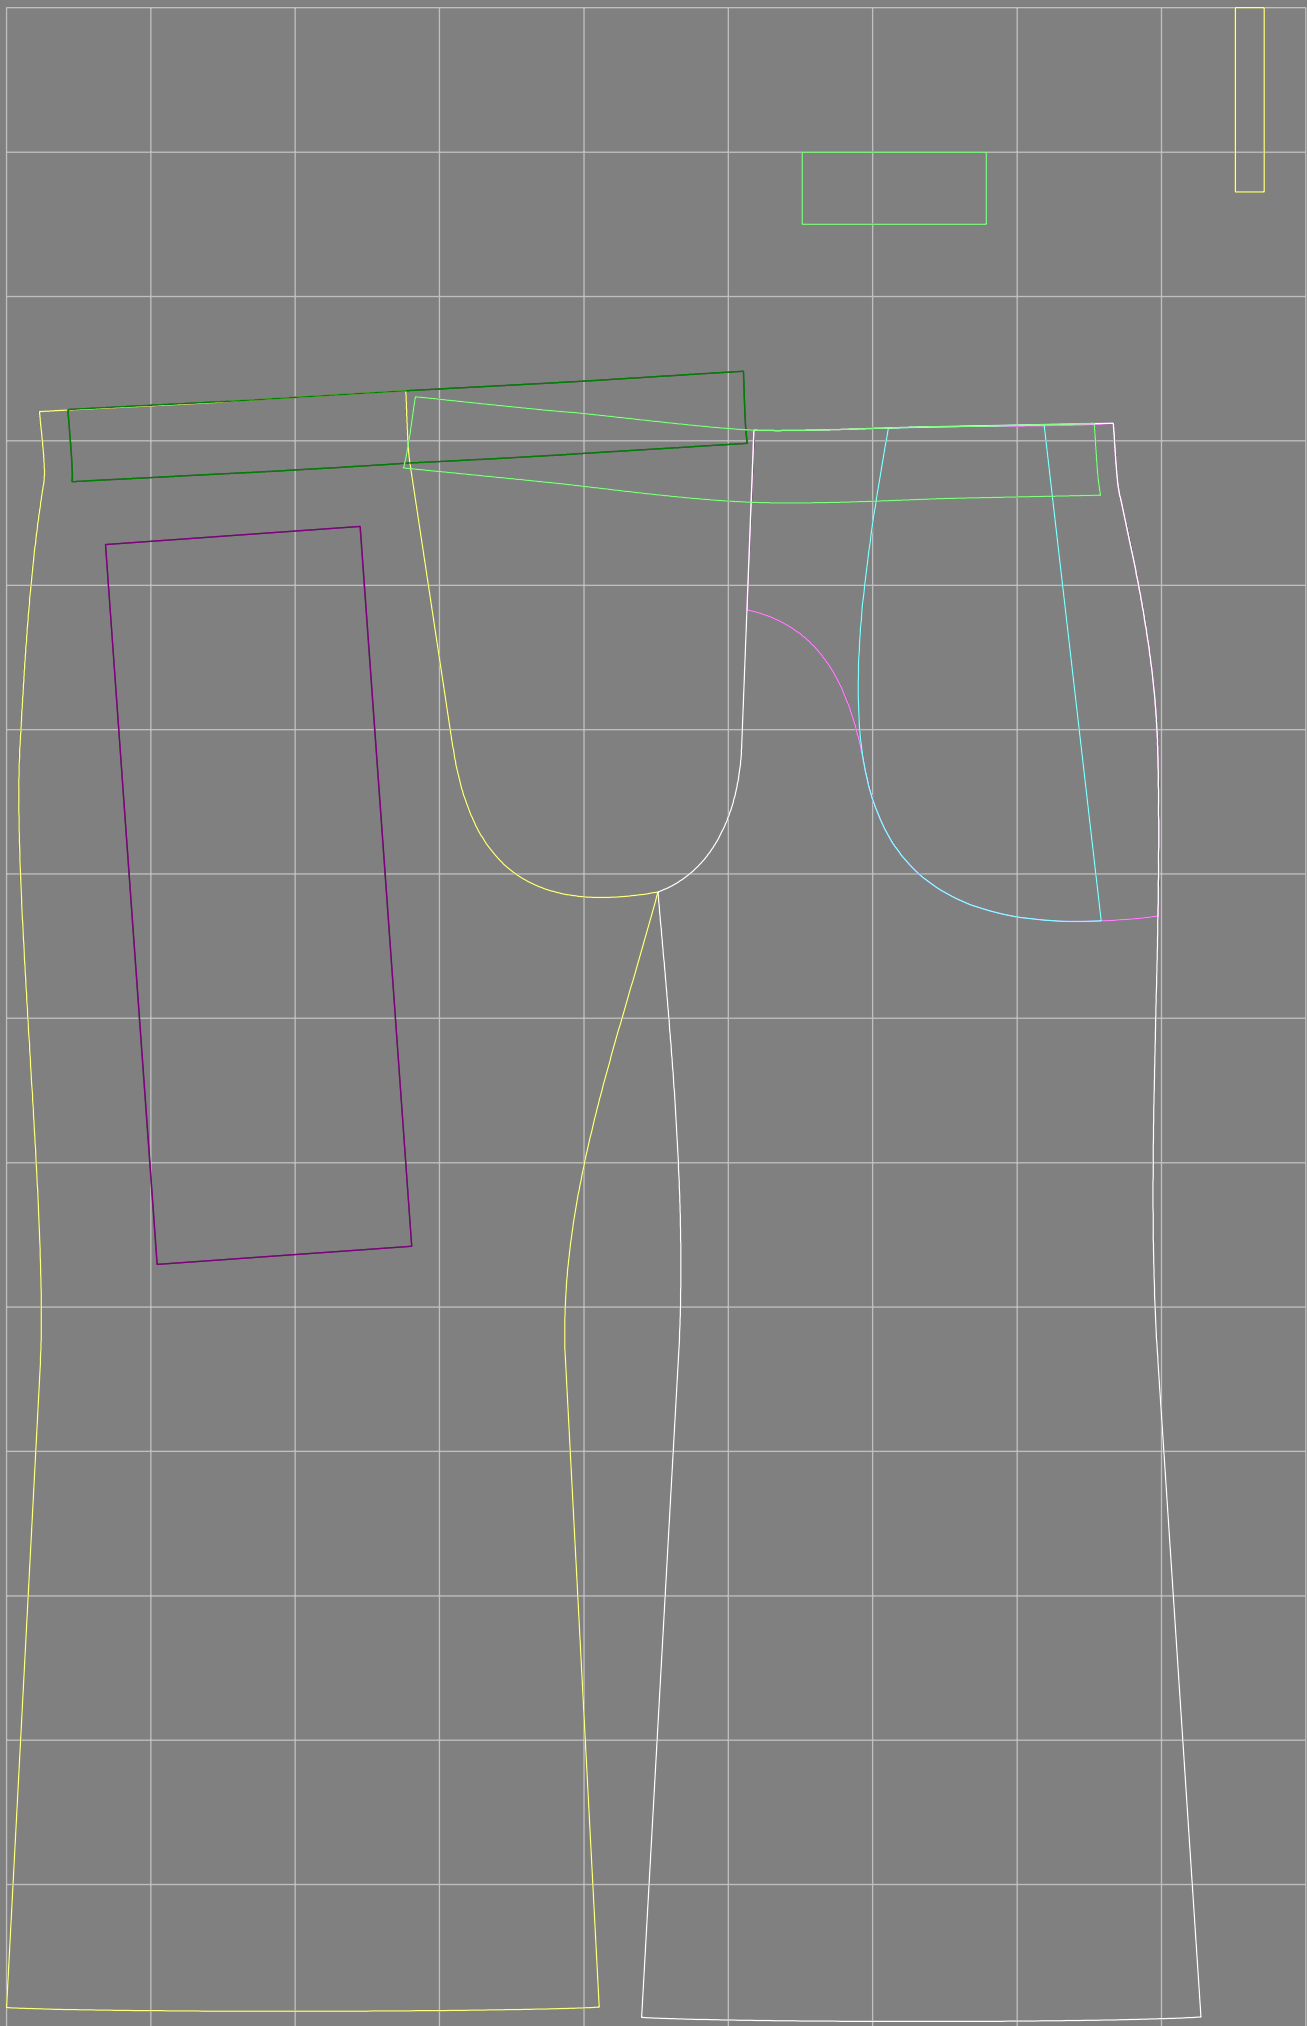

Not for print

Paper size: A4, size:1399.00 x1168.31 mm

# Example

size:397.16 x520.00 mm

Maneken =1 ver.0

rz\_1=170

rz\_16=104

rz\_17=88.9

rz\_18=84.4

rz\_19=112

rz\_20=109.3

---

. . . . .  
. . . . .  
. . . . .