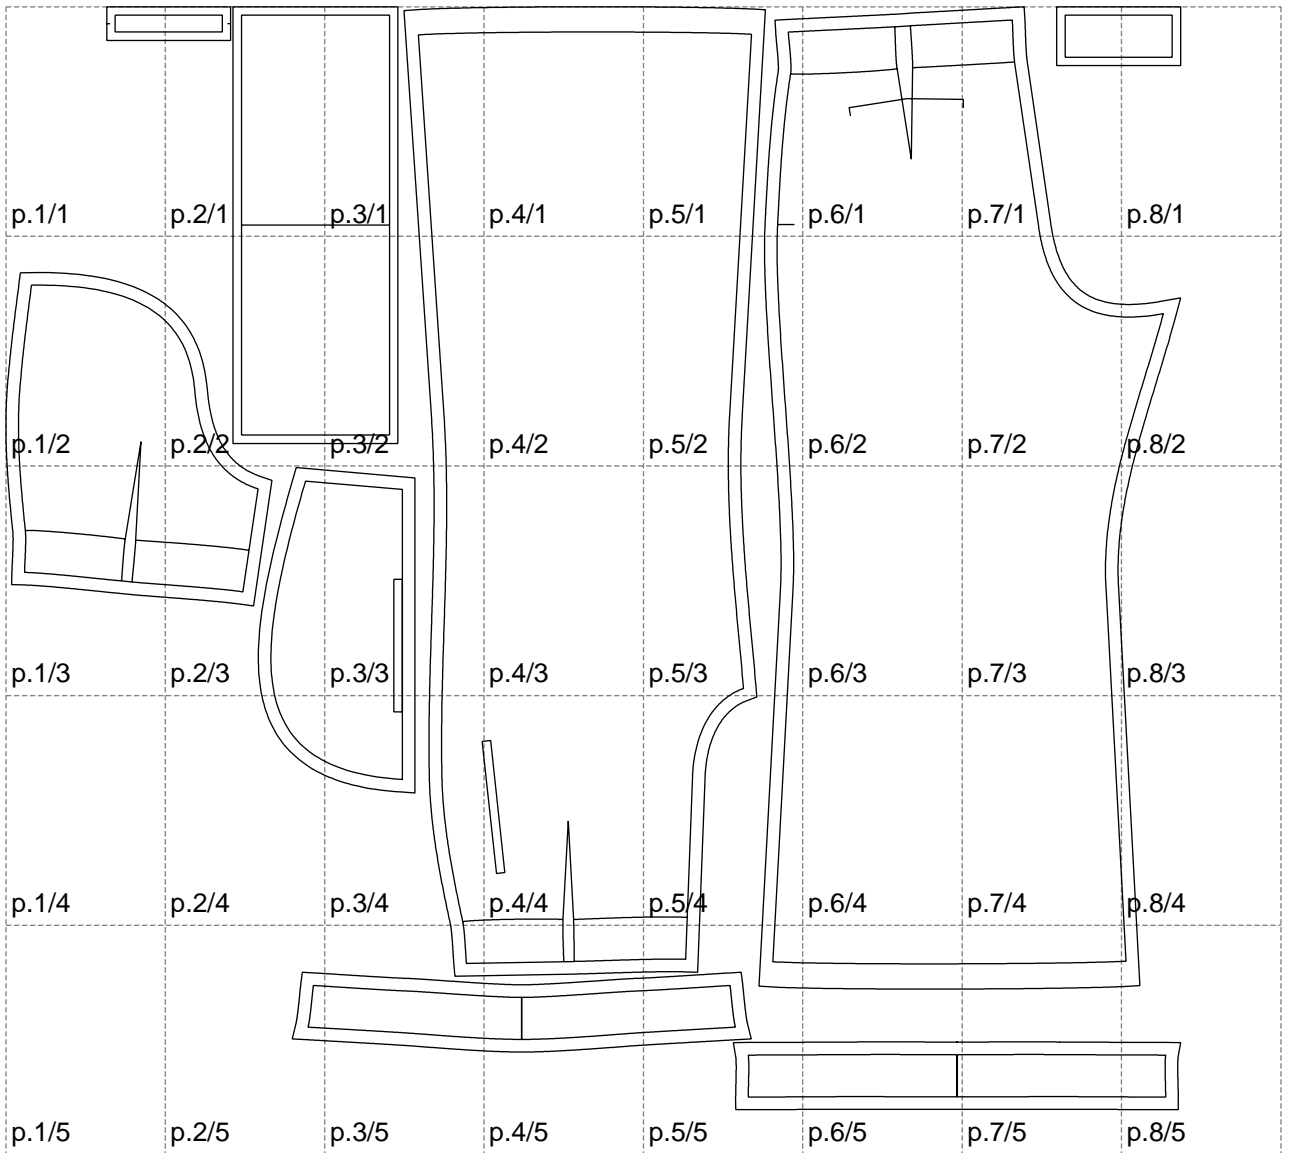

Not for print

Paper size: A4, size:1399.00 x1313.34 mm

Example

size:396.73 x520.00 mm

Maneken =1 ver.0

rz_1=170

rz_16=108

rz_17=92.5

rz_18=89.2

rz_19=116

rz_20=113

.
.
.