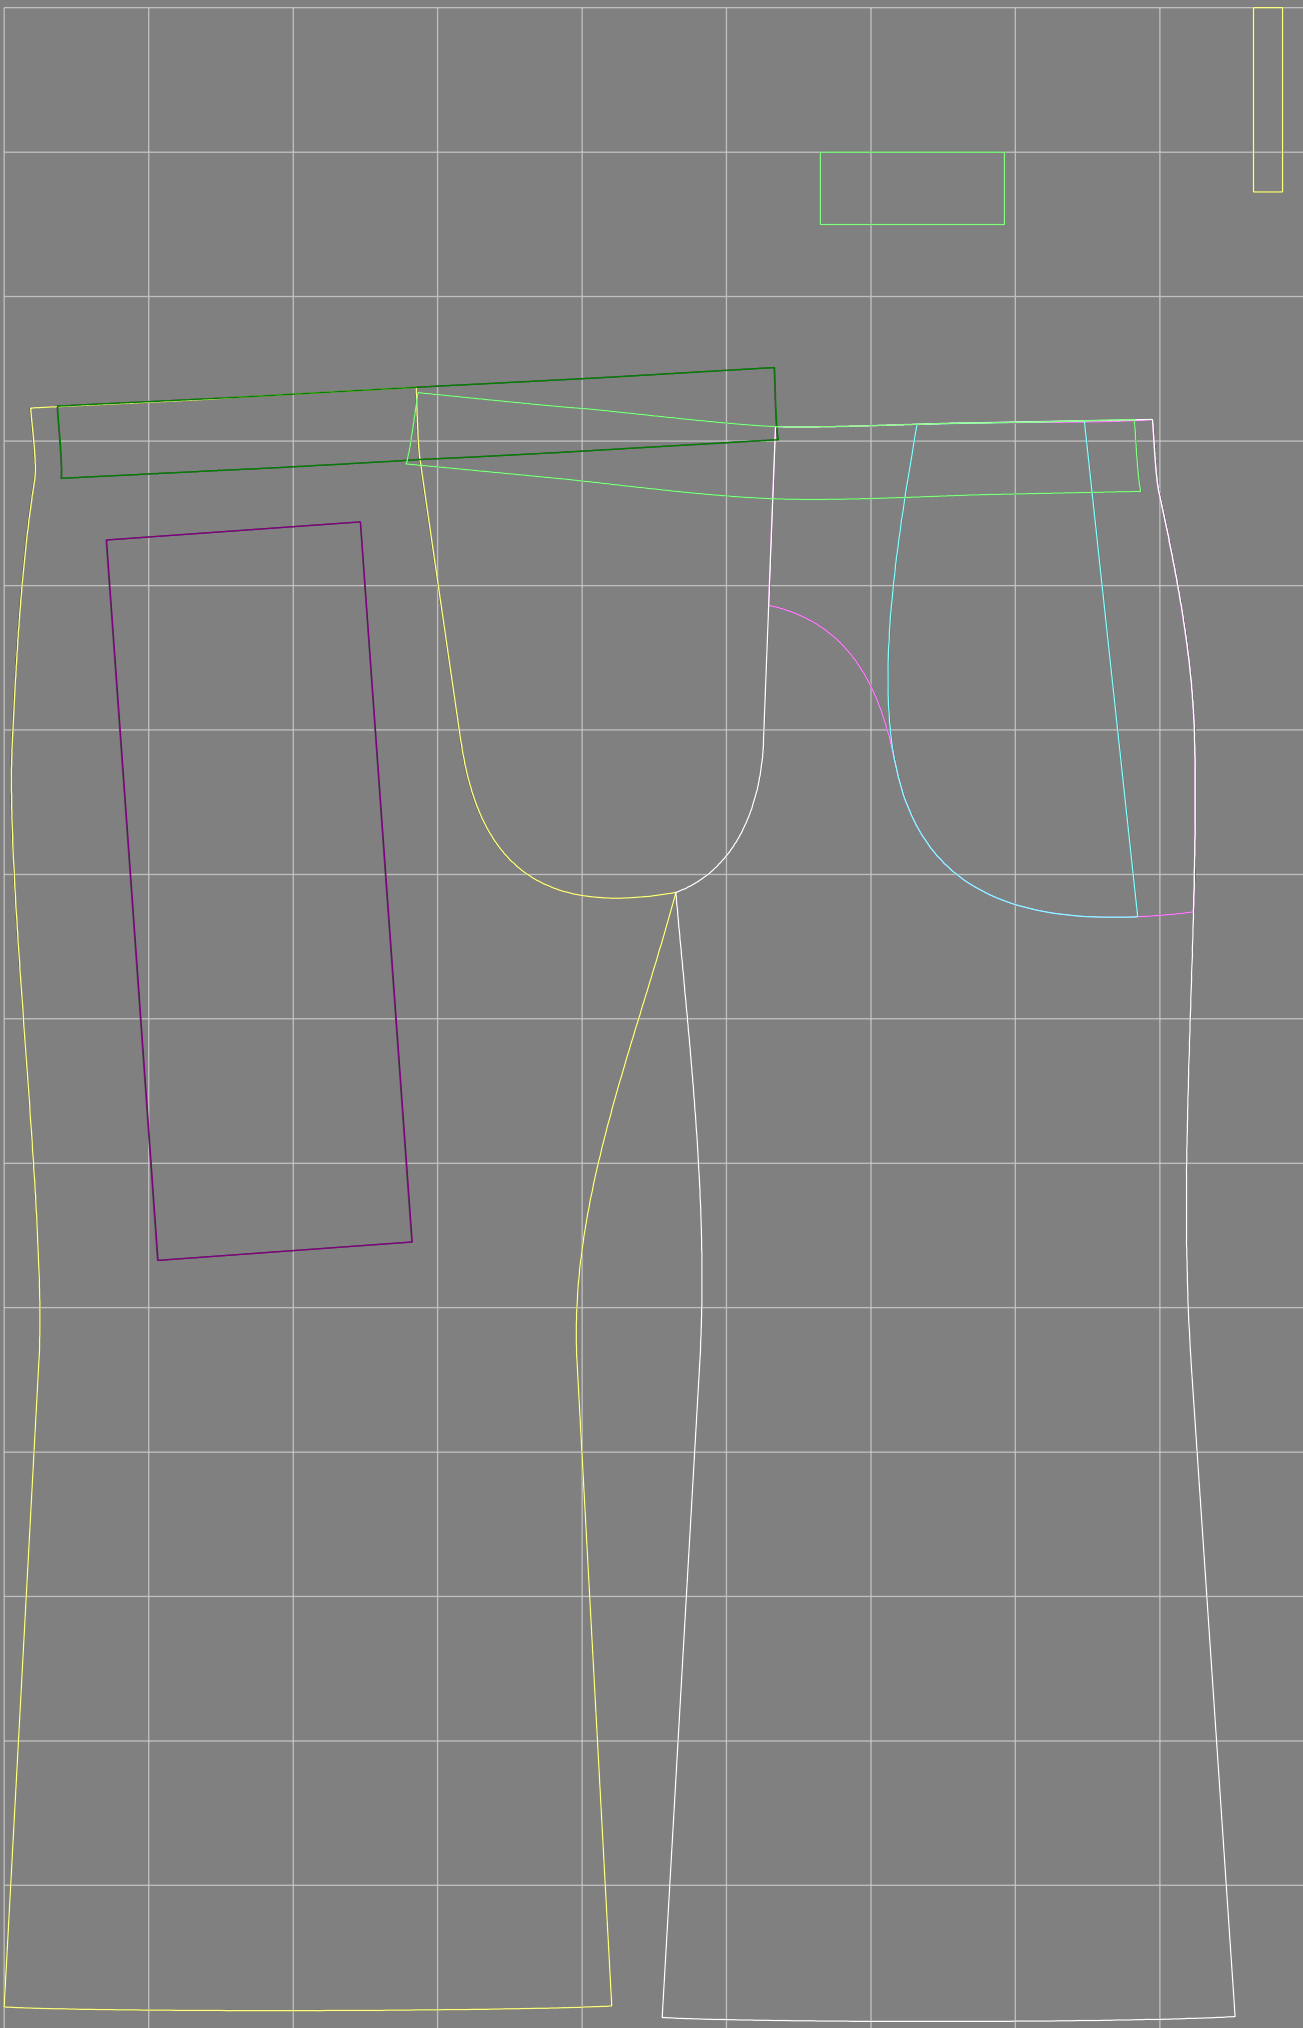

Not for print

Paper size: A4, size:1399.00 x1313.34 mm

Example

size:396.73 x520.00 mm

Maneken =1 ver.0

rz_1=170

rz_16=108

rz_17=92.5

rz_18=89.2

rz_19=116

rz_20=113

.
.
.