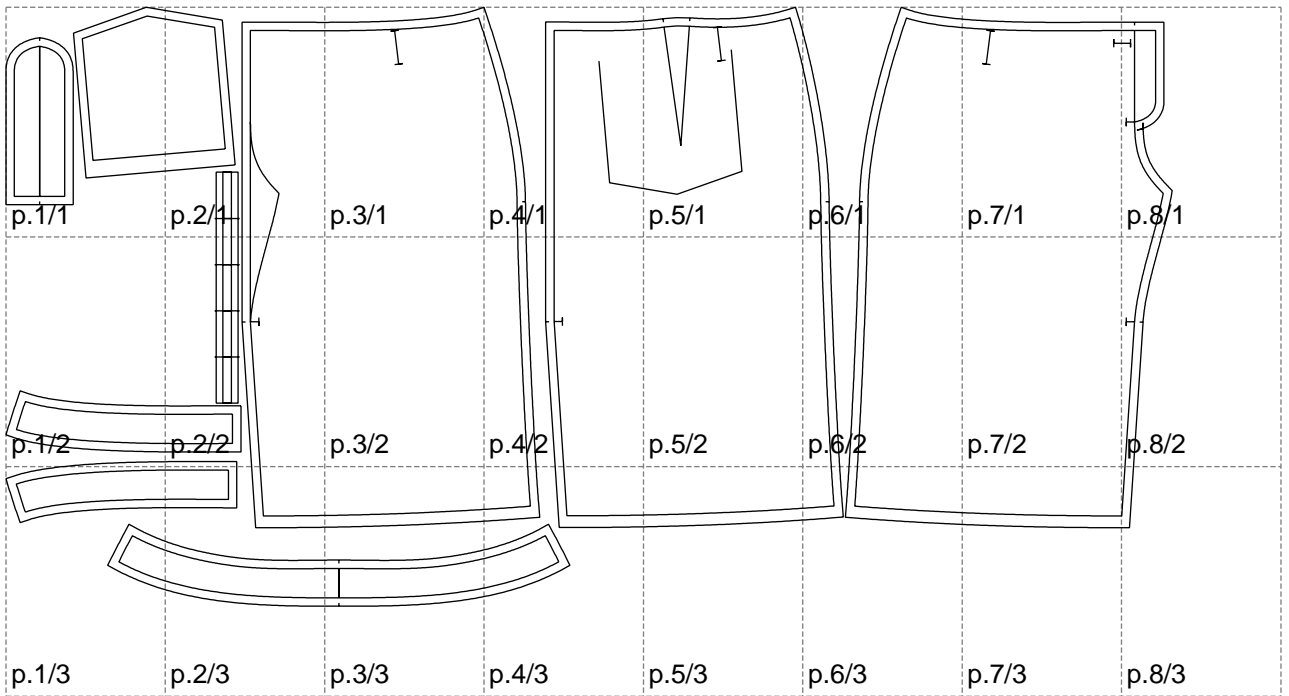

Not for print

Paper size: A4, size:1388.96 x713.15 mm

# Example

size:1470.88 x876.17 mm

Maneken =1 ver.0

rz\_1=170

rz\_16=120

rz\_17=104

rz\_18=103.6

rz\_19=128

rz\_20=125.1

---

. . . . .  
. . . . .  
. . . . .