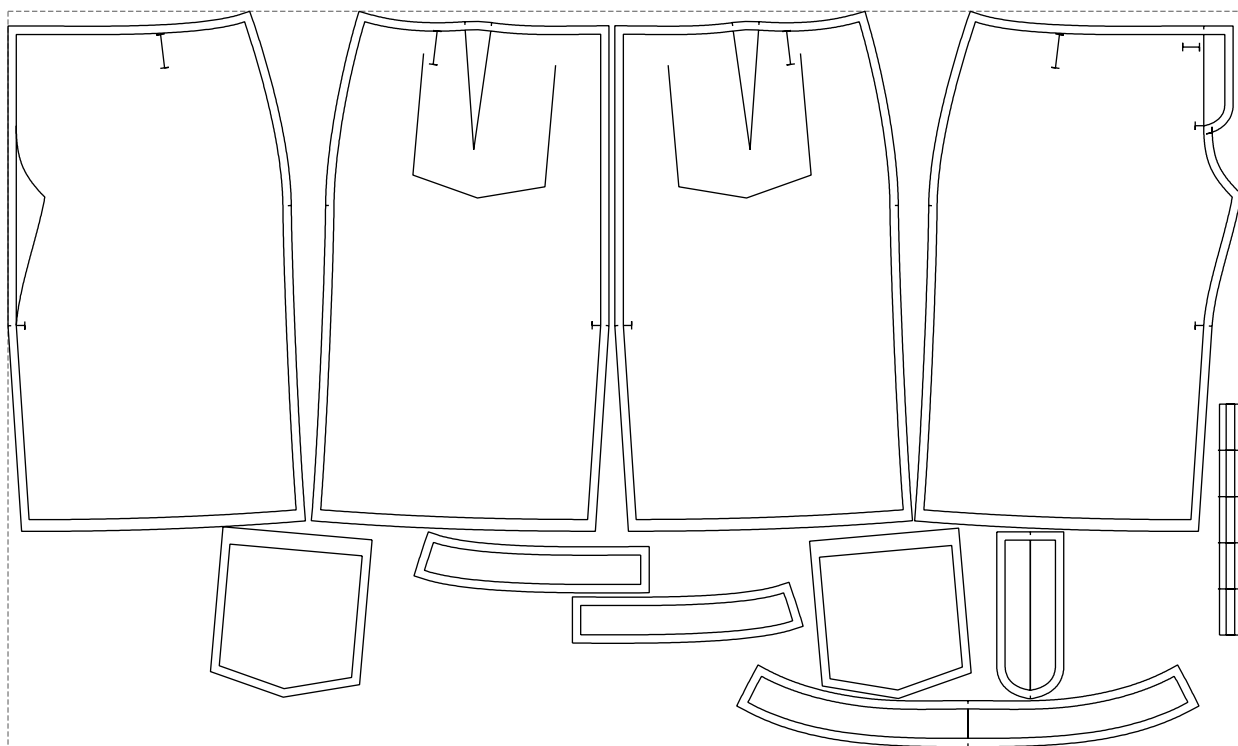

Not for print

Paper size: A4, size:1388.96 x713.15 mm

# Example

size:1470.88 x876.17 mm

Maneken =1 ver.0

rz\_1=170

rz\_16=120

rz\_17=104

rz\_18=103.6

rz\_19=128

rz\_20=125.1

---

. . . . .  
. . . . .  
. . . . .