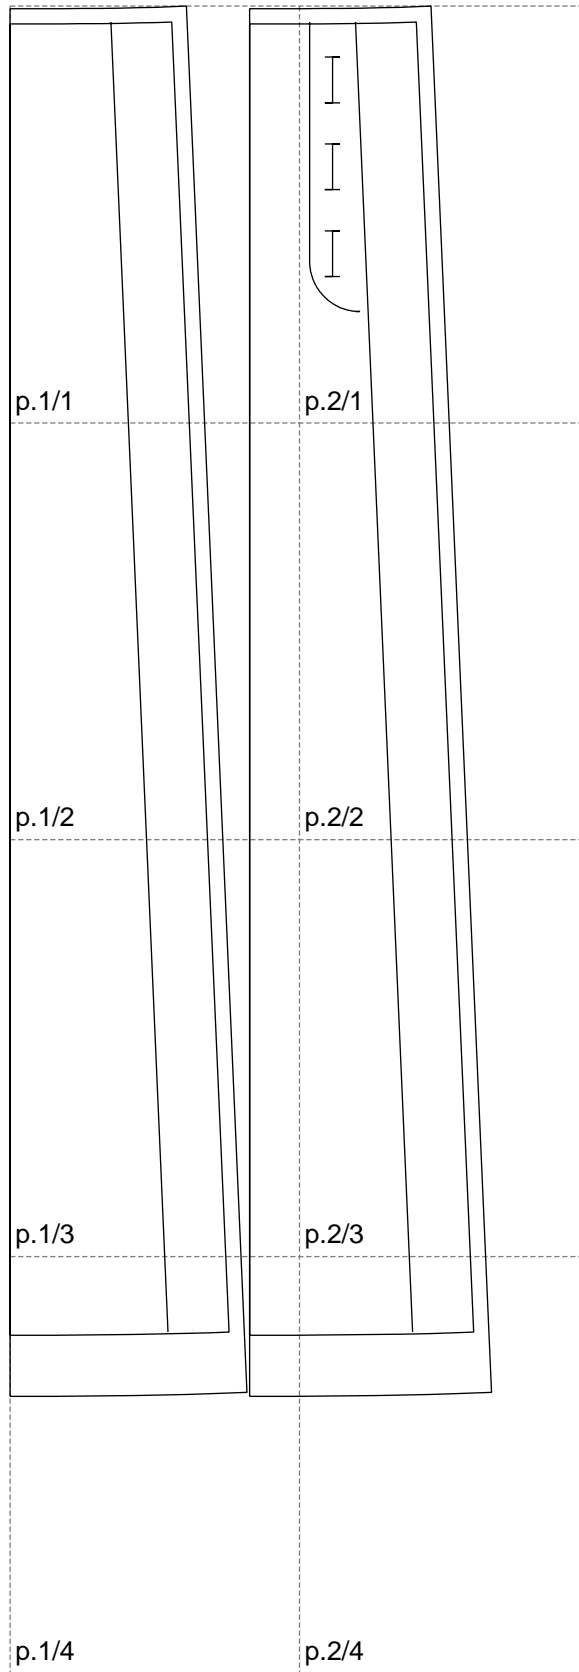

Not for print

Paper size: A4, size:315.81 x911.91 mm

Example

size:315.78 x911.91 mm

Maneken =1 ver.0

rz_1=170

rz_16=88

rz_17=75.6

rz_18=67.6

rz_19=96

rz_20=94.6

.
.
.