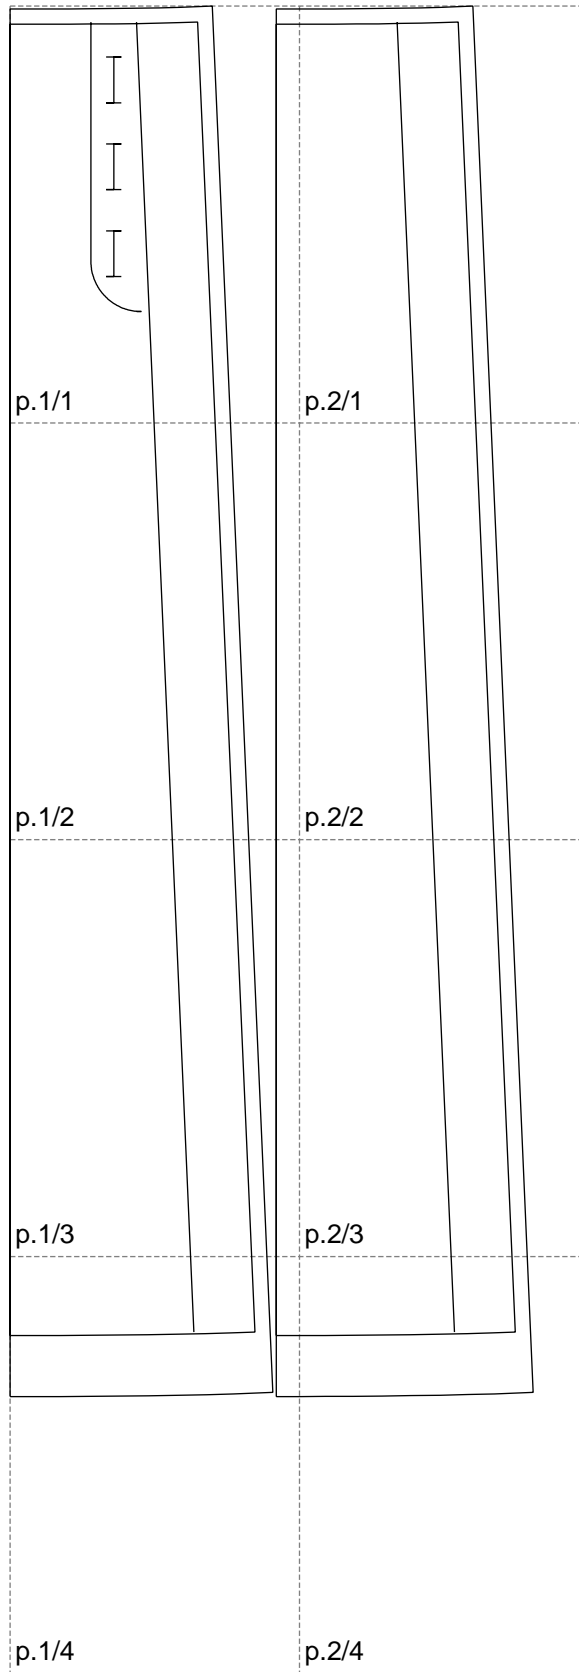

Not for print

Paper size: A4, size:343.24 x912.08 mm

# Example

size:343.17 x912.08 mm

Maneken =1 ver.0

rz\_1=170

rz\_16=96

rz\_17=82

rz\_18=76

rz\_19=104

rz\_20=101.8

---

. . . . .  
. . . . .  
. . . . .