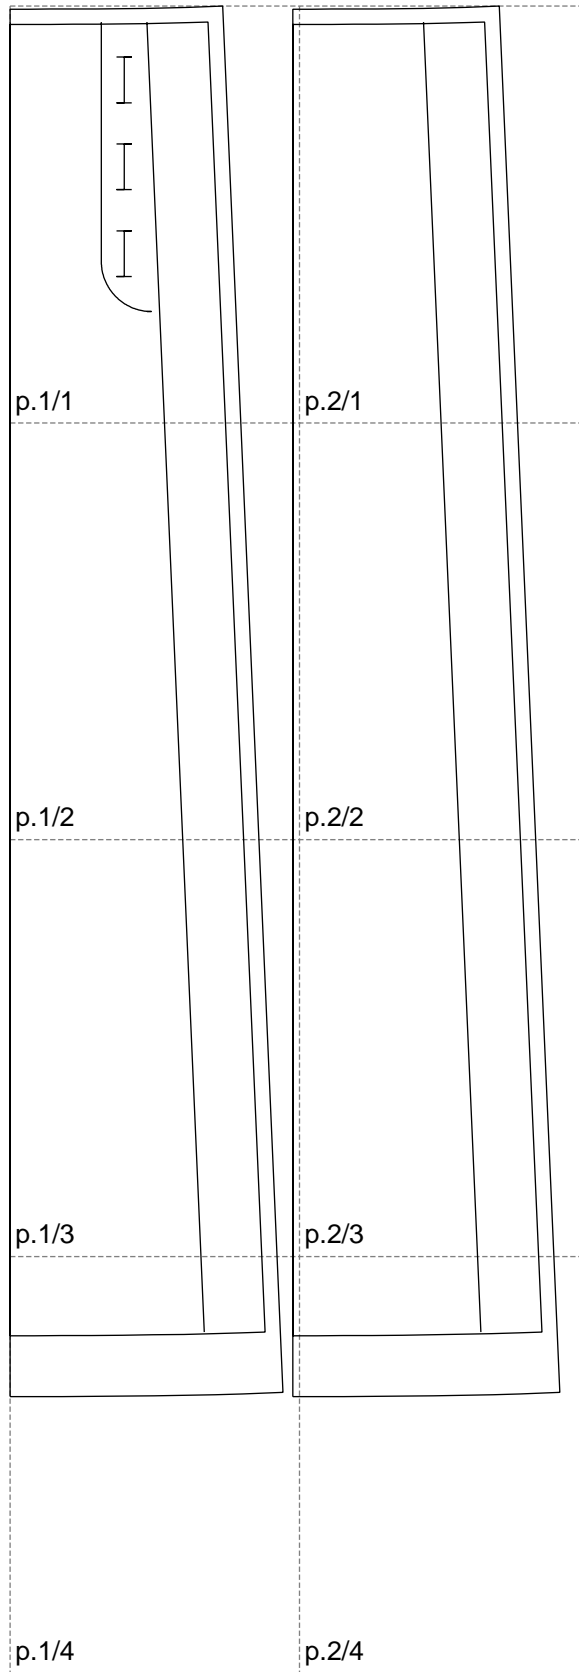

Not for print

Paper size: A4, size:360.58 x912.16 mm

# Example

size:360.47 x912.16 mm

Maneken =1 ver.0

rz\_1=170

rz\_16=100

rz\_17=85.4

rz\_18=80.2

rz\_19=108

rz\_20=105.4

---

. . . . .  
. . . . .  
. . . . .