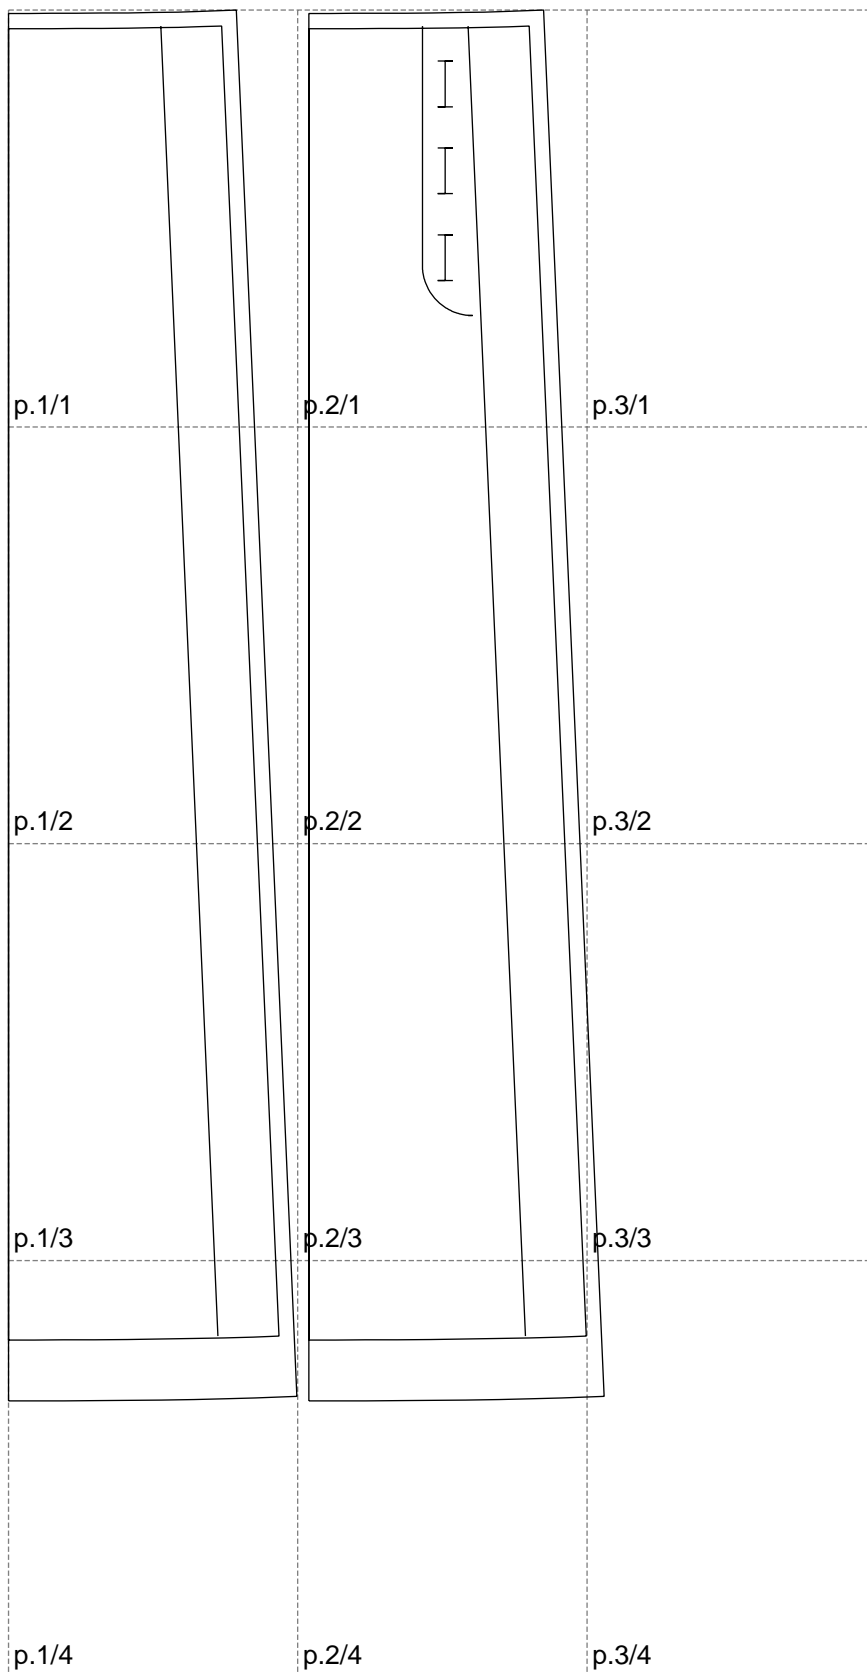

Not for print

Paper size: A4, size:390.86 x912.34 mm

Example

size:390.74 x912.34 mm

Maneken =1 ver.0

rz_1=170

rz_16=108

rz_17=92.5

rz_18=89.2

rz_19=116

rz_20=113

.
.
.