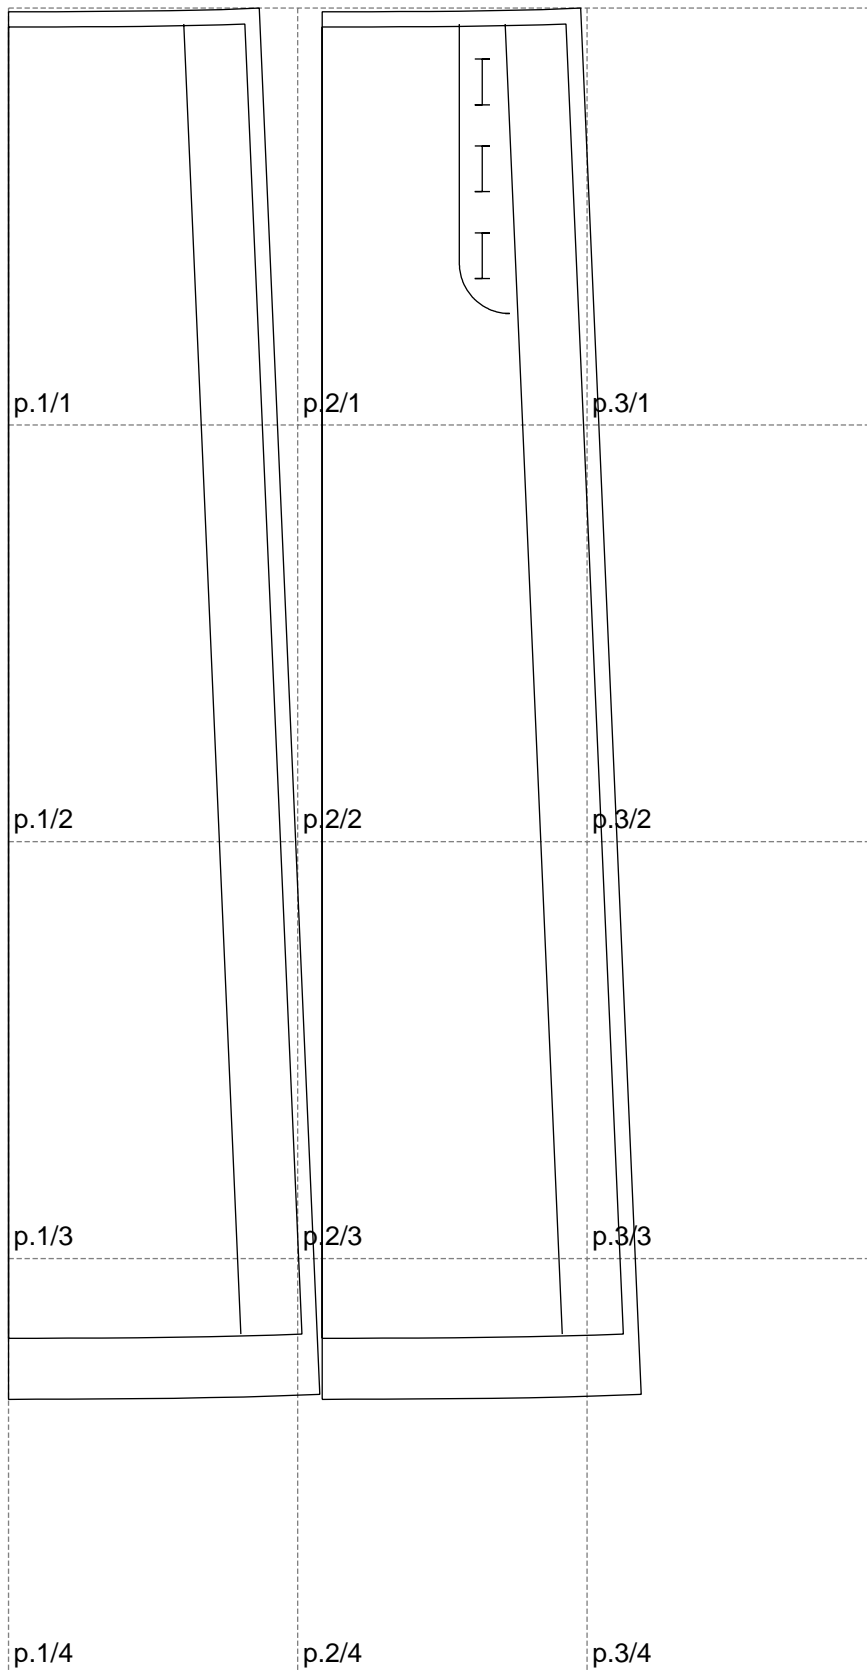

Not for print

Paper size: A4, size:415.13 x912.53 mm

Example

size:415.06 x912.53 mm

Maneken =1 ver.0

rz_1=170

rz_16=116

rz_17=100

rz_18=98.8

rz_19=124

rz_20=121

.
.
.