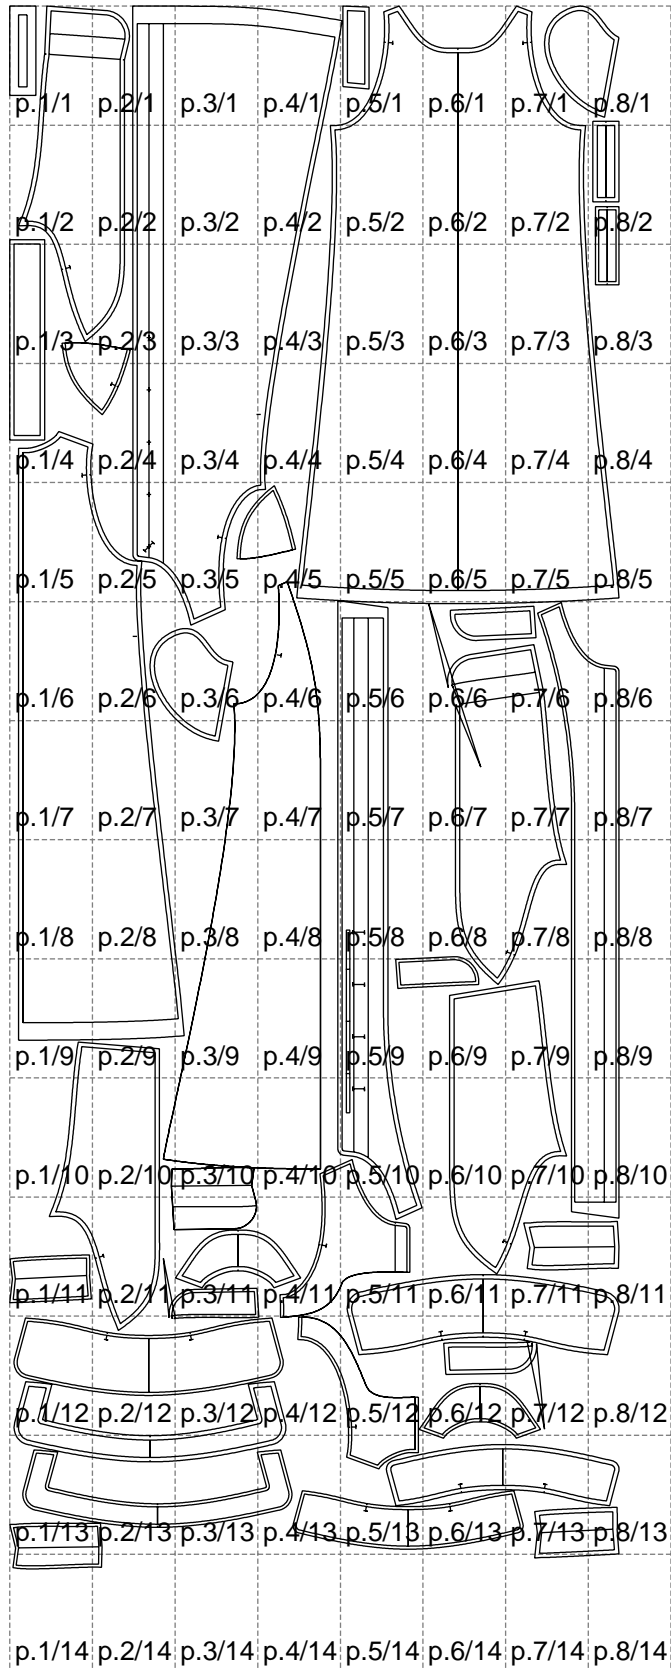

Not for print

Paper size: A4, size:1399.00 x3587.74 mm

Example

size:1148.39 x200.51 mm

Maneken =1 ver.0

rz_1=170

rz_16=88

rz_17=75.6

rz_18=67.6

rz_19=96

rz_20=94.6

.
.
.