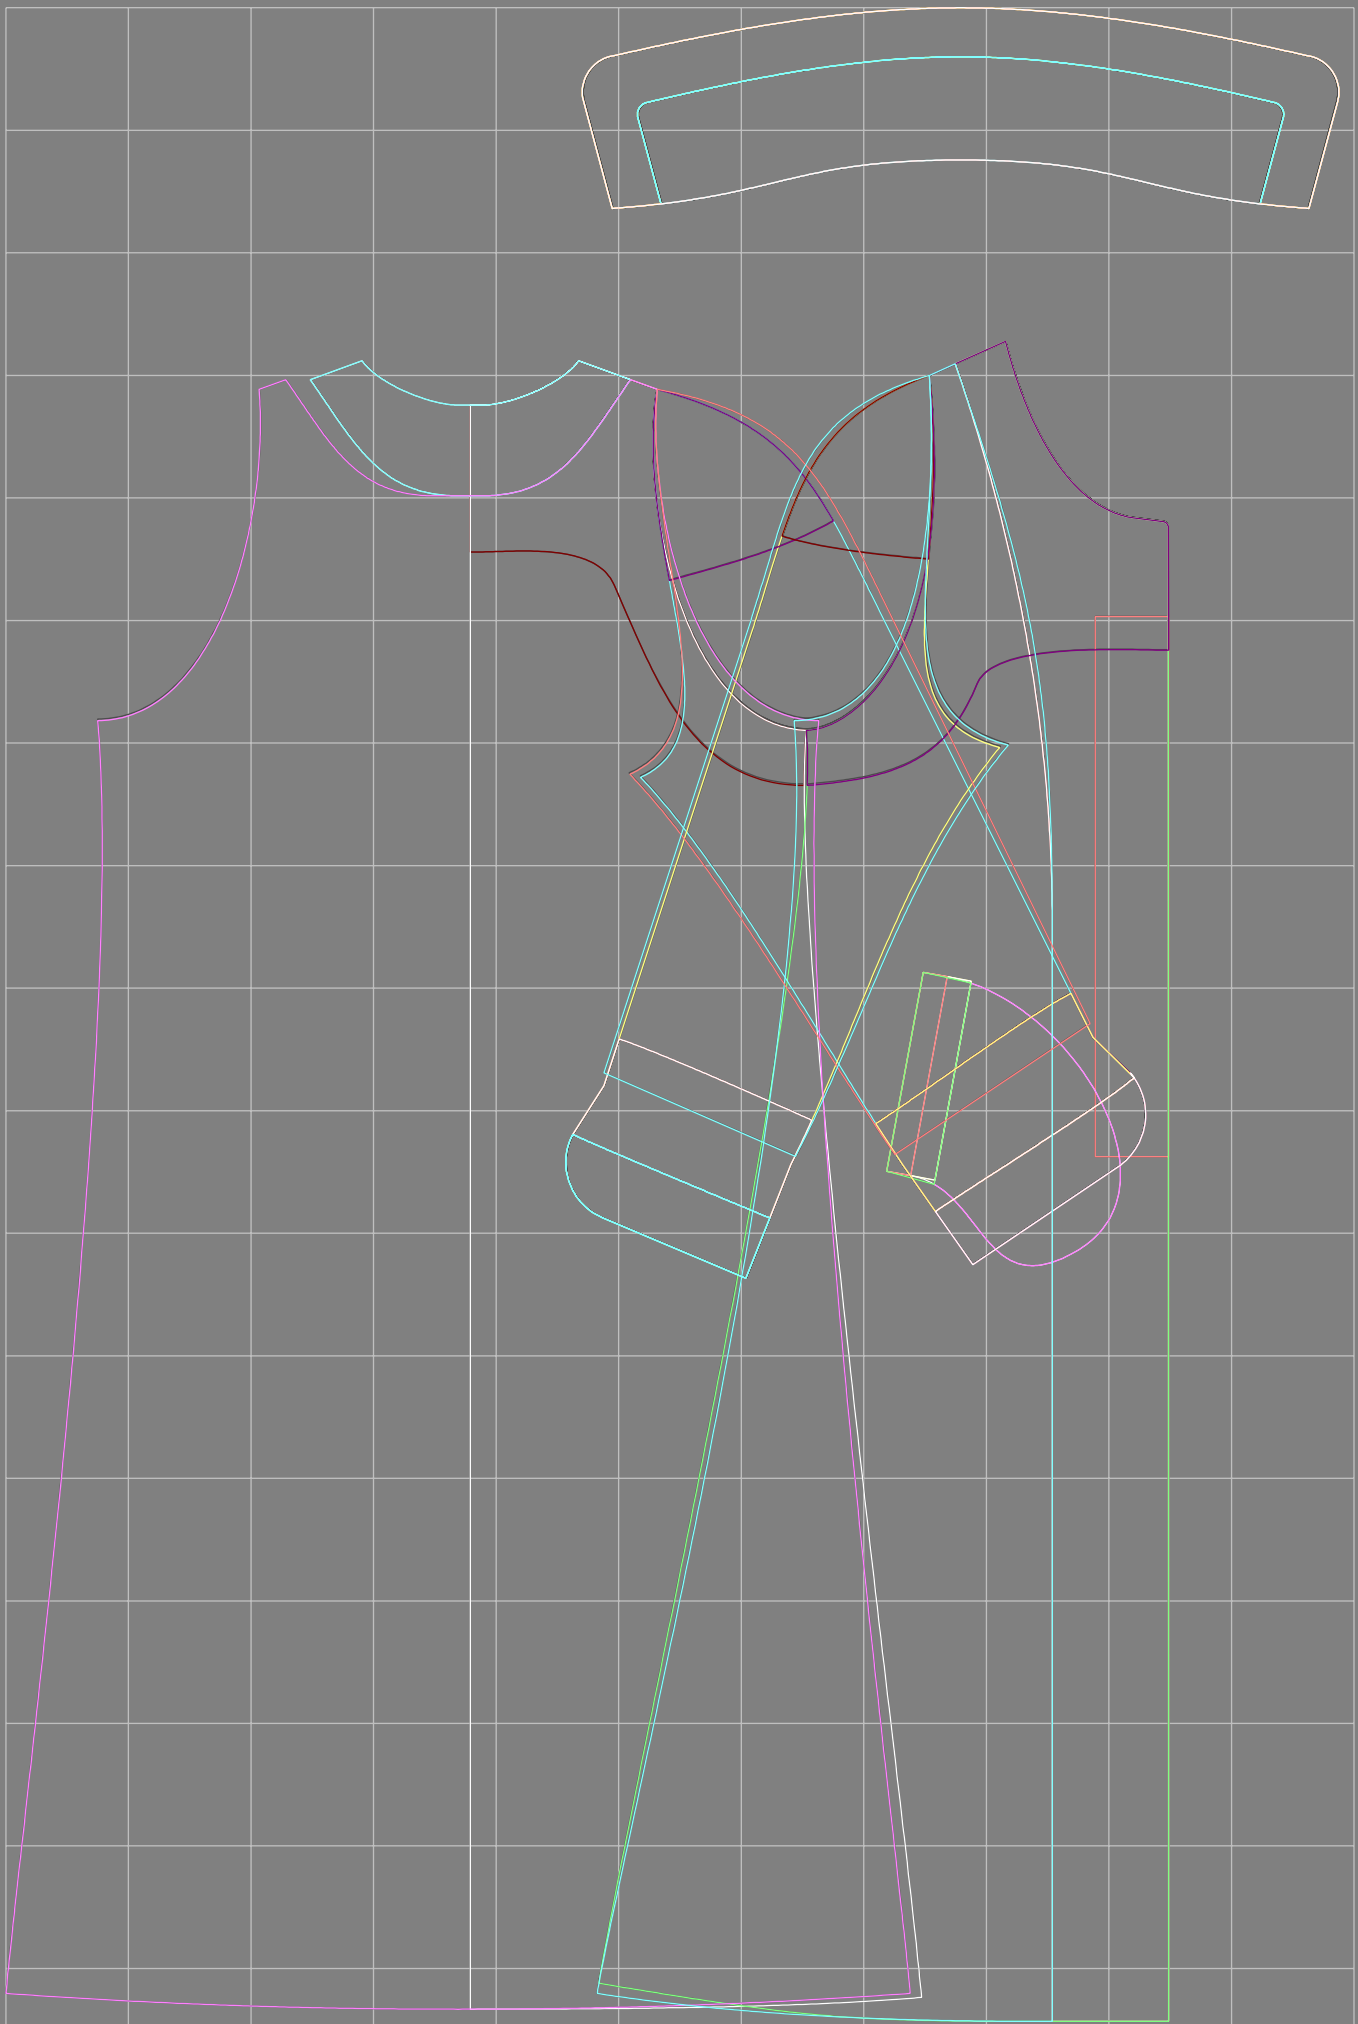

Not for print

Paper size: A4, size:1399.00 x3694.18 mm

# Example

size:1168.73 x203.67 mm

Maneken =1 ver.0

rz\_1=170

rz\_16=92

rz\_17=78.8

rz\_18=71.8

rz\_19=100

rz\_20=98.1

---

. . . . .  
. . . . .  
. . . . .