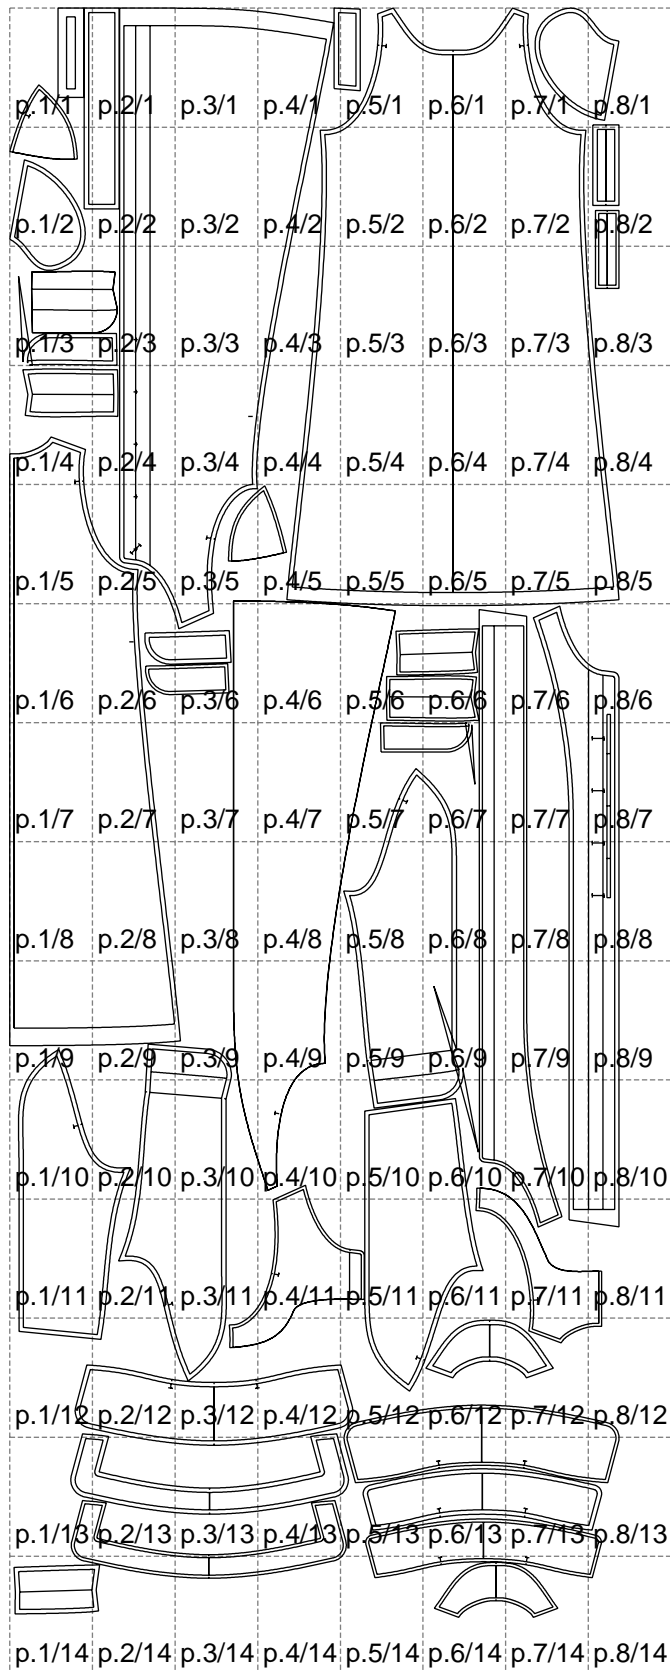

Not for print

Paper size: A4, size:1399.00 x3694.18 mm

# Example

size:1168.73 x203.67 mm

Maneken =1 ver.0

rz\_1=170

rz\_16=92

rz\_17=78.8

rz\_18=71.8

rz\_19=100

rz\_20=98.1

---

. . . . .  
. . . . .  
. . . . .