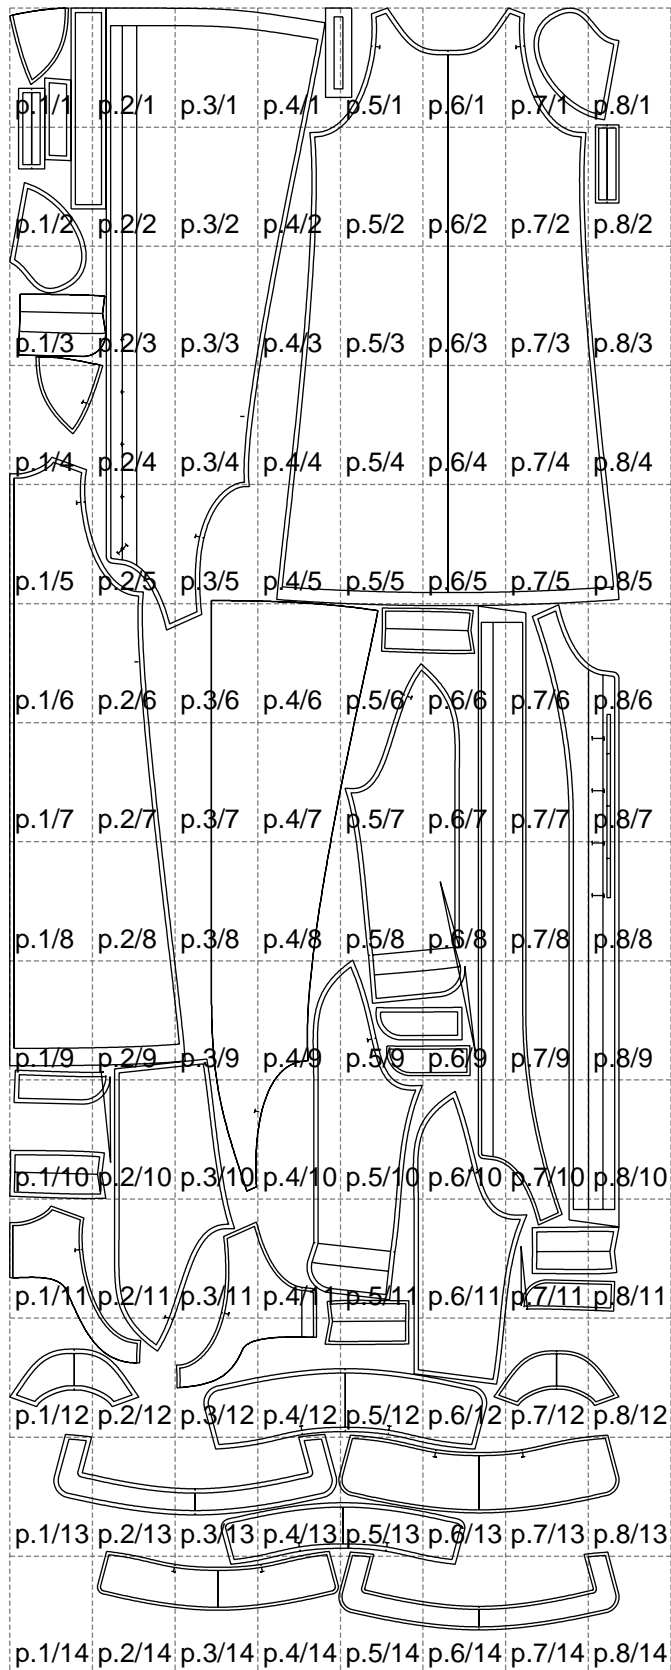

Not for print

Paper size: A4, size:1399.00 x3723.24 mm

Example

size:1168.60 x212.04 mm

Maneken =1 ver.0

rz_1=170

rz_16=96

rz_17=82

rz_18=76

rz_19=104

rz_20=101.8

.
.
.