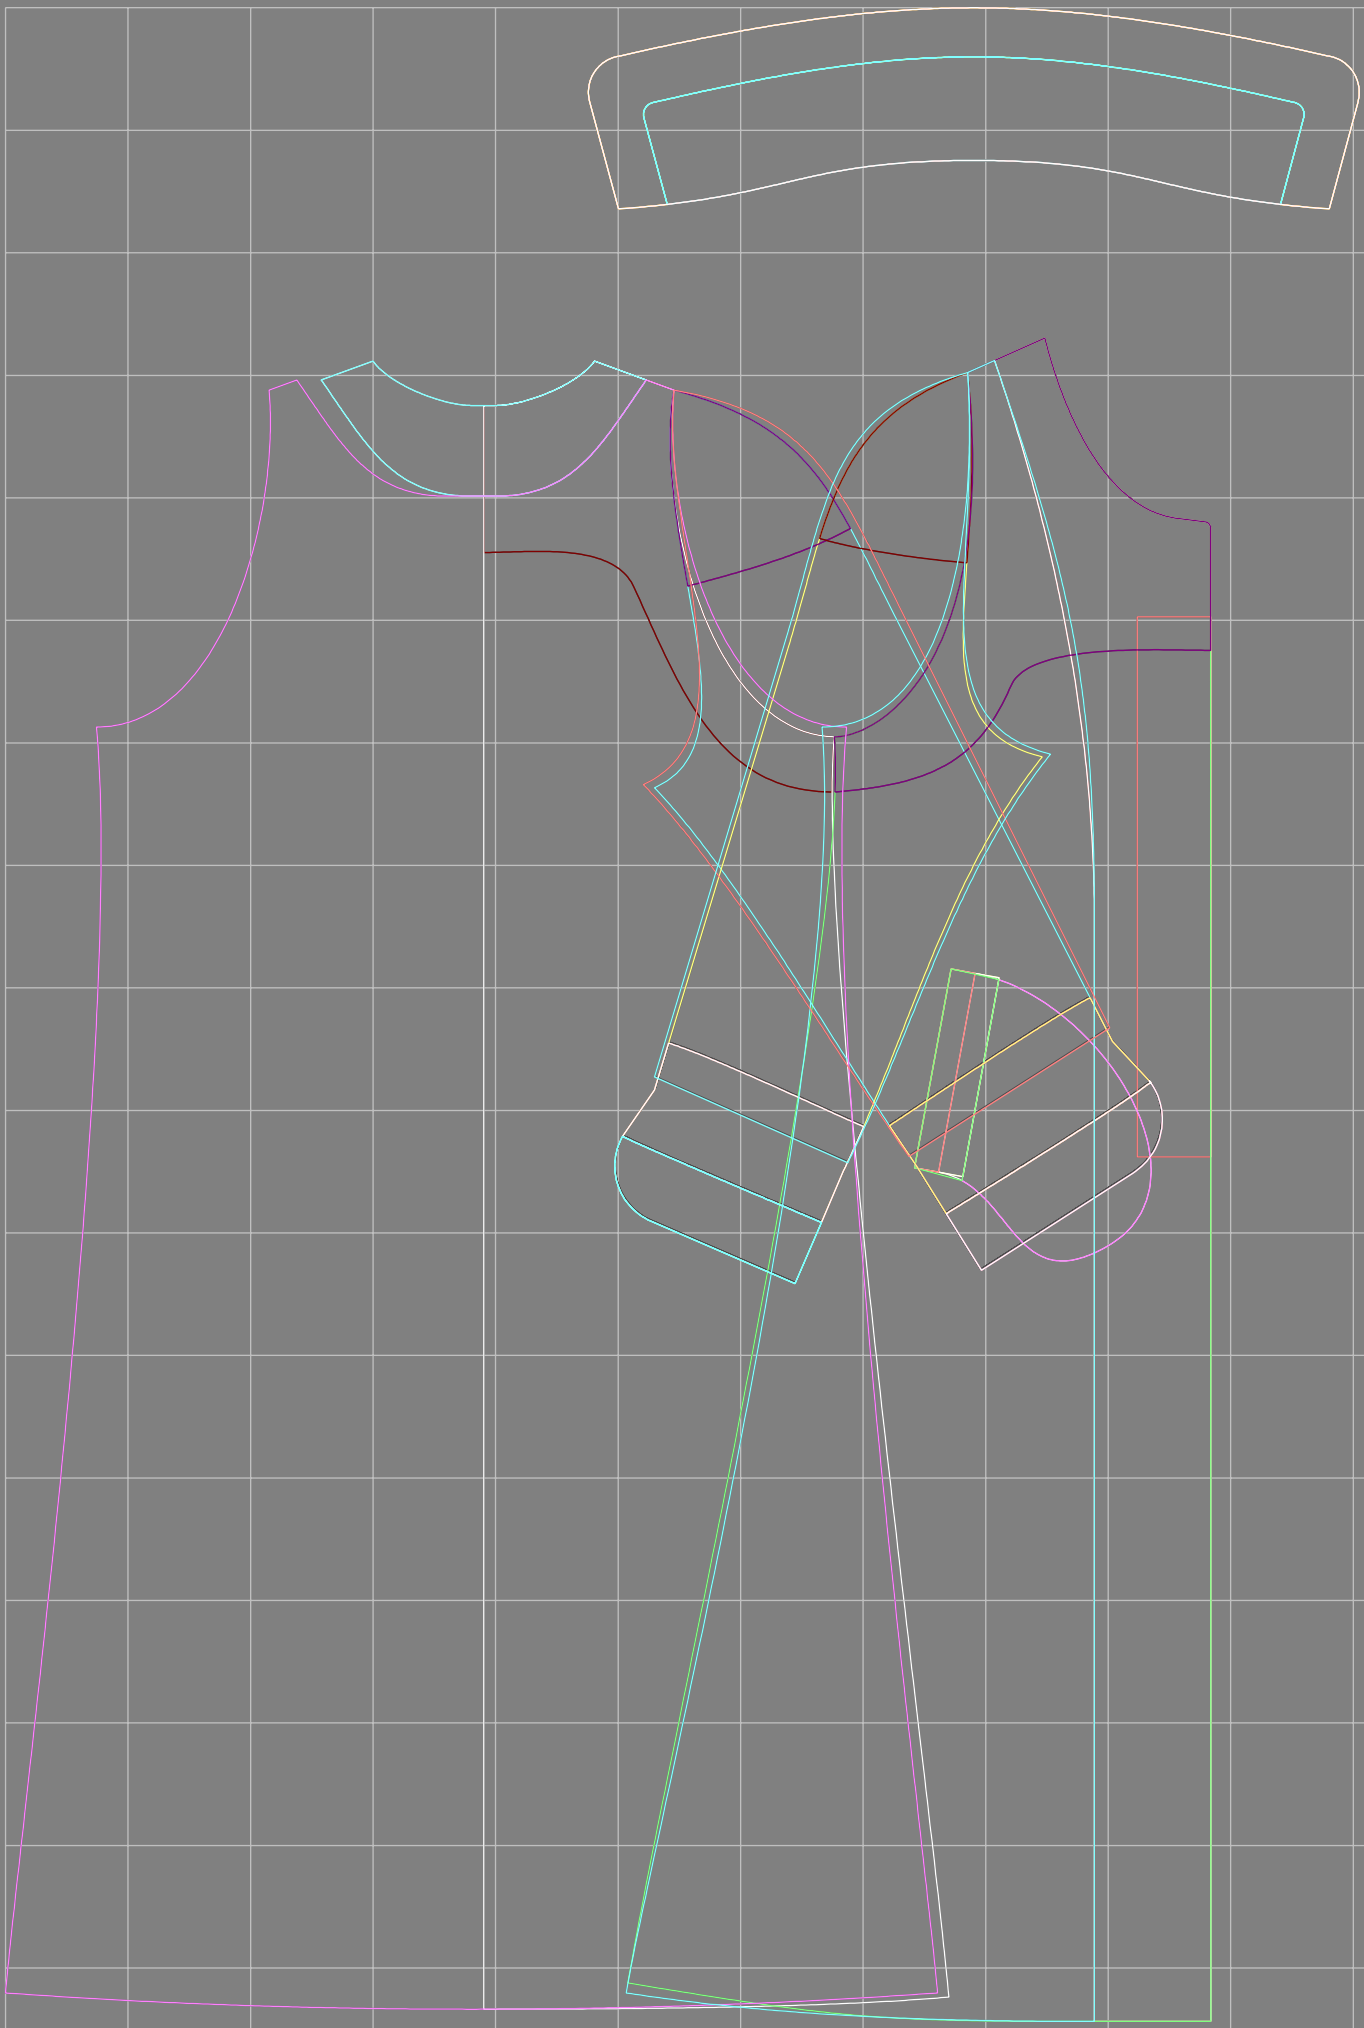

Not for print

Paper size: A4, size:1399.00 x3723.24 mm

Example

size:1168.60 x212.04 mm

Maneken =1 ver.0

rz_1=170

rz_16=96

rz_17=82

rz_18=76

rz_19=104

rz_20=101.8

.
.
.