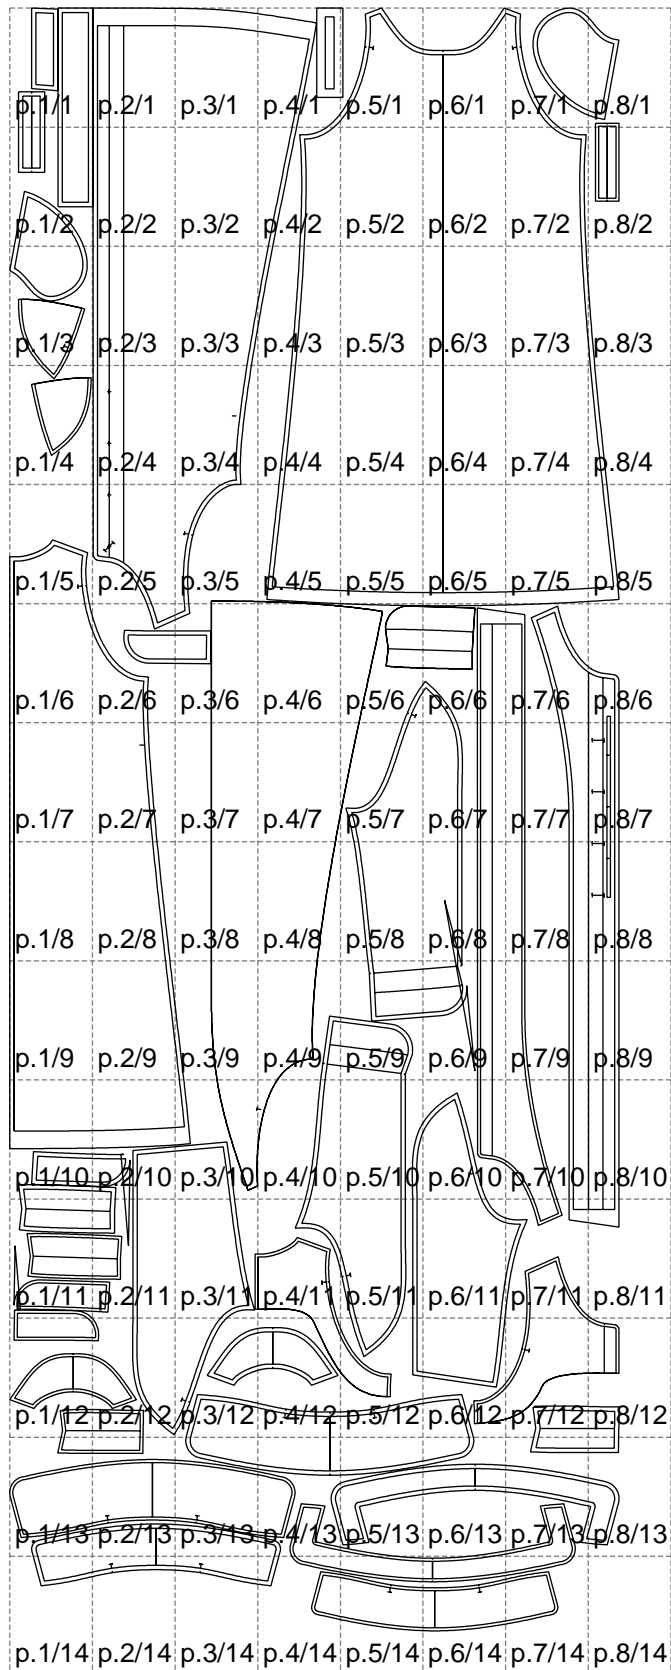

Not for print

Paper size: A4, size:1399.00 x3725.52 mm

Example

size:1196.96 x215.69 mm

Maneken =1 ver.0

rz_1=170

rz_16=100

rz_17=85.4

rz_18=80.2

rz_19=108

rz_20=105.4

.
.
.