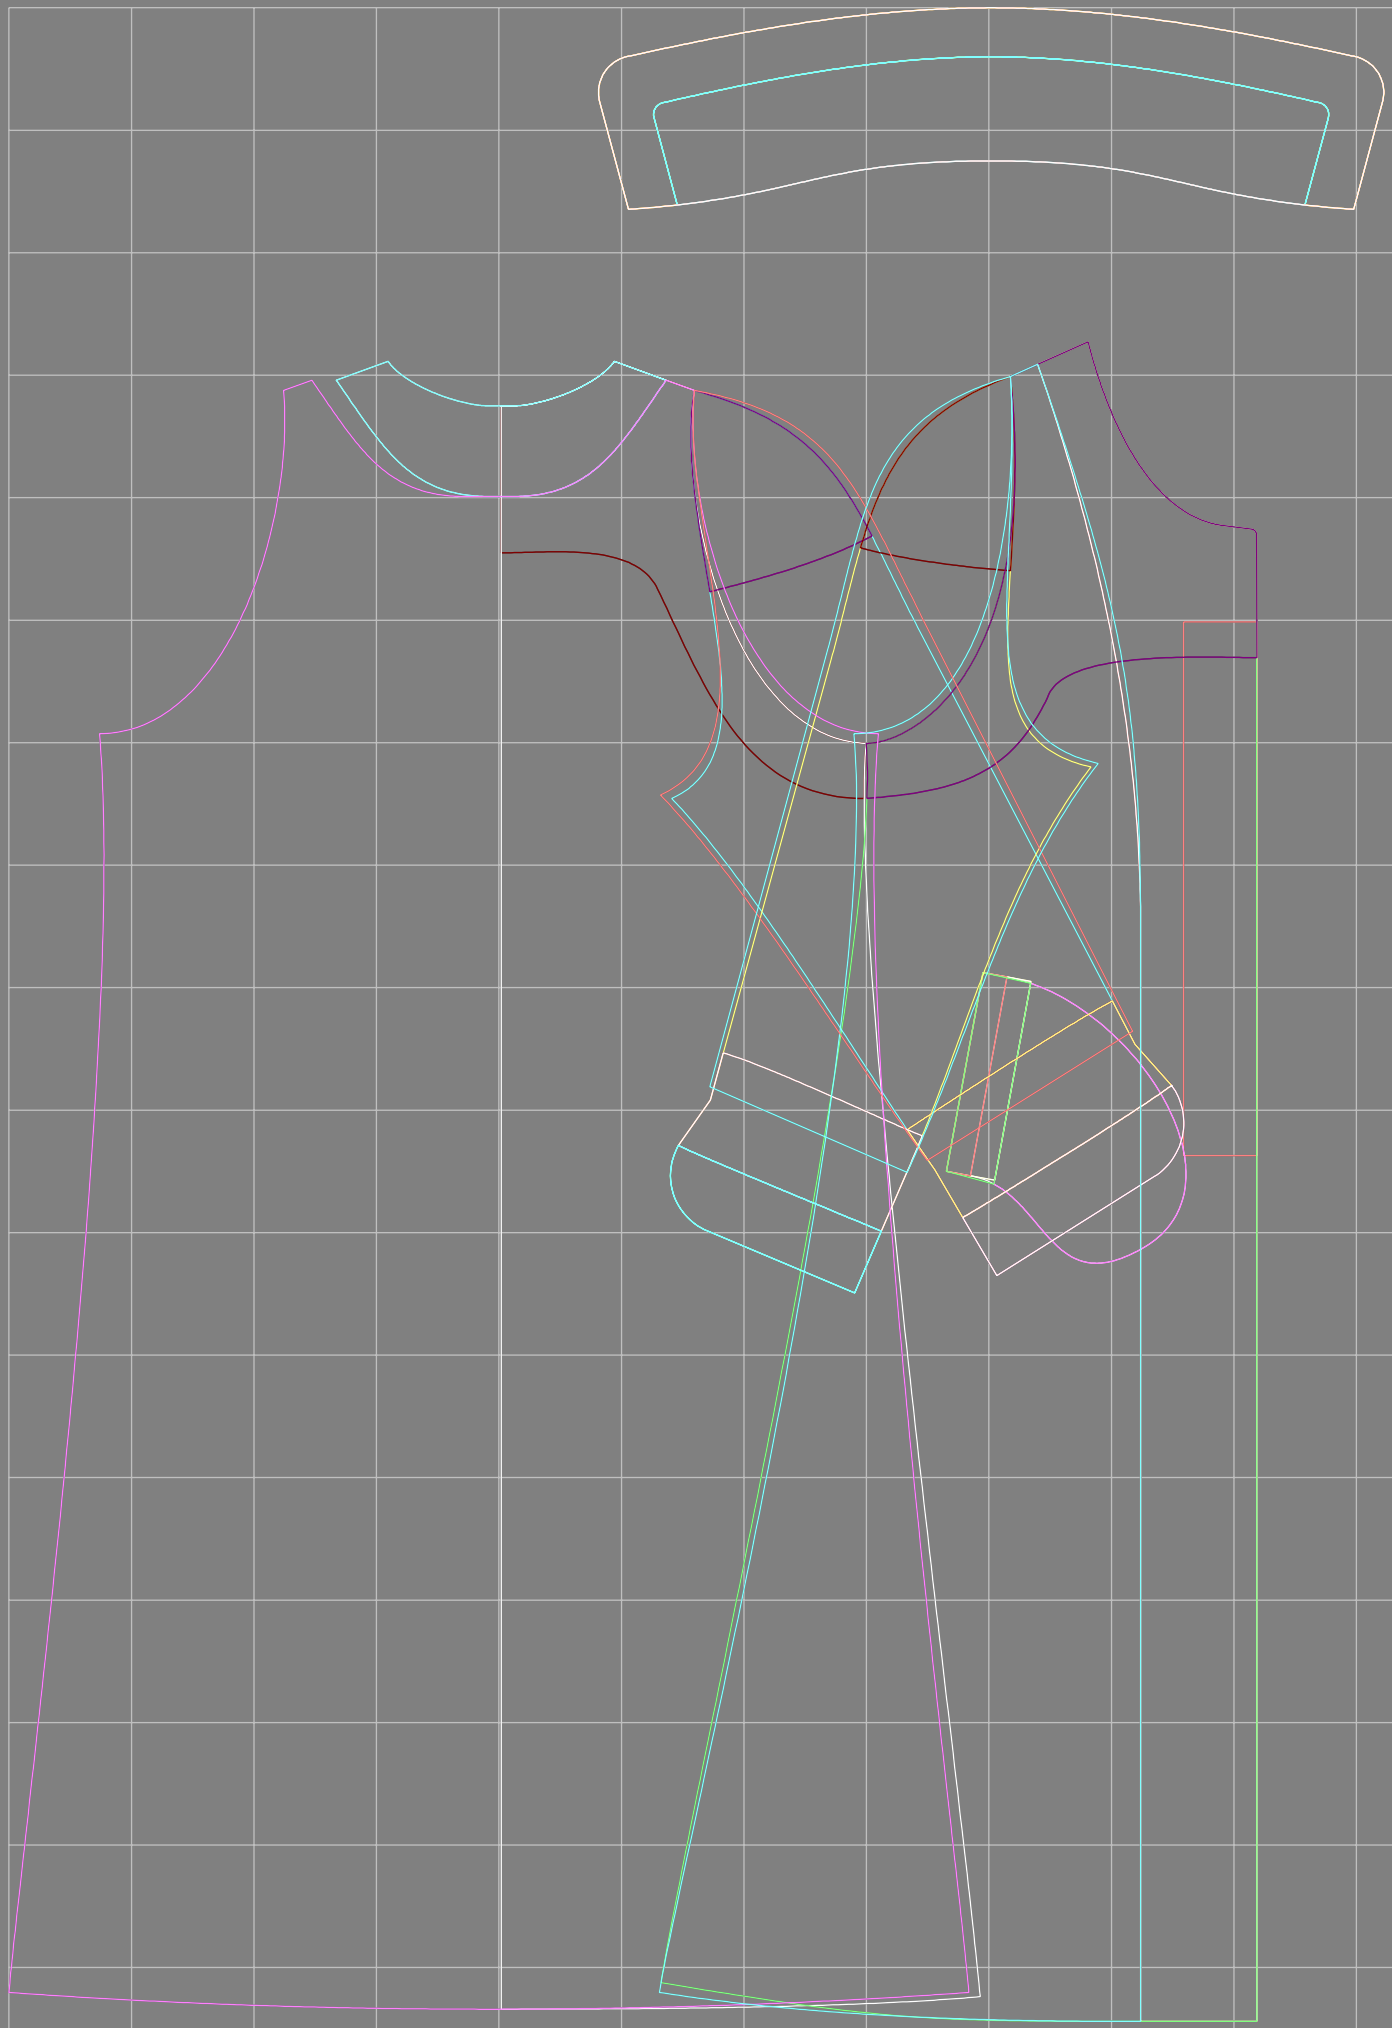

Not for print

Paper size: A4, size:1399.00 x3725.52 mm

Example

size:1196.96 x215.69 mm

Maneken =1 ver.0

rz_1=170

rz_16=100

rz_17=85.4

rz_18=80.2

rz_19=108

rz_20=105.4

.
.
.