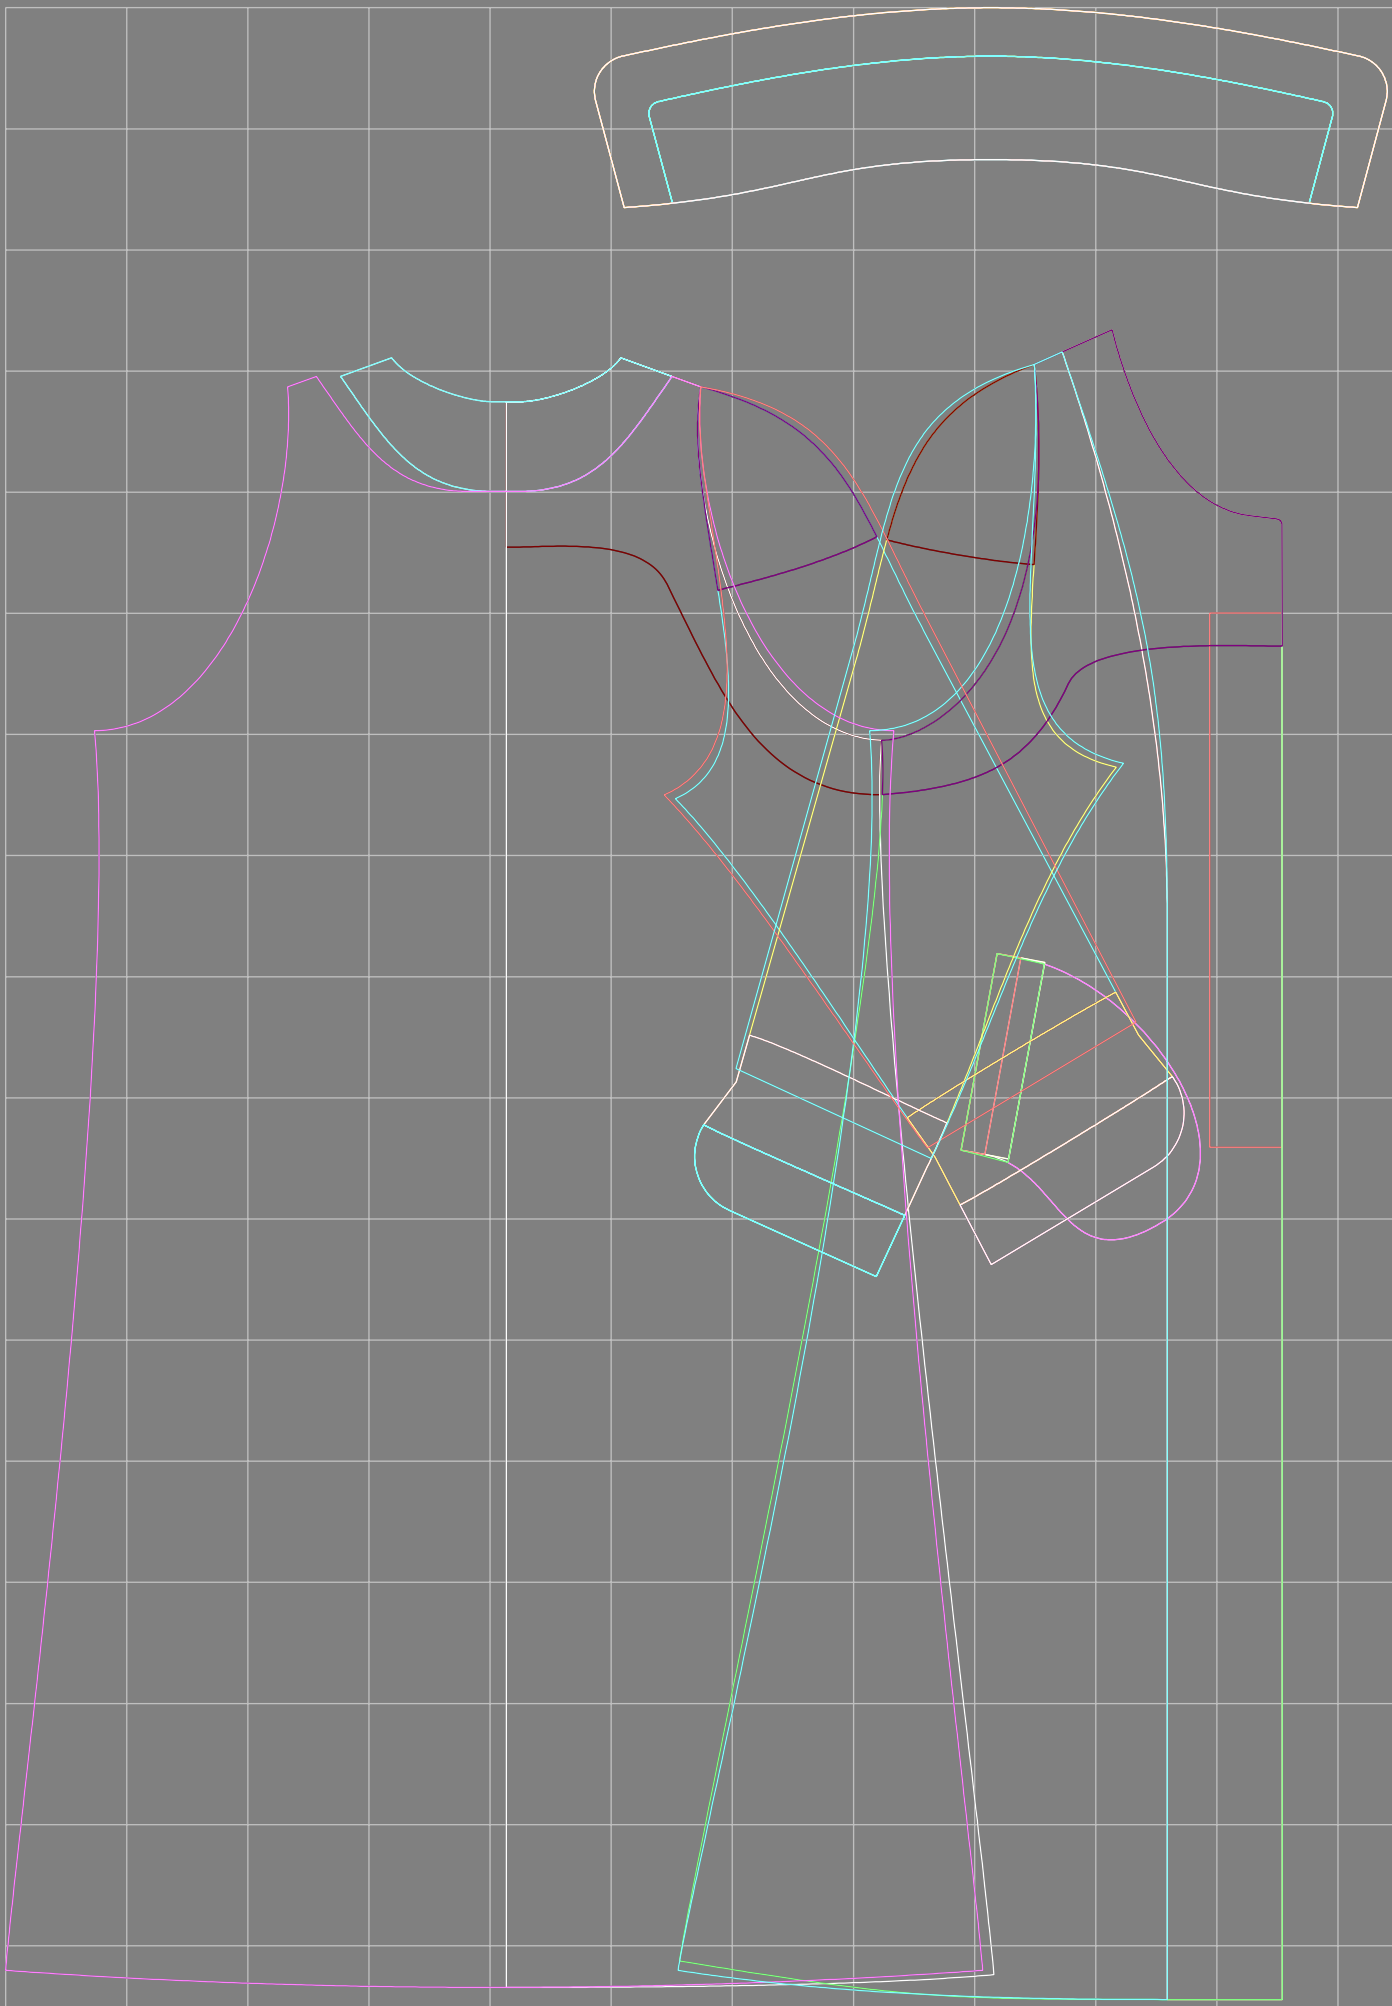

Not for print

Paper size: A4, size:1399.00 x3797.98 mm

# Example

size:1368.39 x185.54 mm

Maneken =1 ver.0

rz\_1=170

rz\_16=104

rz\_17=88.9

rz\_18=84.4

rz\_19=112

rz\_20=109.3

---

. . . . .  
. . . . .  
. . . . .