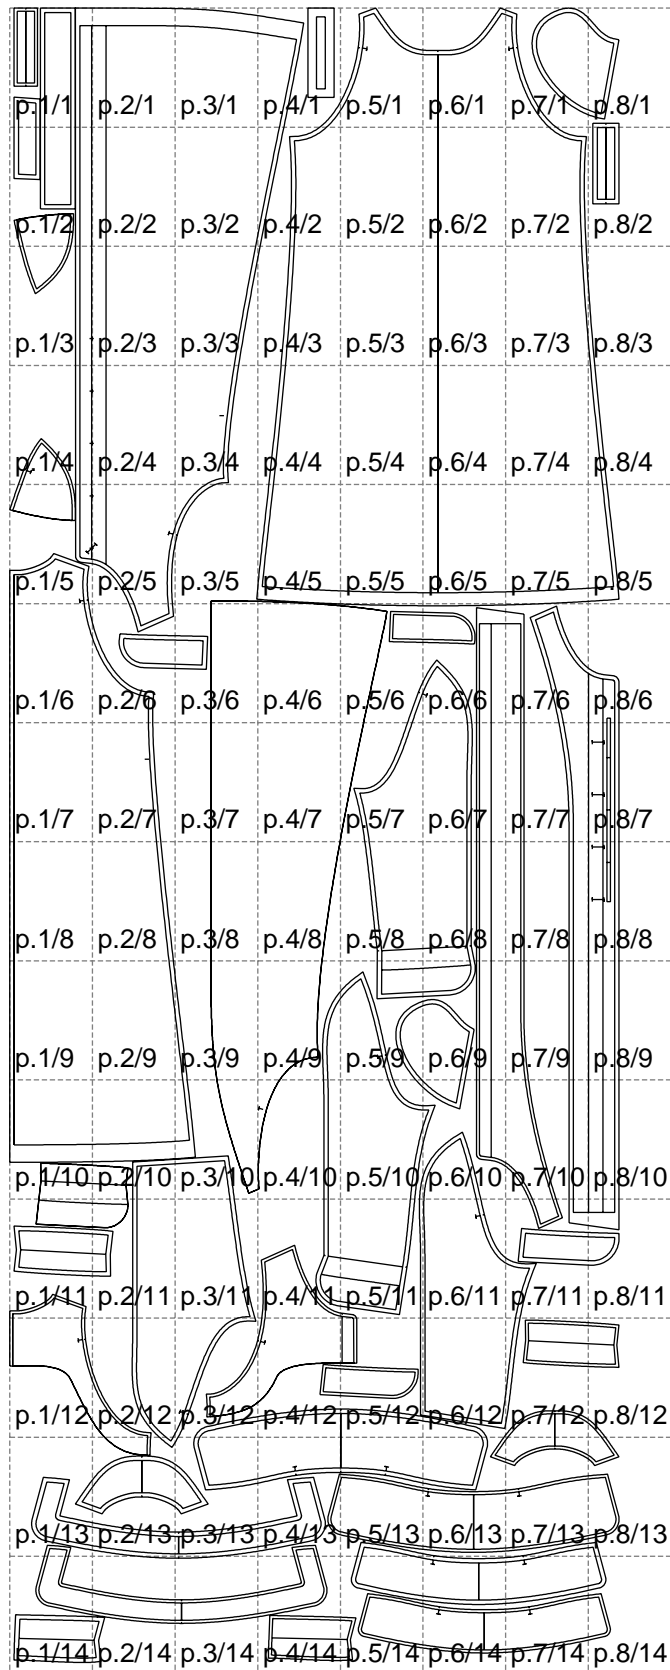

Not for print

Paper size: A4, size:1399.00 x3797.98 mm

# Example

size:1368.39 x185.54 mm

Maneken =1 ver.0

rz\_1=170

rz\_16=104

rz\_17=88.9

rz\_18=84.4

rz\_19=112

rz\_20=109.3

---

. . . . .  
. . . . .  
. . . . .