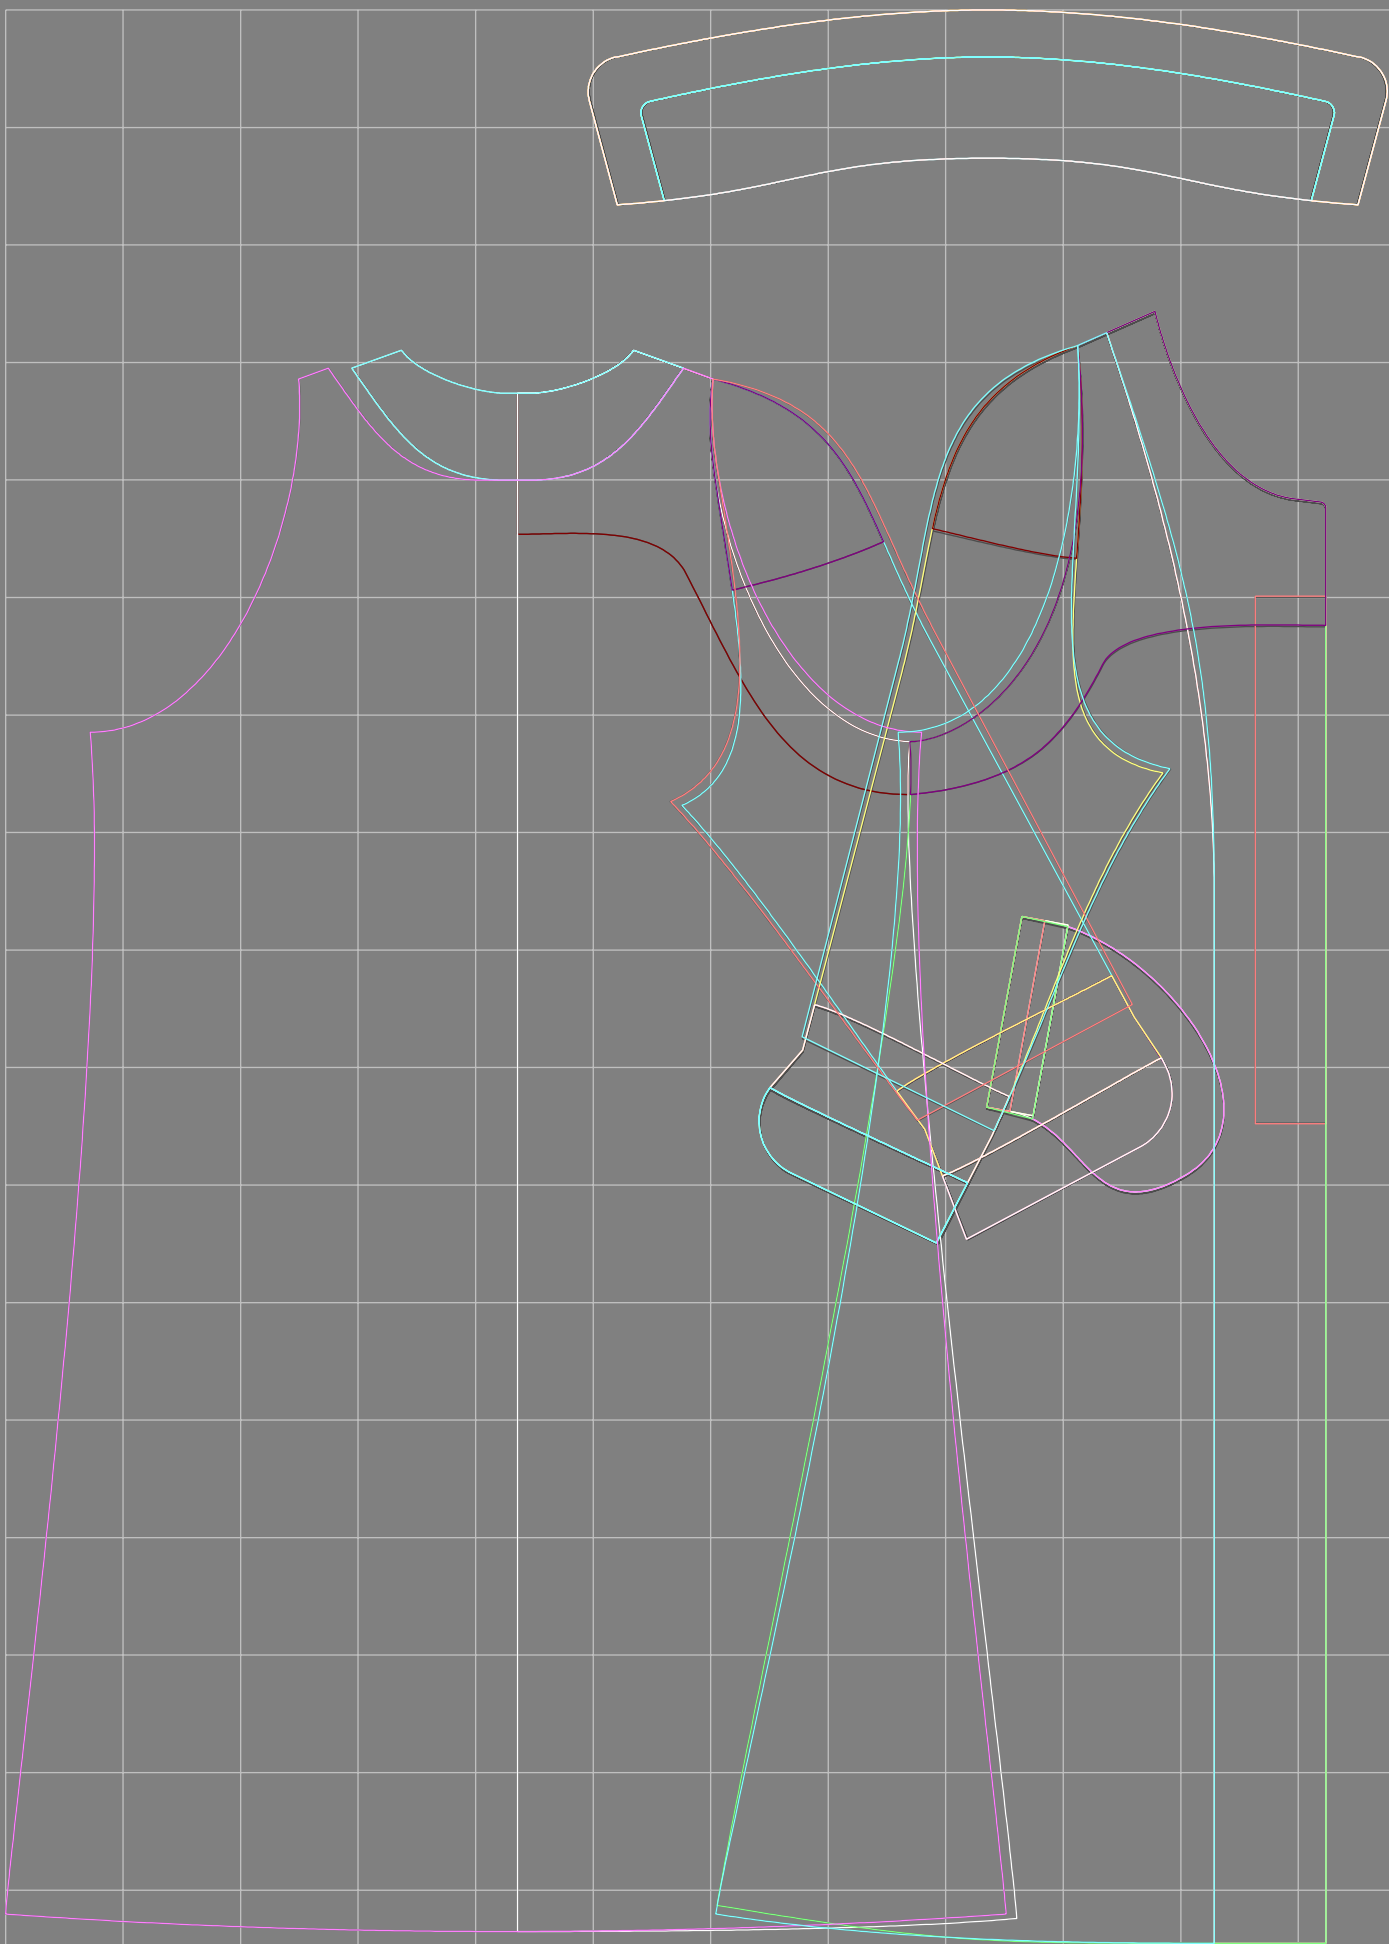

Not for print

Paper size: A4, size:1399.00 x3865.97 mm

# Example

size:1408.98 x186.38 mm

Maneken =1 ver.0

rz\_1=170

rz\_16=112

rz\_17=96.2

rz\_18=94

rz\_19=120

rz\_20=117

---

. . . . .  
. . . . .  
. . . . .