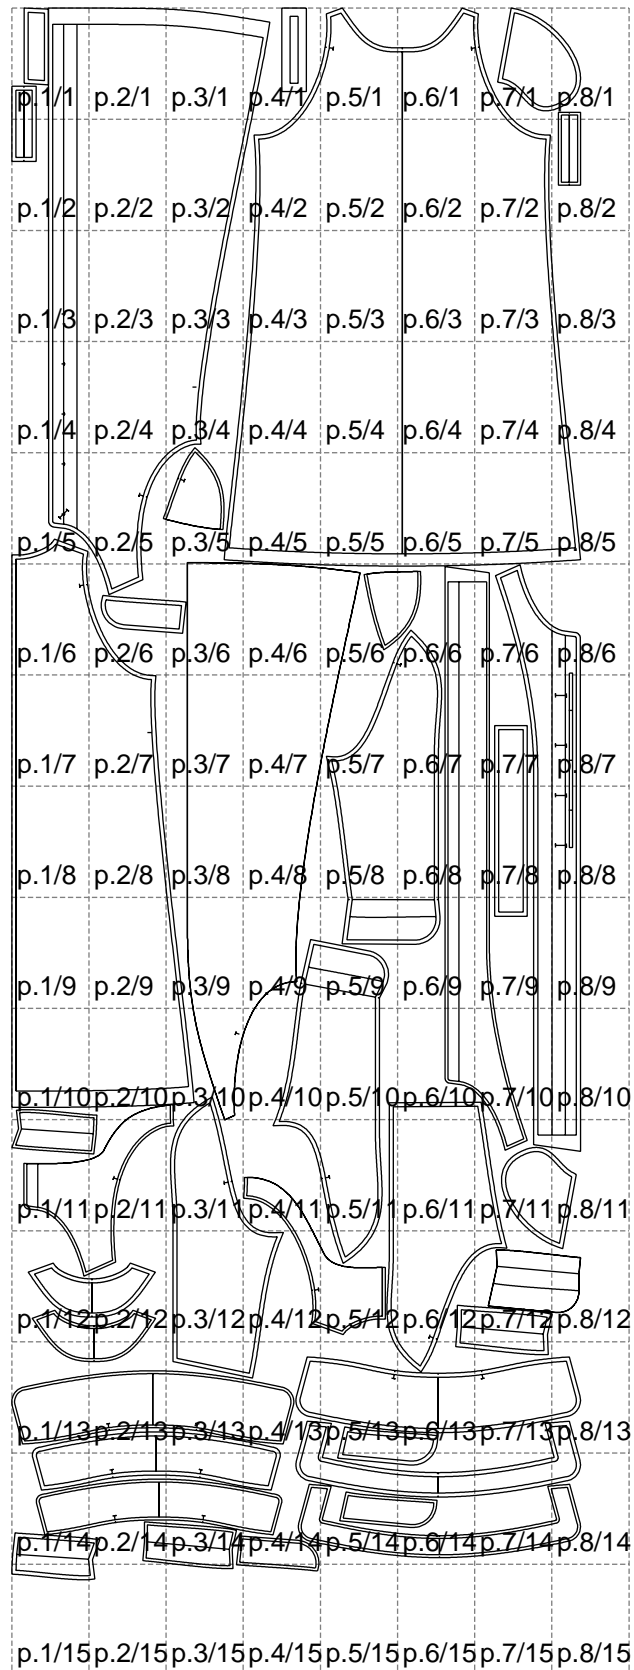

Not for print

Paper size: A4, size:1399.00 x3865.97 mm

# Example

size:1408.98 x186.38 mm

Maneken =1 ver.0

rz\_1=170

rz\_16=112

rz\_17=96.2

rz\_18=94

rz\_19=120

rz\_20=117

---

. . . . .  
. . . . .  
. . . . .