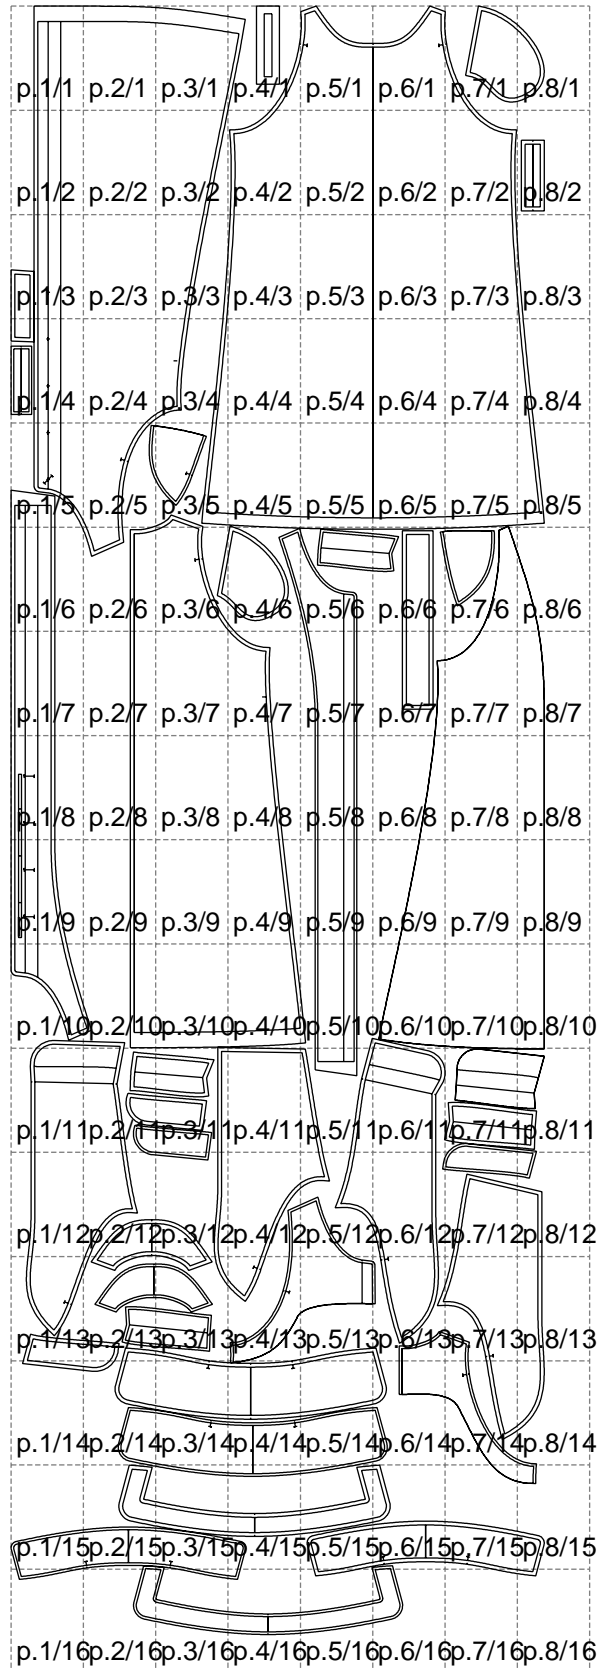

Not for print

Paper size: A4, size:1399.00 x4272.50 mm

# Example

size:1438.65 x186.79 mm

Maneken =1 ver.0

rz\_1=170

rz\_16=116

rz\_17=100

rz\_18=98.8

rz\_19=124

rz\_20=121

---

. . . . .  
. . . . .  
. . . . .