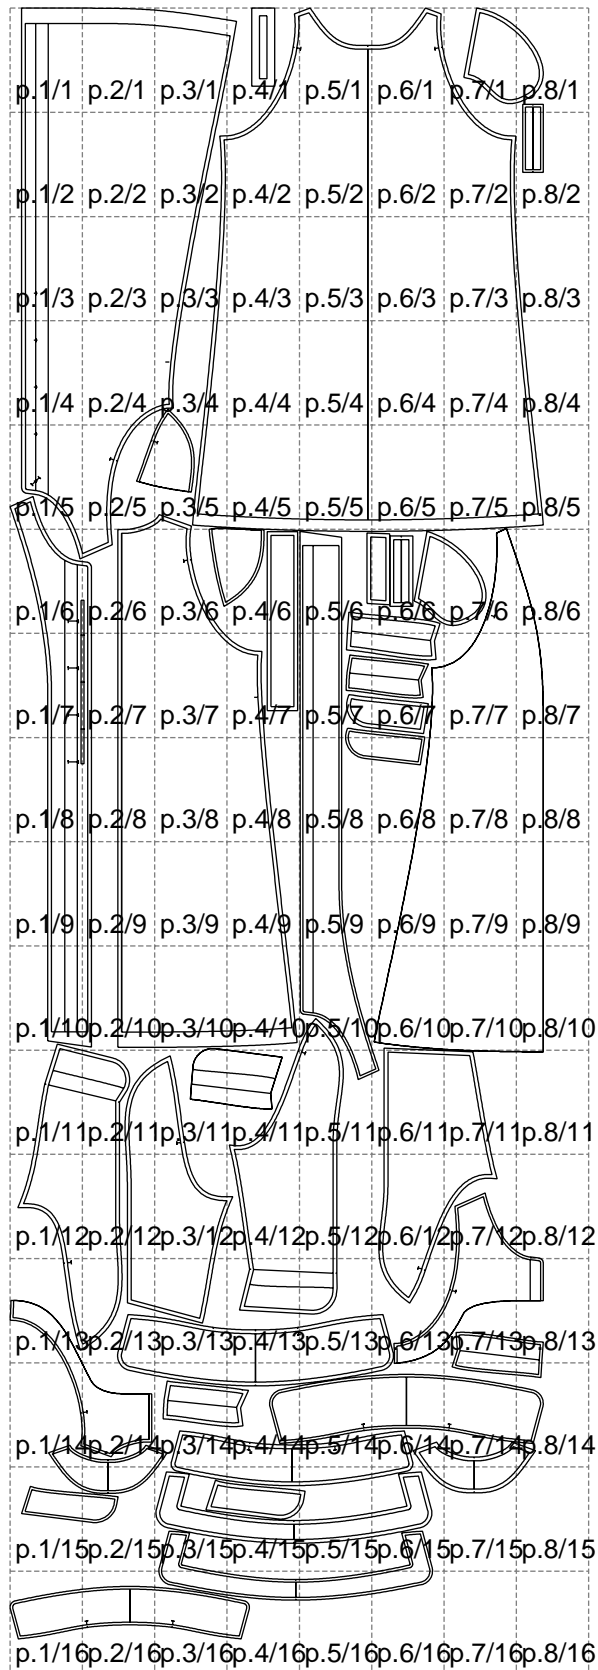

Not for print

Paper size: A4, size:1399.00 x4278.83 mm

Example

size:1458.86 x187.20 mm

Maneken =1 ver.0

rz_1=170

rz_16=120

rz_17=104

rz_18=103.6

rz_19=128

rz_20=125.1

.
.
.