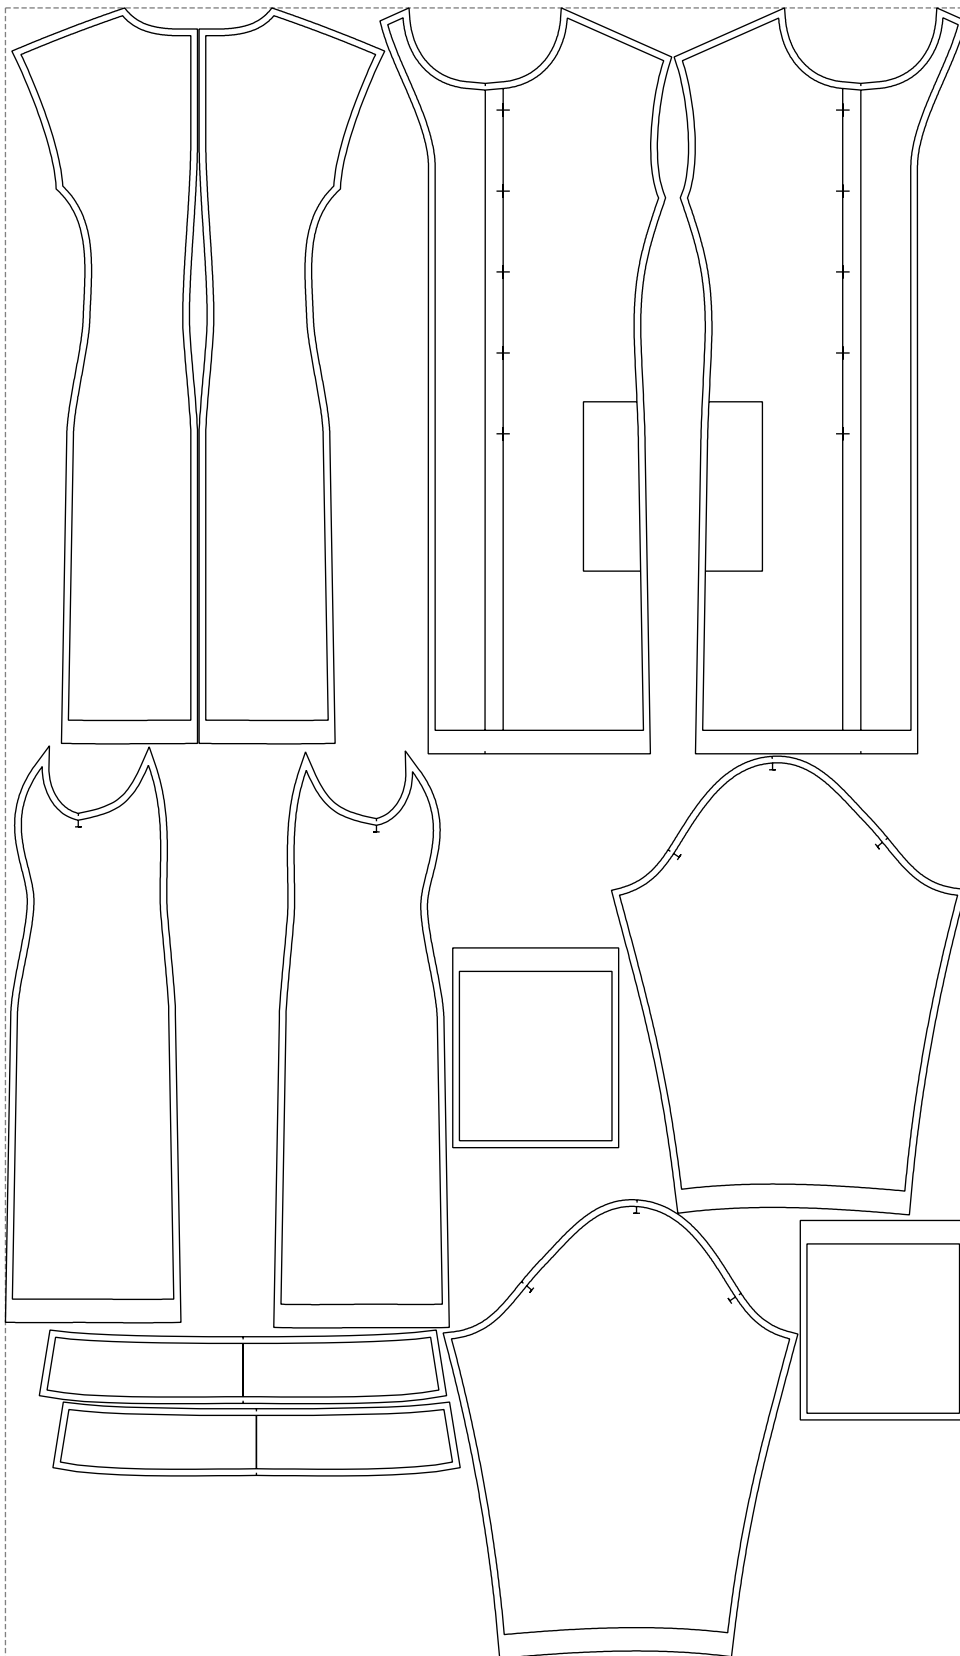

Not for print

Paper size: A4, size:1399.00 x2619.77 mm

# Example

size:1438.69 x2472.21 mm

Maneken =1 ver.0

rz\_1=170

rz\_16=108

rz\_17=92.5

rz\_18=89.2

rz\_19=116