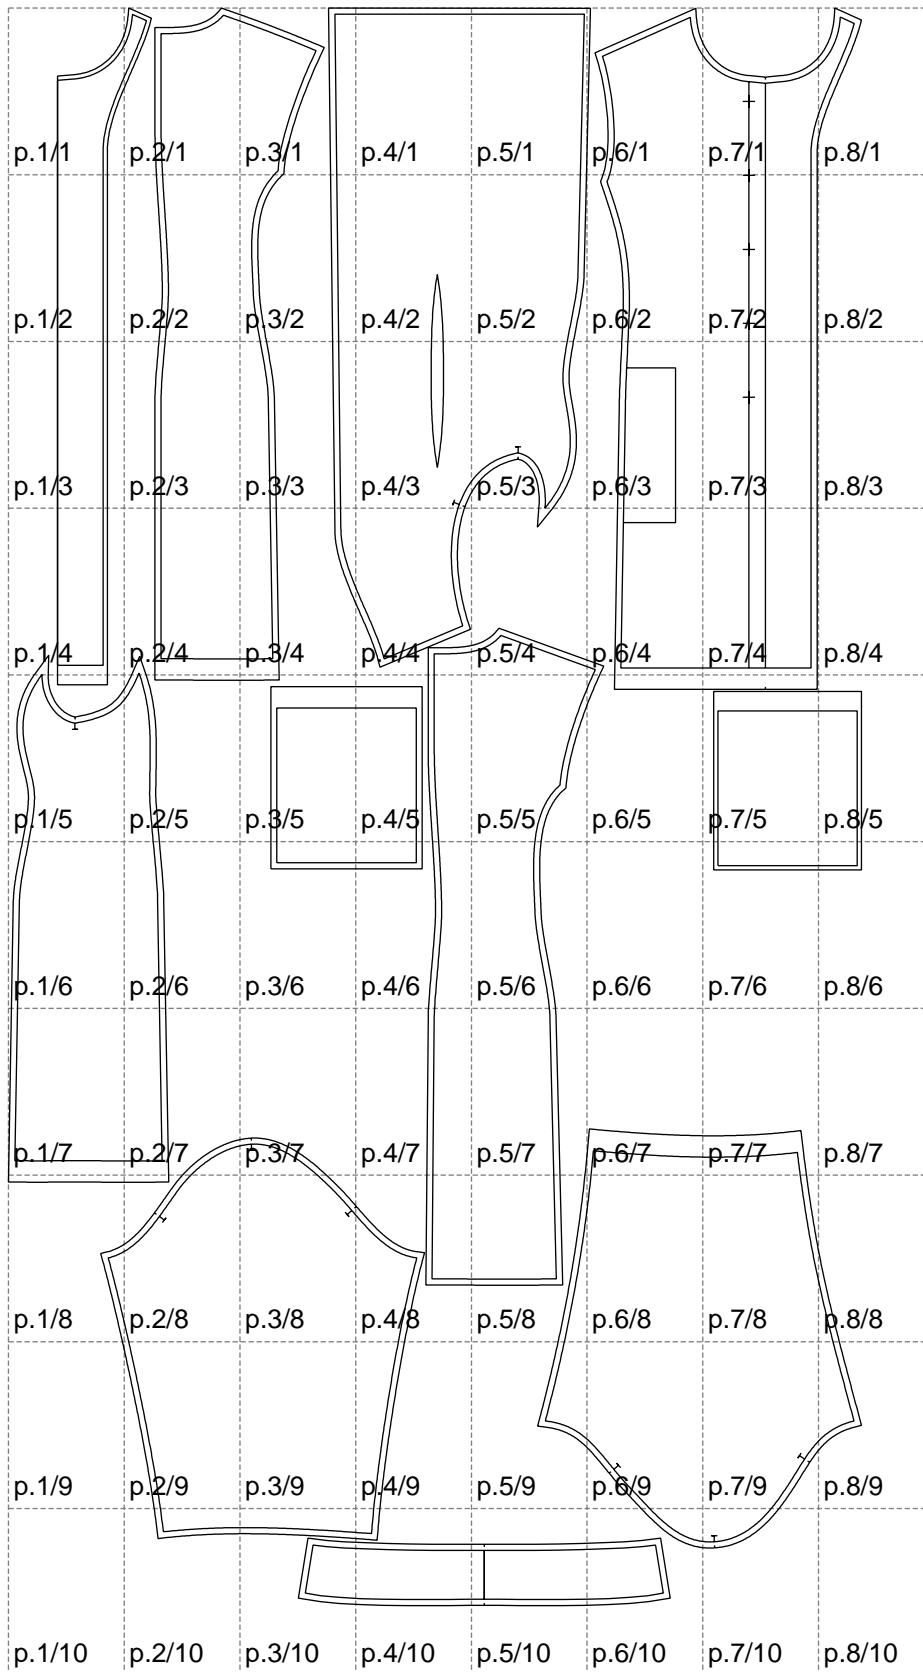

Not for print

Paper size: A4, size:1399.00 x2619.77 mm

# Example

size:1438.69 x2472.21 mm

Maneken =1 ver.0

rz\_1=170

rz\_16=108

rz\_17=92.5

rz\_18=89.2

rz\_19=116

rz\_20=113

---

. . . . .  
. . . . .  
. . . . .