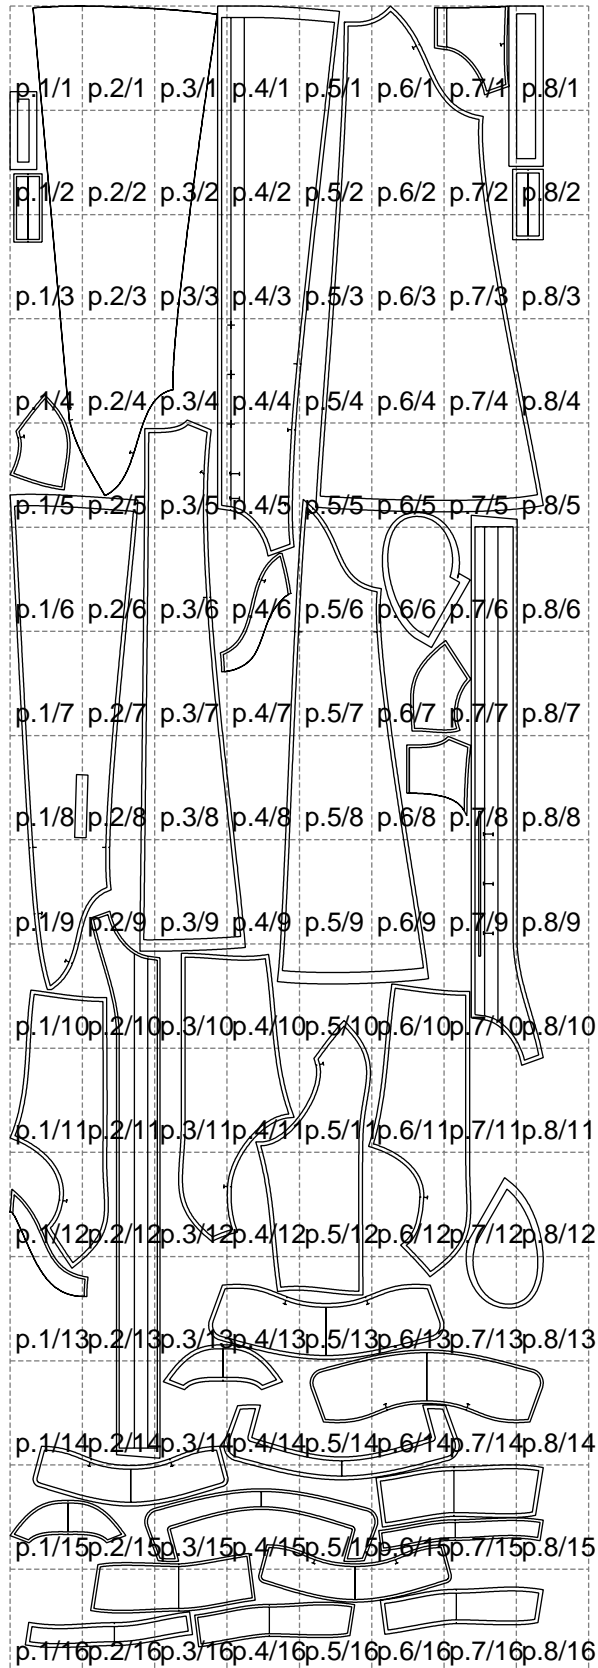

Not for print

Paper size: A4, size:1399.00 x4306.51 mm

Example

size:1138.84 x196.71 mm

Maneken =1 ver.0

rz_1=170

rz_16=116

rz_17=100

rz_18=98.8

rz_19=124

rz_20=121

.
.
.