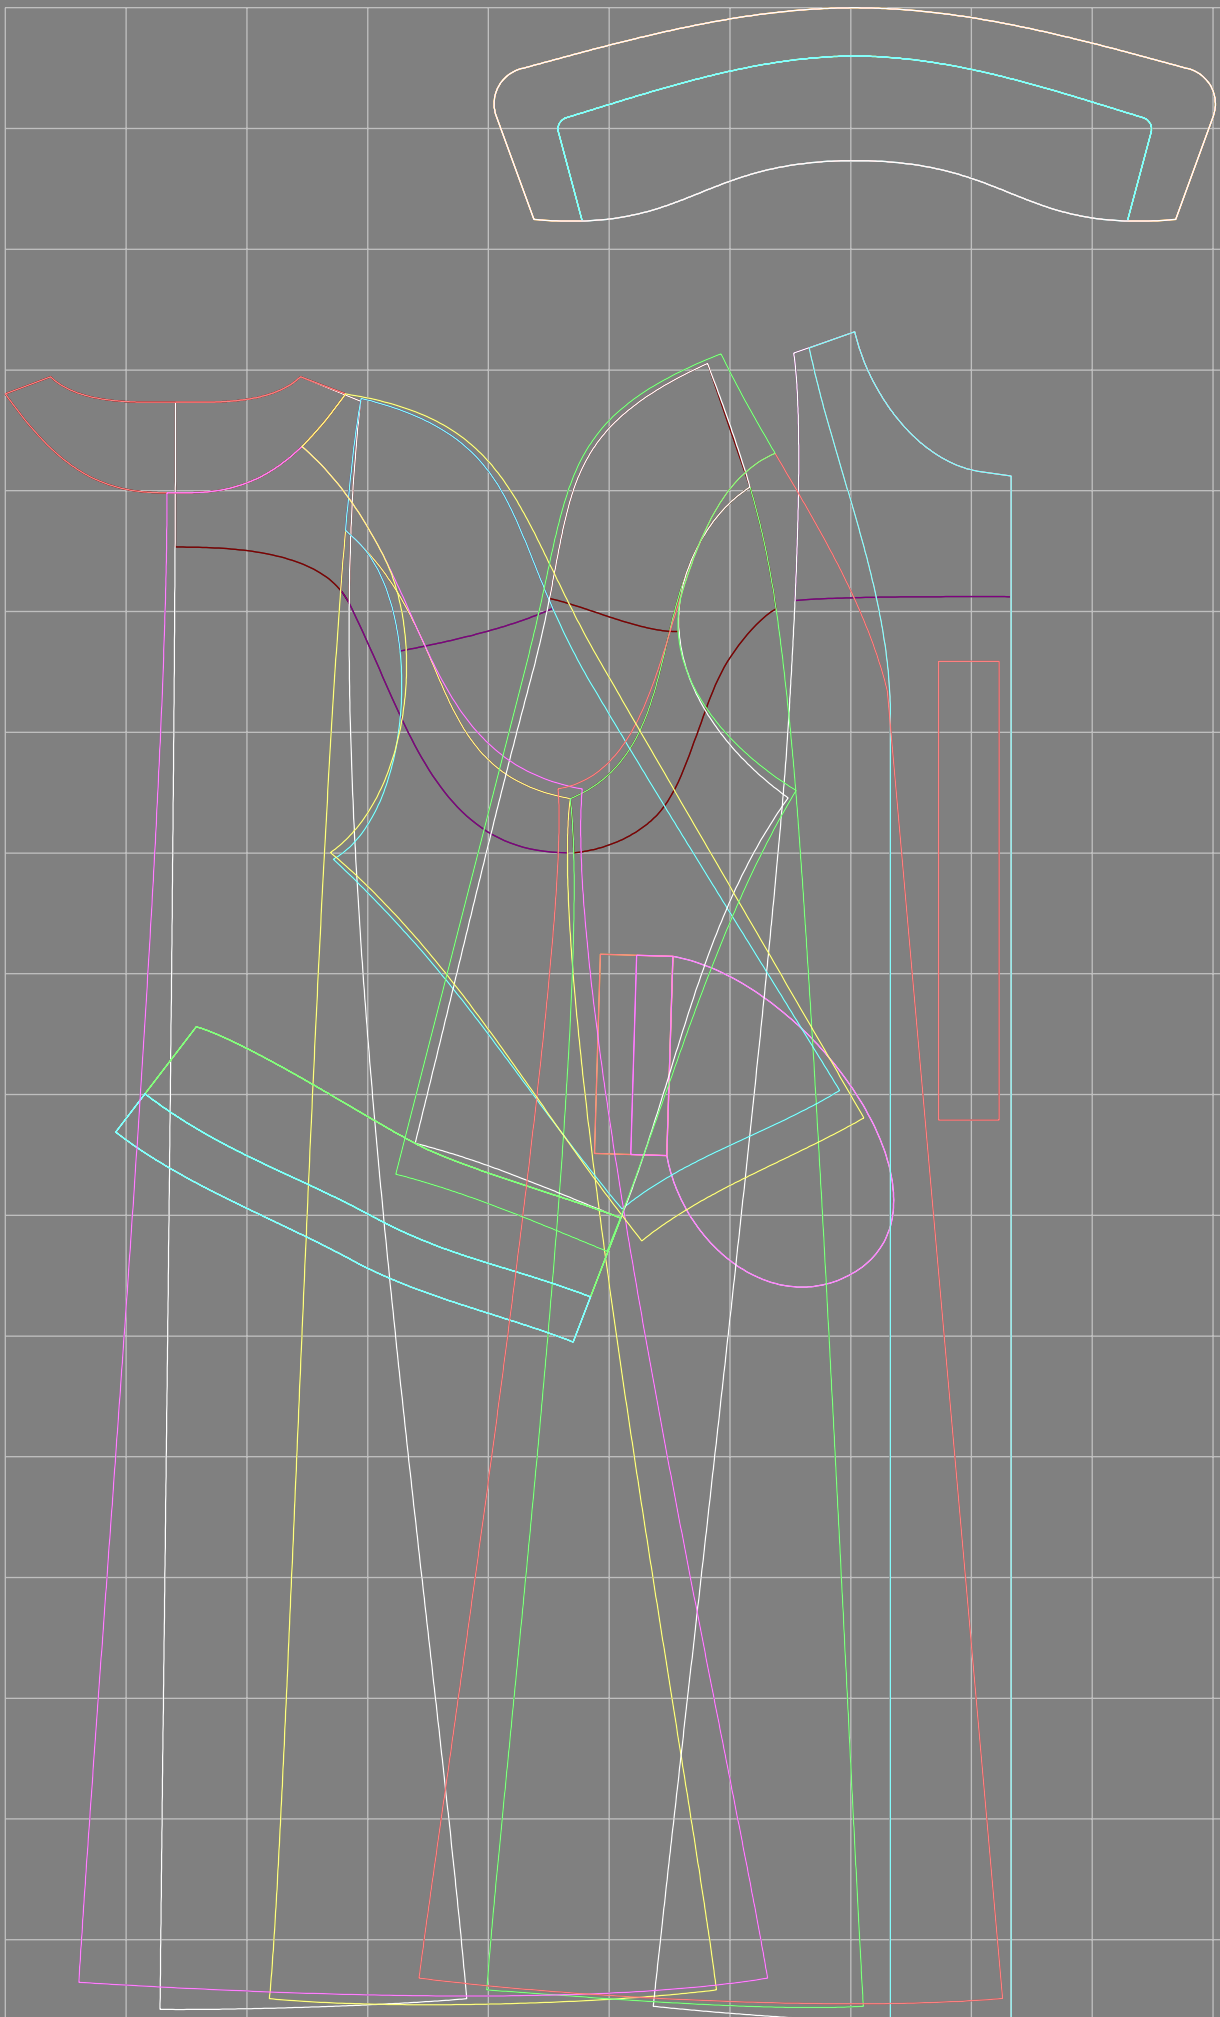

Not for print

Paper size: A4, size:1399.00 x4306.51 mm

Example

size:1138.84 x196.71 mm

Maneken =1 ver.0

rz_1=170

rz_16=116

rz_17=100

rz_18=98.8

rz_19=124

rz_20=121

.
.
.