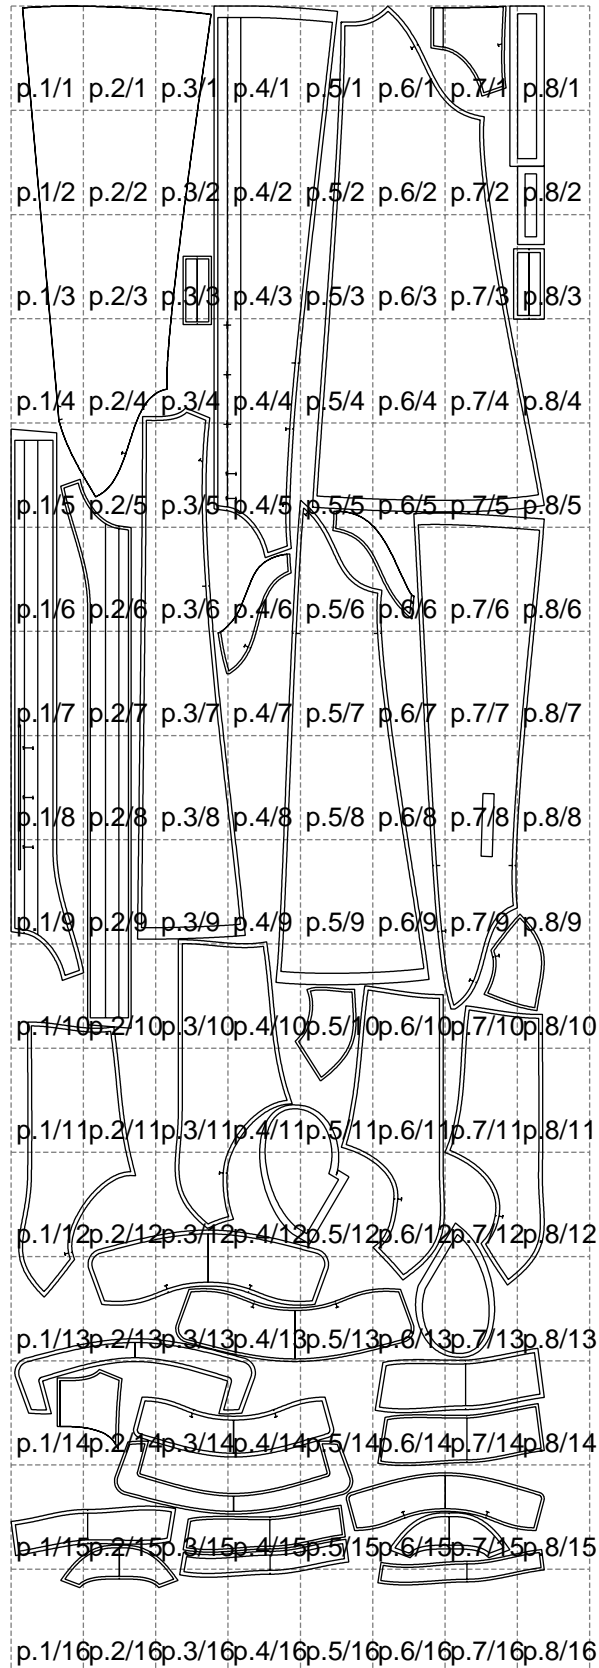

Not for print

Paper size: A4, size:1399.00 x4149.43 mm

Example

size:1157.27 x197.23 mm

Maneken =1 ver.0

rz_1=170

rz_16=120

rz_17=104

rz_18=103.6

rz_19=128

rz_20=125.1

.
.
.