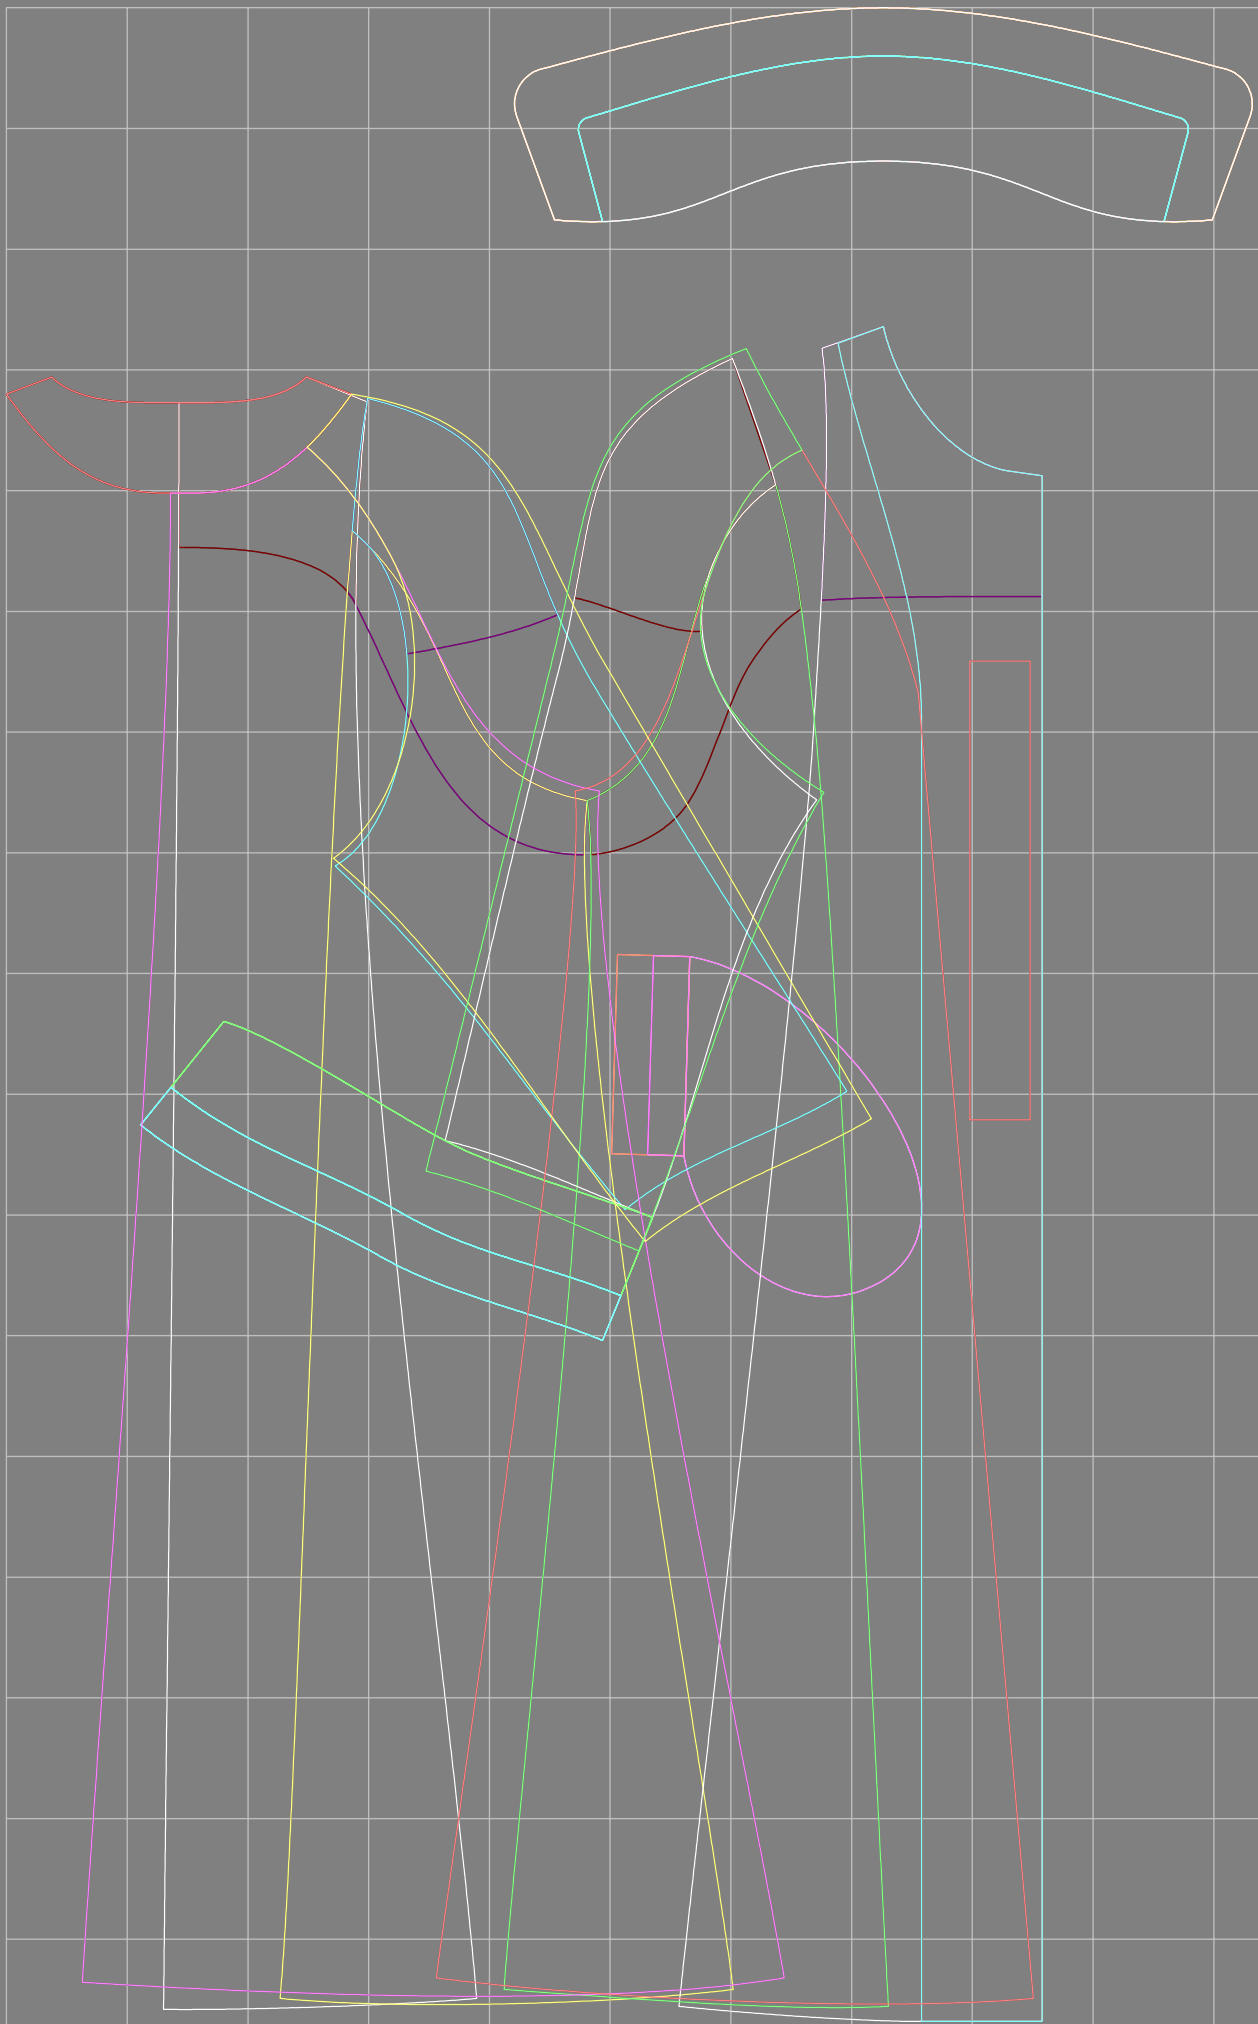

Not for print

Paper size: A4, size:1399.00 x4149.43 mm

Example

size:1157.27 x197.23 mm

Maneken =1 ver.0

rz_1=170

rz_16=120

rz_17=104

rz_18=103.6

rz_19=128

rz_20=125.1

.
.
.