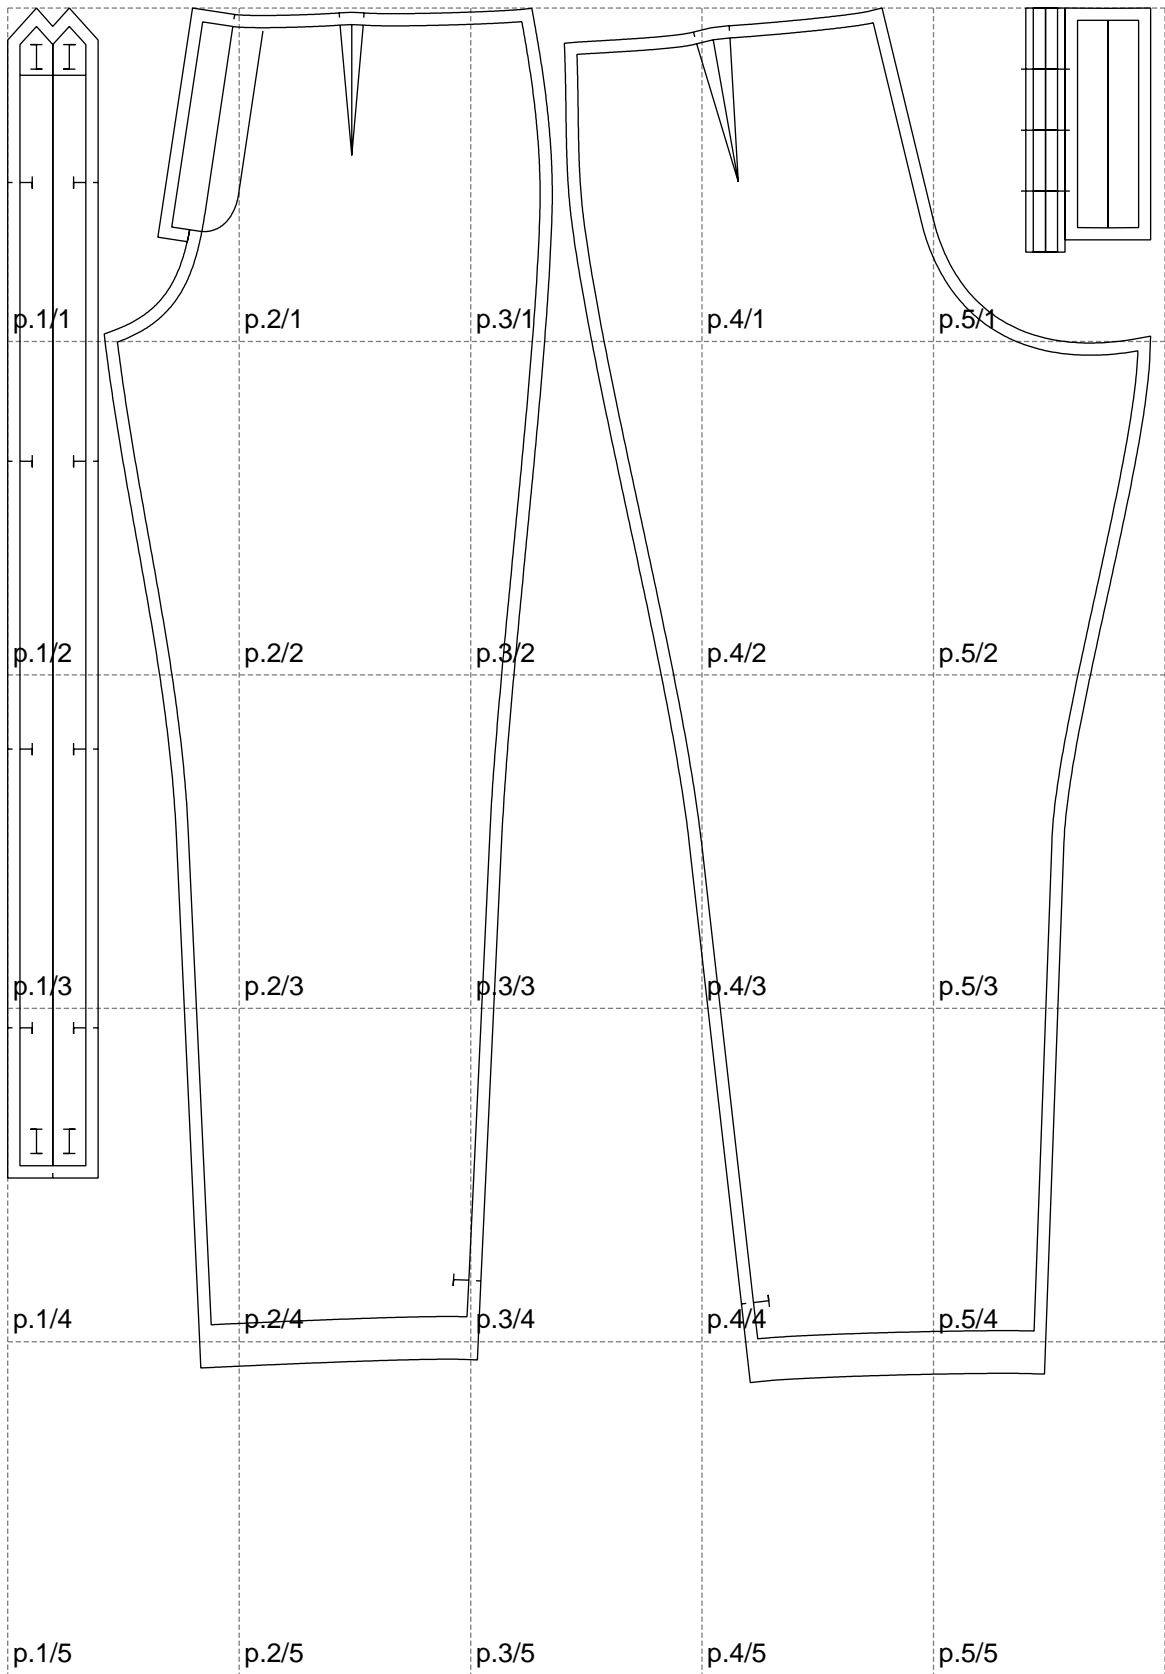

Not for print

Paper size: A4, size:937.26 x1127.05 mm

Example

size:1418.72 x2229.95 mm

Maneken =1 ver.0

rz_1=170

rz_16=104

rz_17=88.9

rz_18=84.4

rz_19=112

rz_20=109.3

.
.
.