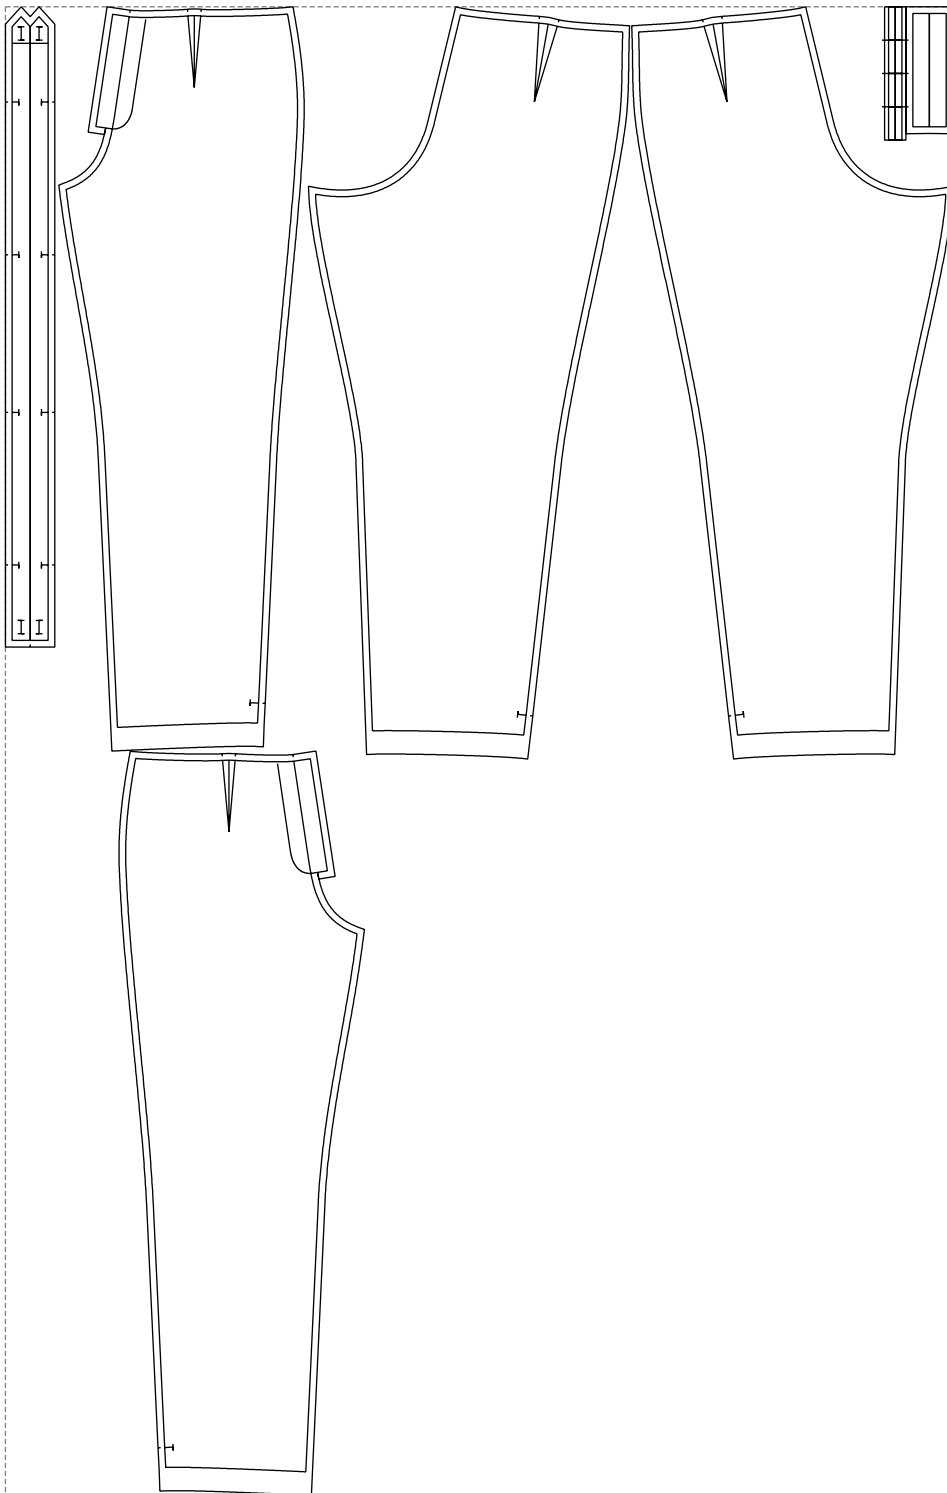

Not for print

Paper size: A4, size:937.26 x1127.05 mm

Example

size:1418.72 x2229.95 mm

Maneken =1 ver.0

rz_1=170

rz_16=104

rz_17=88.9

rz_18=84.4

rz_19=112

rz_20=109.3

.
.
.