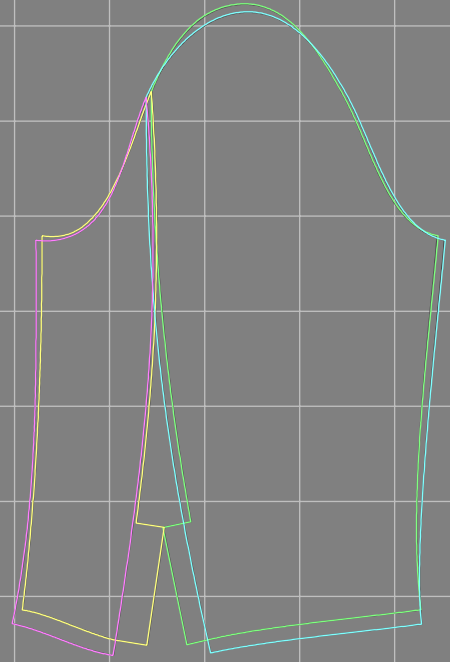

Not for print

Paper size: A4, size:1399.00 x1841.20 mm

# Example

size:1499.00 x1812.08 mm

Maneken =1 ver.0

rz\_1=170

rz\_16=112

rz\_17=96.2

rz\_18=94

rz\_19=120

rz\_20=117

---

. . . . .  
. . . . .  
. . . . .