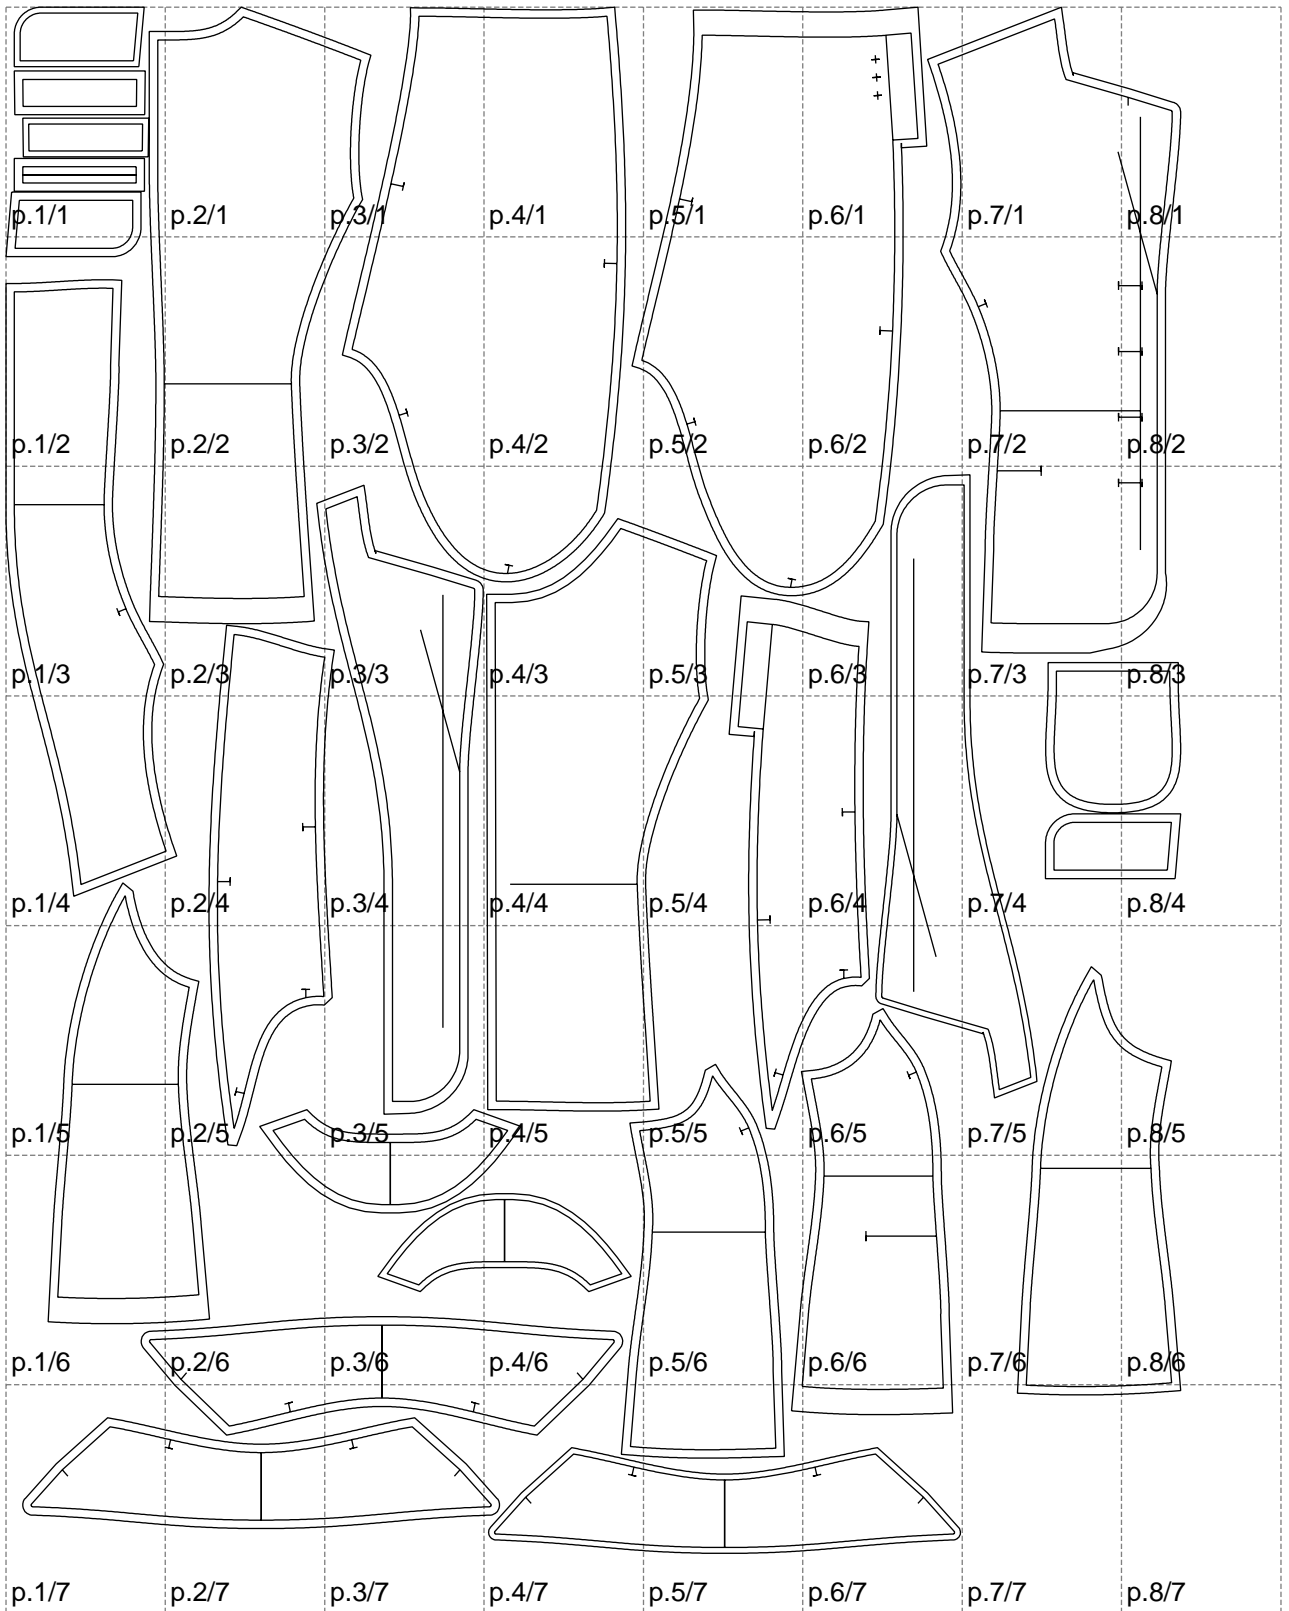

Not for print

Paper size: A4, size:1399.00 x1841.20 mm

# Example

size:1499.00 x1812.08 mm

Maneken =1 ver.0

rz\_1=170

rz\_16=112

rz\_17=96.2

rz\_18=94

rz\_19=120

rz\_20=117

---

. . . . .  
. . . . .  
. . . . .