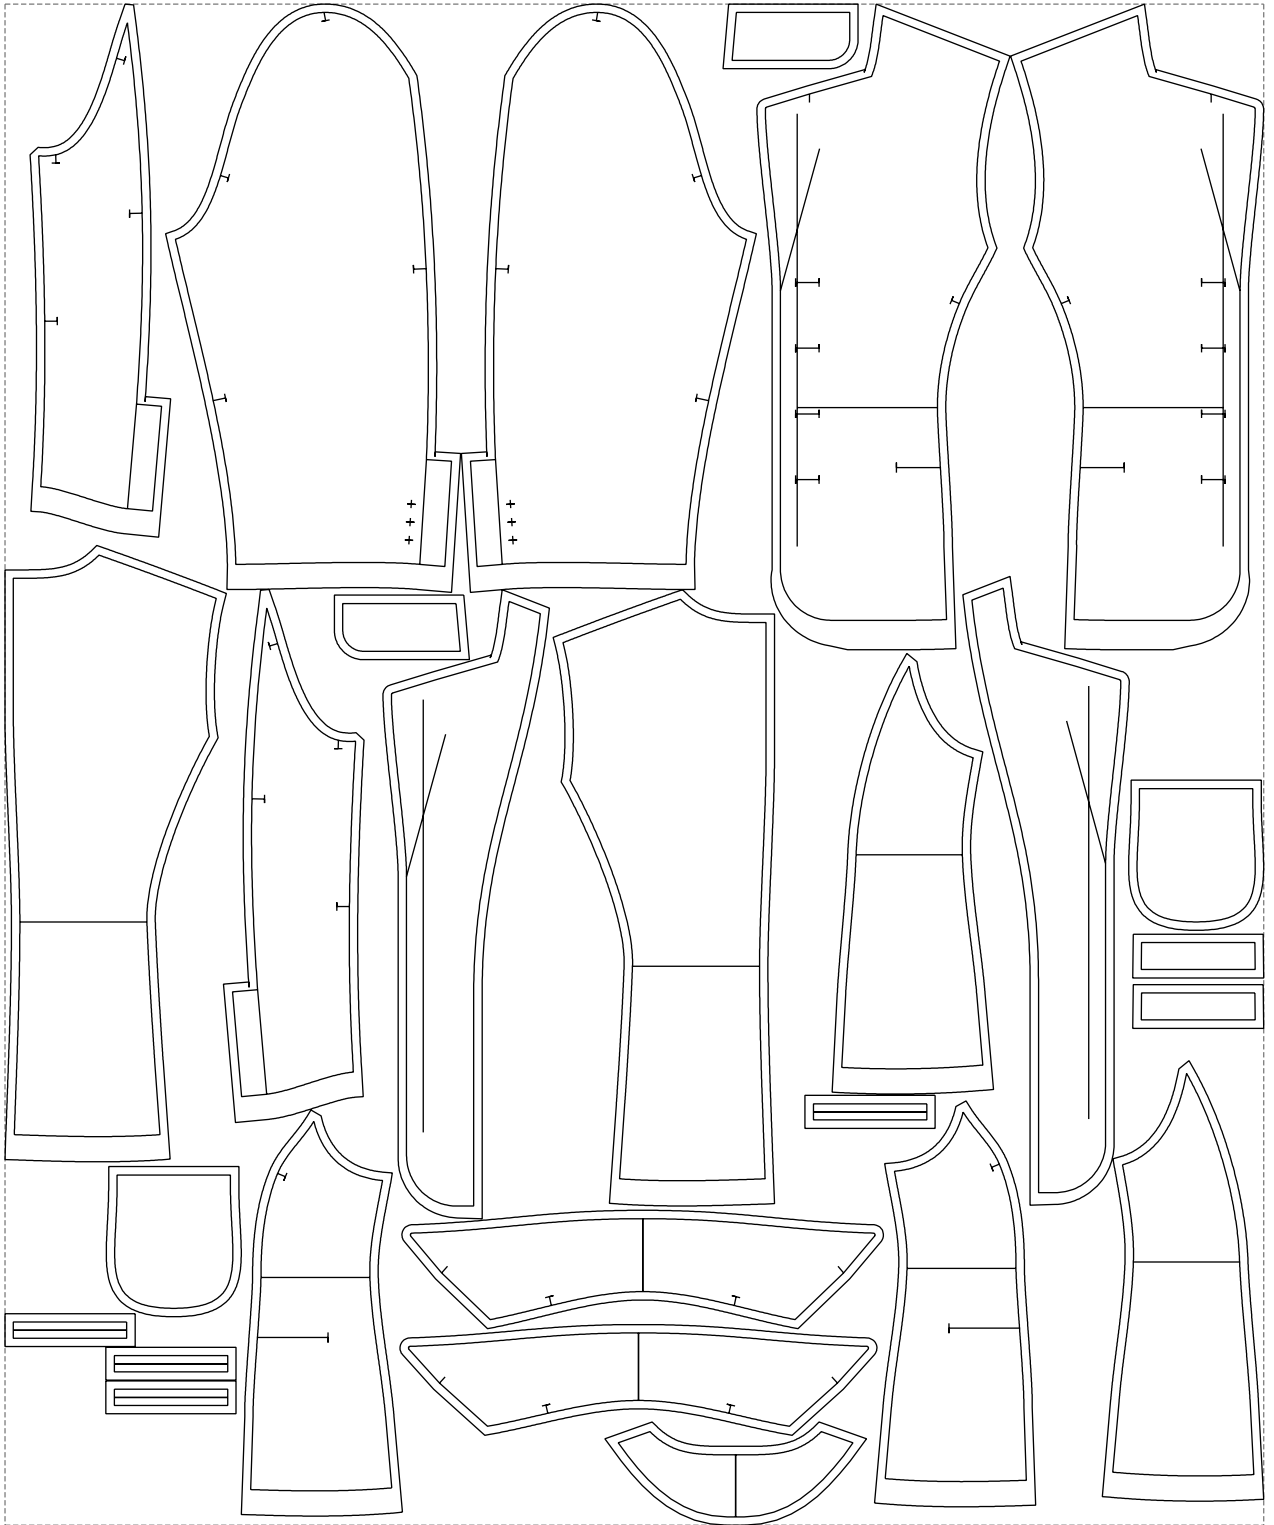

Not for print

Paper size: A4, size:1399.00 x1841.20 mm

# Example

size:1499.00 x1812.08 mm

Maneken =1 ver.0

rz\_1=170

rz\_16=112

rz\_17=96.2

rz\_18=94

rz\_19=120

rz\_20=117

---

. . . . .  
. . . . .  
. . . . .