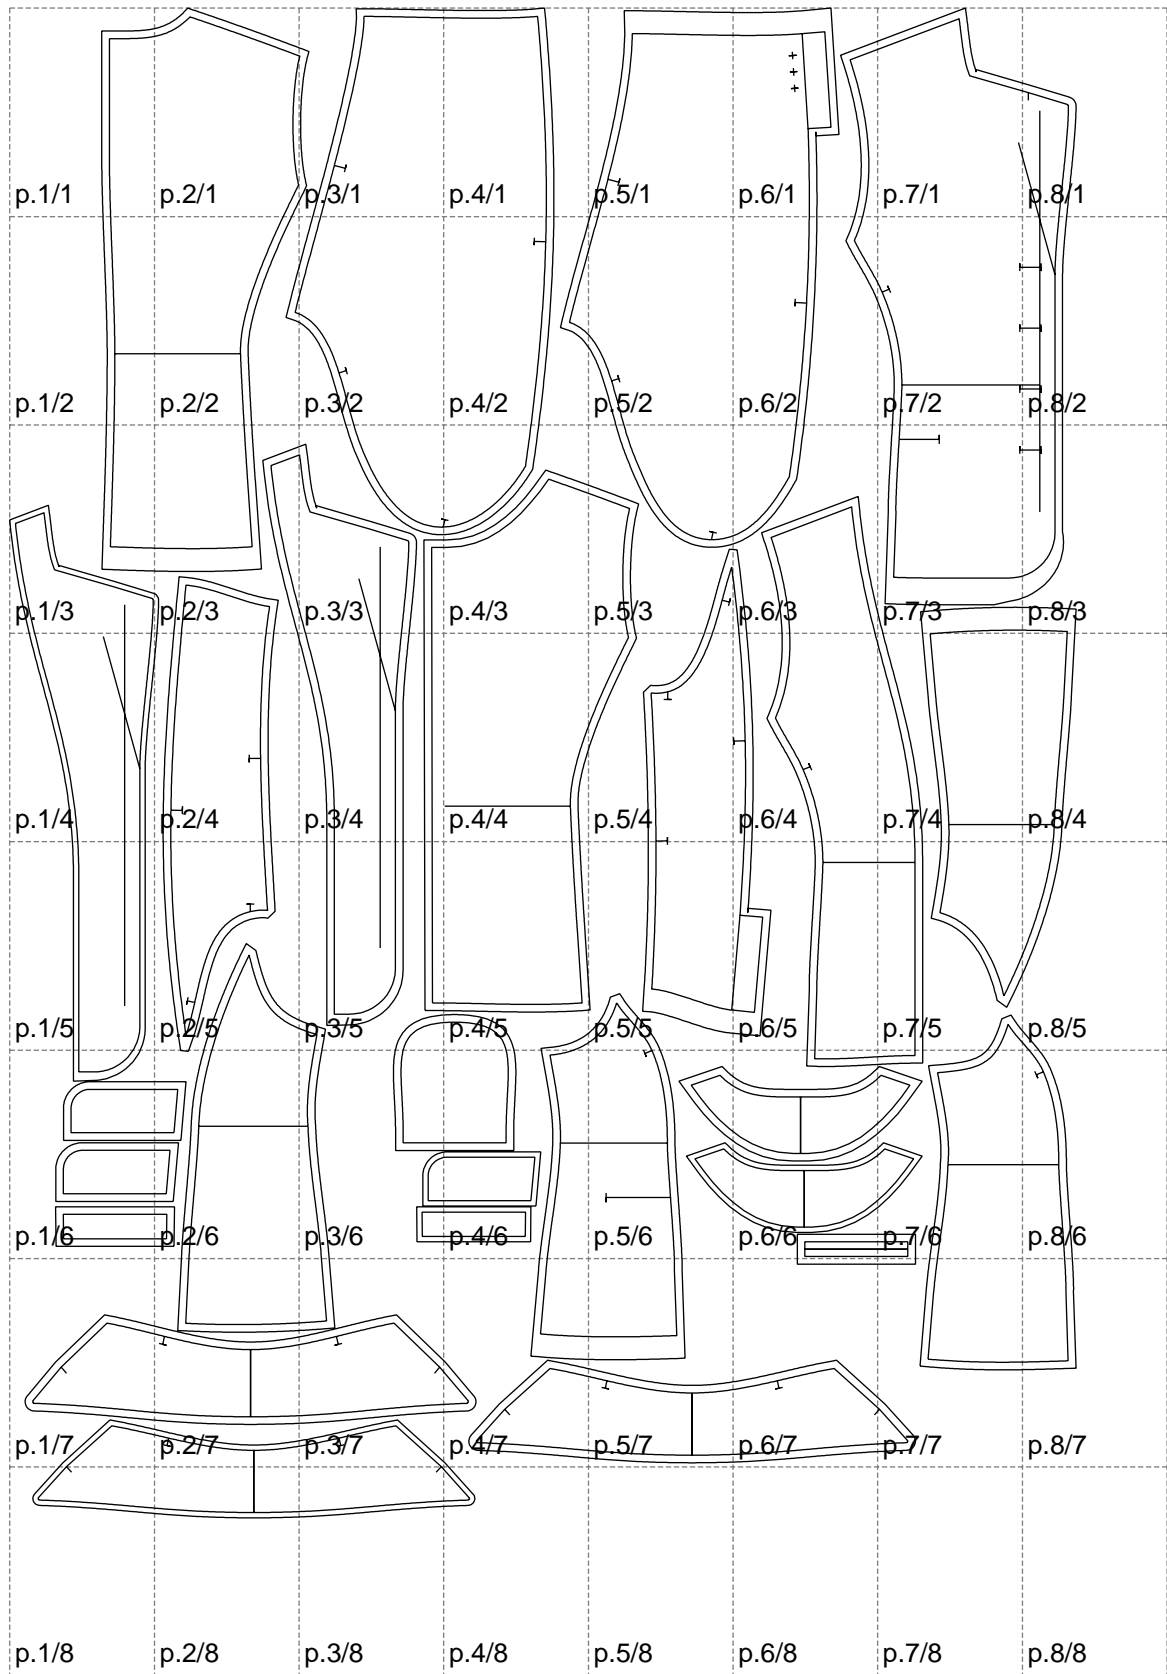

Not for print

Paper size: A4, size:1399.00 x1980.56 mm

# Example

size:1499.00 x2032.48 mm

Maneken =1 ver.0

rz\_1=170

rz\_16=120

rz\_17=104

rz\_18=103.6

rz\_19=128

rz\_20=125.1

---

. . . . .  
. . . . .  
. . . . .