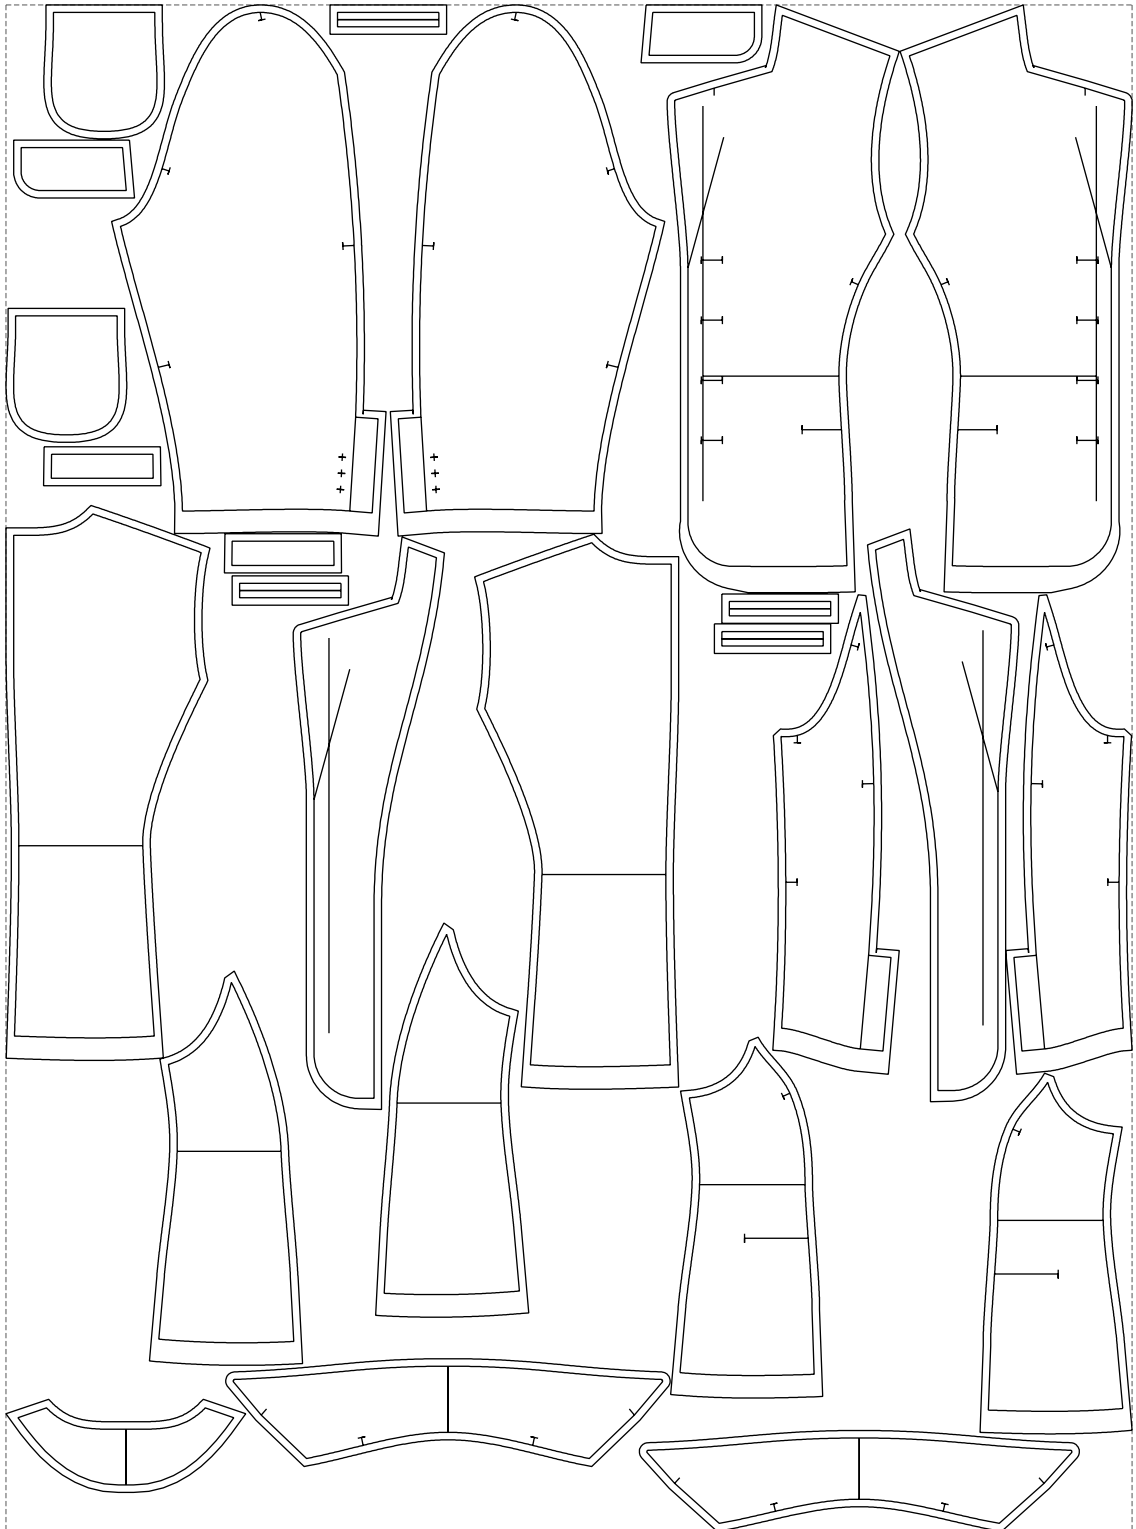

Not for print

Paper size: A4, size:1399.00 x1980.56 mm

# Example

size:1499.00 x2032.48 mm

Maneken =1 ver.0

rz\_1=170

rz\_16=120

rz\_17=104

rz\_18=103.6

rz\_19=128

rz\_20=125.1

---

. . . . .  
. . . . .  
. . . . .