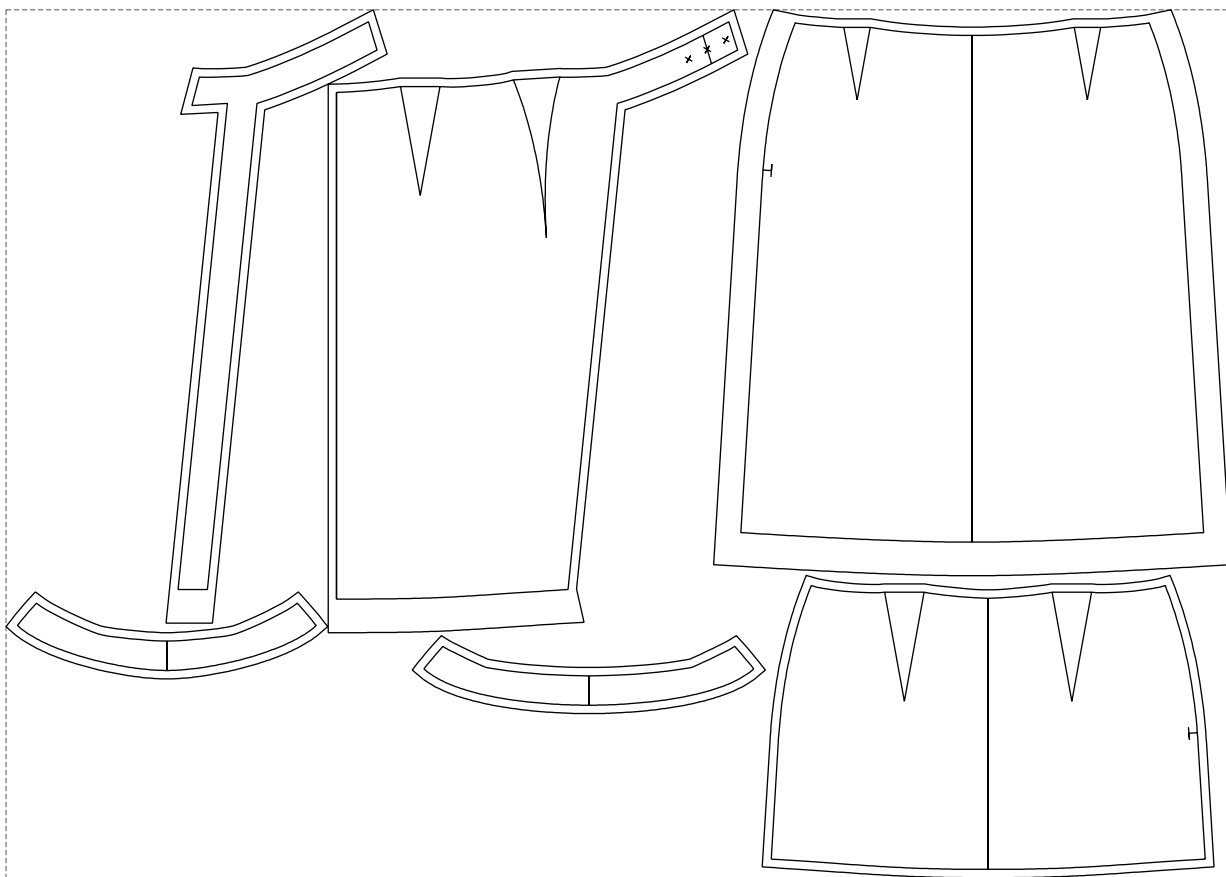

# Example

size:1458.79 x1033.91 mm

Maneken =1 ver.0

rz\_1=170

rz\_16=88

rz\_17=75.6

rz\_18=67.6

rz\_19=96