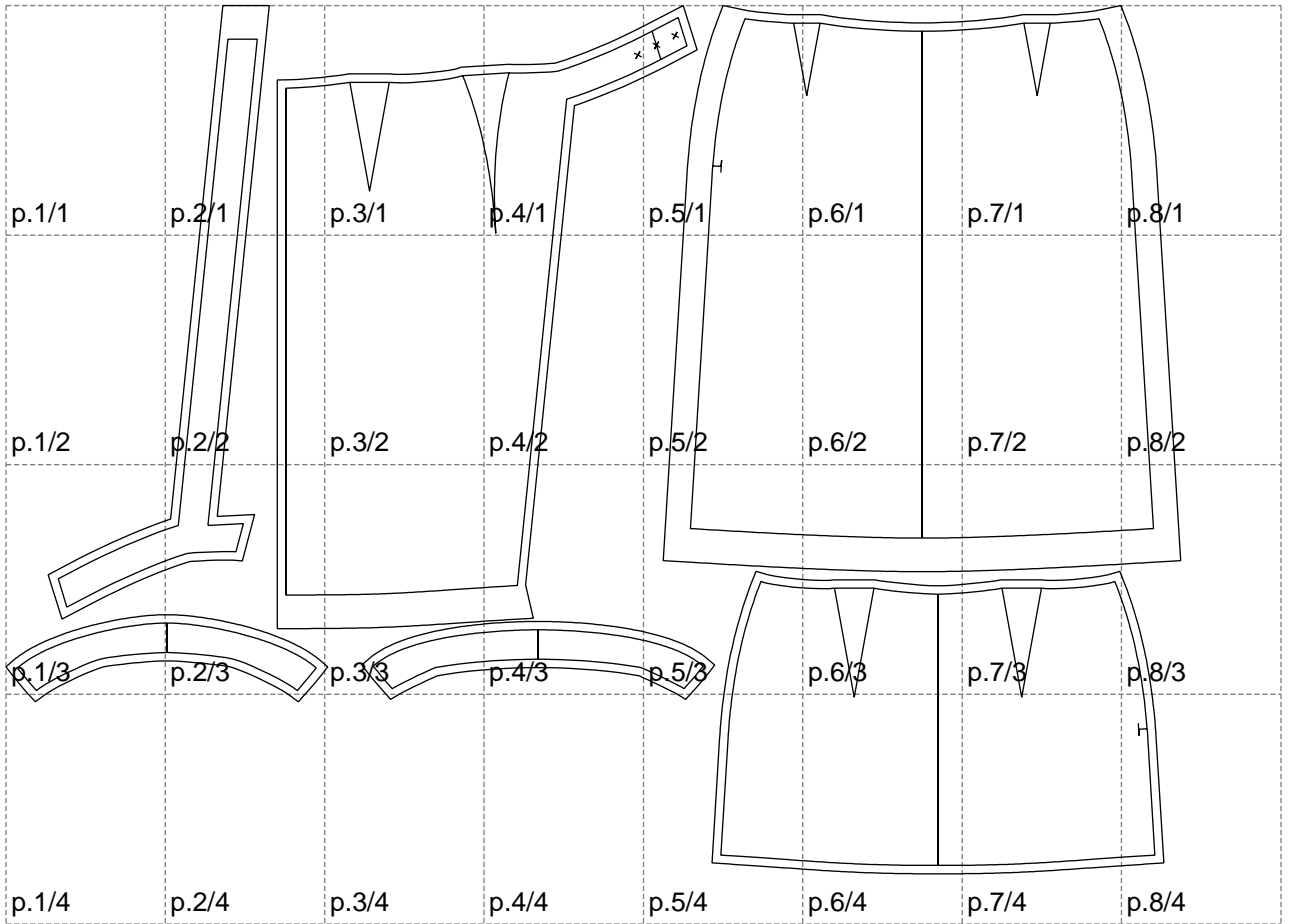

Not for print

Paper size: A4, size:1399.00 x1033.91 mm

# Example

size:1458.79 x1033.91 mm

Maneken =1 ver.0

rz\_1=170

rz\_16=88

rz\_17=75.6

rz\_18=67.6

rz\_19=96

rz\_20=94.6

---

. . . . .  
. . . . .  
. . . . .