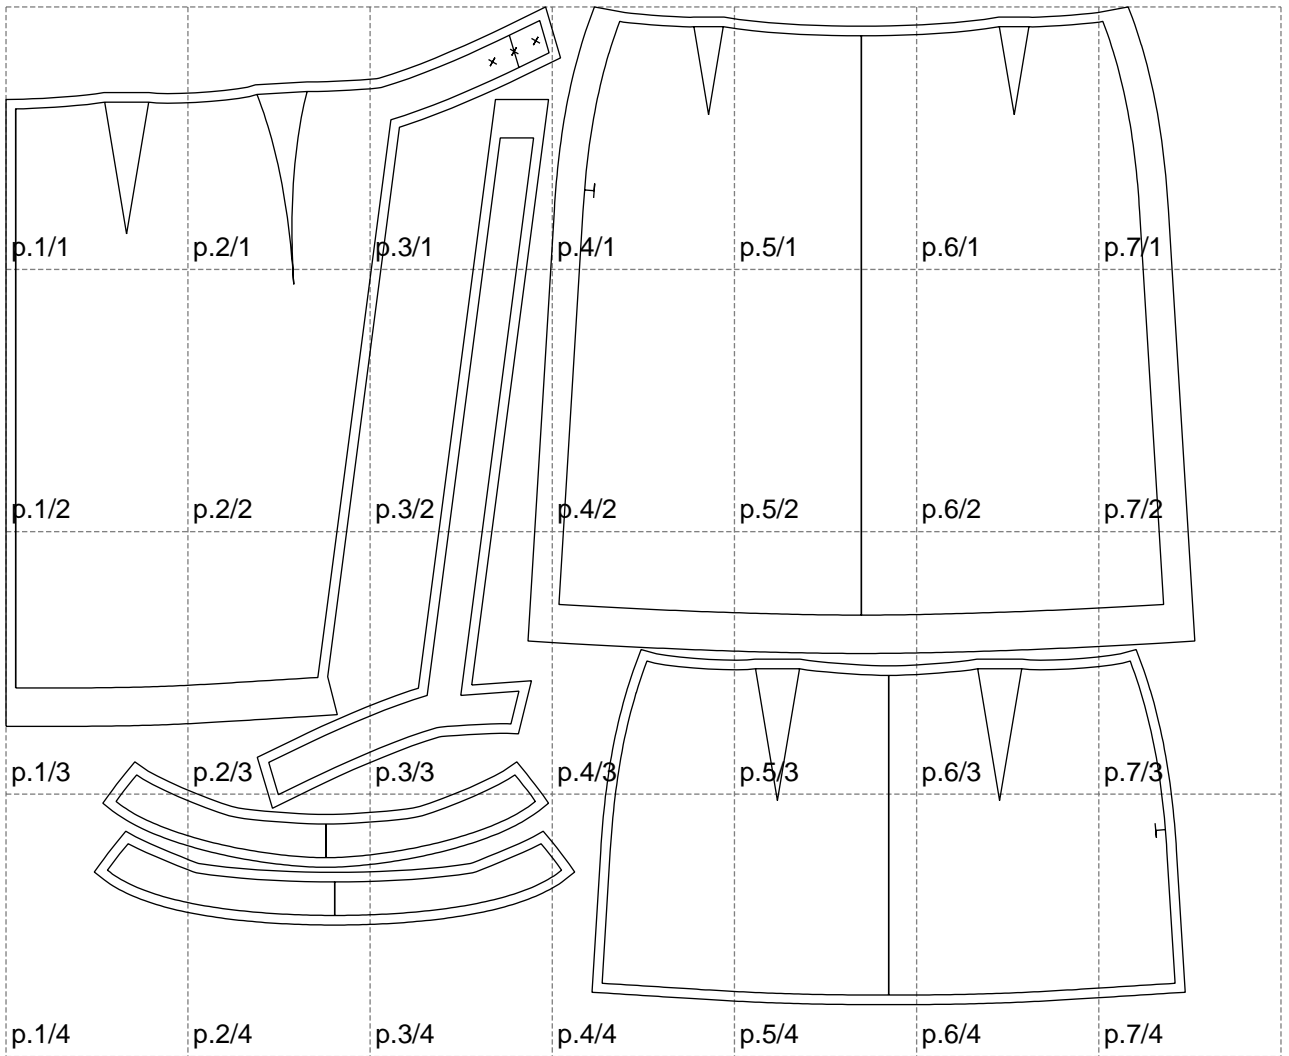

Not for print

Paper size: A4, size:1238.82 x1039.53 mm

# Example

size:1458.81 x1039.53 mm

Maneken =1 ver.0

rz\_1=170

rz\_16=104

rz\_17=88.9

rz\_18=84.4

rz\_19=112

rz\_20=109.3

---

. . . . .  
. . . . .  
. . . . .